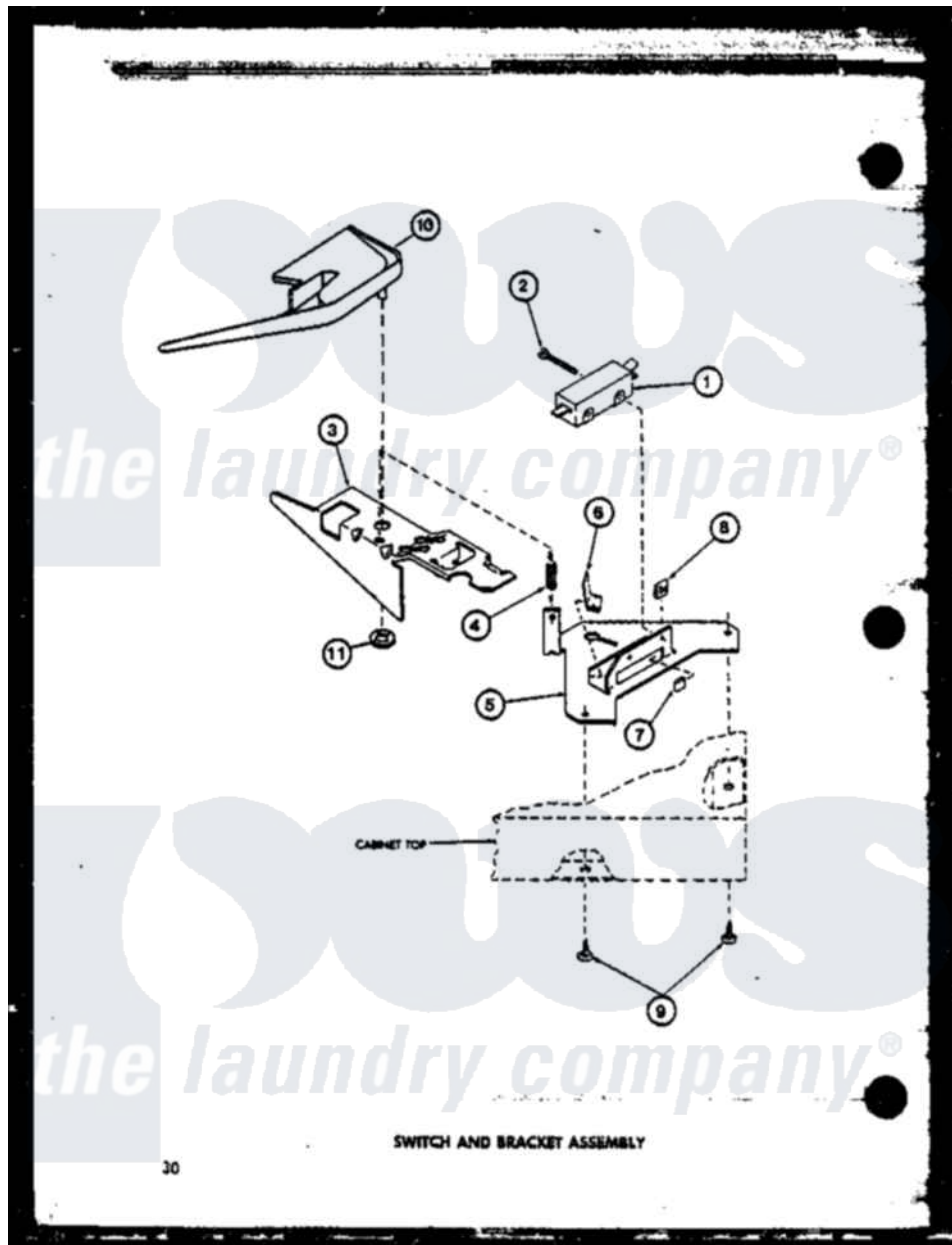

Amana TAA6001 (BOM: P7704009W) 10 - SWITCH AND BRACKET ASSY

Amana Residential Amana TAA6001 (BOM: P7704009W) Washer Parts Diagram 10 - SWITCH AND BRACKET ASSY

[Click on the part number to view part](#)

Item	Original Part Number	Replaced By	Status	Part Description
1	R0602507	27612		Switch, Lid
2	R0600011		Not Available	SCREW
3	R0605504	27602		Lever, Out-Of-Bal Switch
4	R0605506		Not Available	SPRING
5	R0605505		Not Available	BRACKET
6	R0601503		Not Available	U-CLIP
7	R0601504	27610		Clip, U
8	R0601006		Not Available	NUT
9	R0600012	489464		Screw
10	R0605671		Not Available	SWITCH SHIELD
11	R0601032	29043		Nut, Push