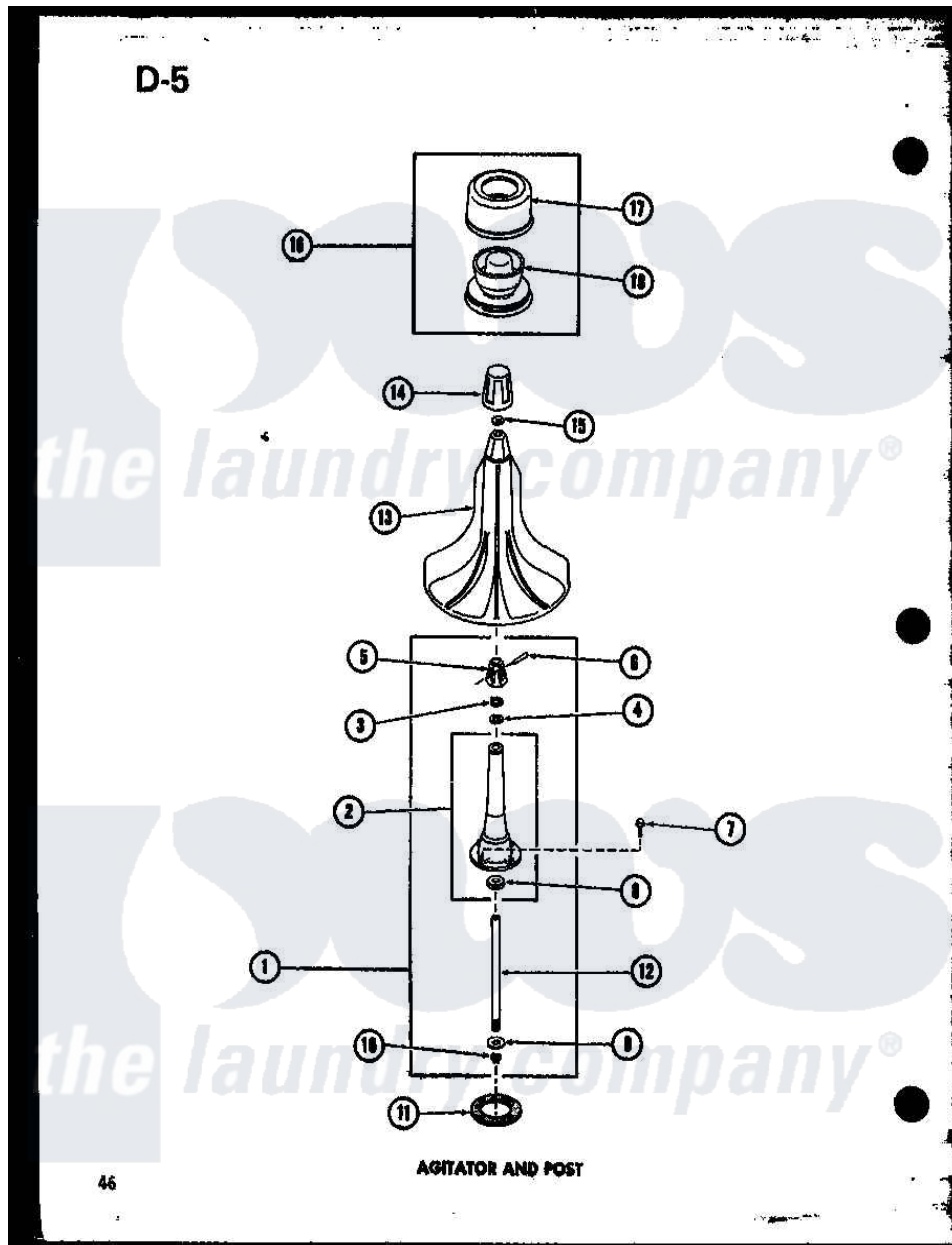

Amana TAA800 (BOM: P7575103W) 01 - AGITATOR AND POST

Amana Residential Amana TAA800 (BOM: P7575103W) Washer Parts Parts Diagram 01 - AGITATOR AND POST
 Click on the part number to view part

Item	Original Part Number	Replaced By	Status	Part Description
1	R0610001		Not Available	ASSEMBLY, AGITATOR POST
2	R0605519		Not Available	POST, AGITATOR
3	R0600511		Not Available	WASHER
4	R0600512	04704		Washer, .630idx1.125odx
5	R0603518	28091		Assembly, Agitator Shaftanddr
6	R0601510	20243		Pin, Taper
7	R0600019	3400527		Screw
8	R0600513		Not Available	THRUST WASHER
9	R0600514	27164		Washer, Spline
10	R0601511	27197		Ring, Retaining
11	R0604503	27020		Gasket, Center Column
12	R0610002	28091		Assembly, Agitator Shaftanddr
13	R0603513		Not Available	AGITATOR
14	R0603514		Not Available	HOLD-DOWN CAP
15	R0600515		Not Available	WASHER