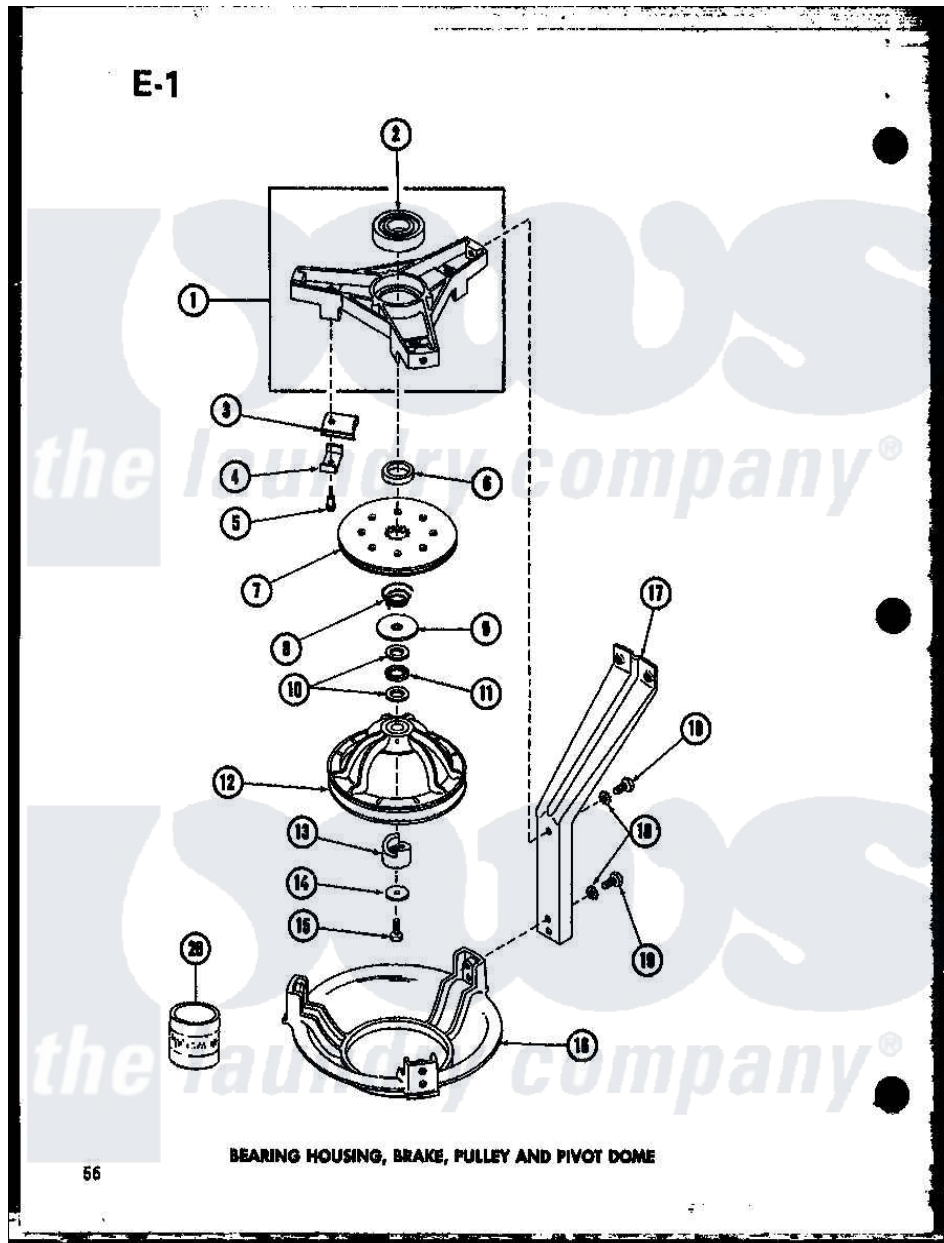

Amana TAA800 (BOM: P7575103W) 02 - BEARING HOUSING

Amana Residential Amana TAA800 (BOM: P7575103W) Washer Parts Parts Diagram 02 - BEARING HOUSING
 Click on the part number to view part

Item	Original Part Number	Replaced By	Status	Part Description
1	R0610009	35746		AssemBly, Bearing Housing-L
2	R0605530	40004001		Bearing, Main
3	R0610010	R9900543		Pad-Brake
4	R0605531	28604		Shim
5	R0600027	26547		Screw, 10-24 Shoulder
6	R0605532	27176		Spacer
7	R0610008	R9900474		Brake Assembly
8	R0605529	33435		Spring, Conical
9	R0600523	40063201		Washer, Flat
10	R0605533		Not Available	BEARING RACE
11	R0605534		Not Available	NEEDLE BEARING
12	R0610007	34232P		Kit-Pulley
13	R0605535	27018		Helix
14	R0600521	40041501		Washer
15	R0600026	40063401		Screw, 1/4-20 x 5/8 Hex
16	R0605526		Not Available	PIVOT DOME

17 R0605525 [27090](#) Leg, Support

18 R0600519 Not Available LOCKWASHER

19 R0600025 Not Available SCREW

20 R0608008 Not Available LUBRICANT