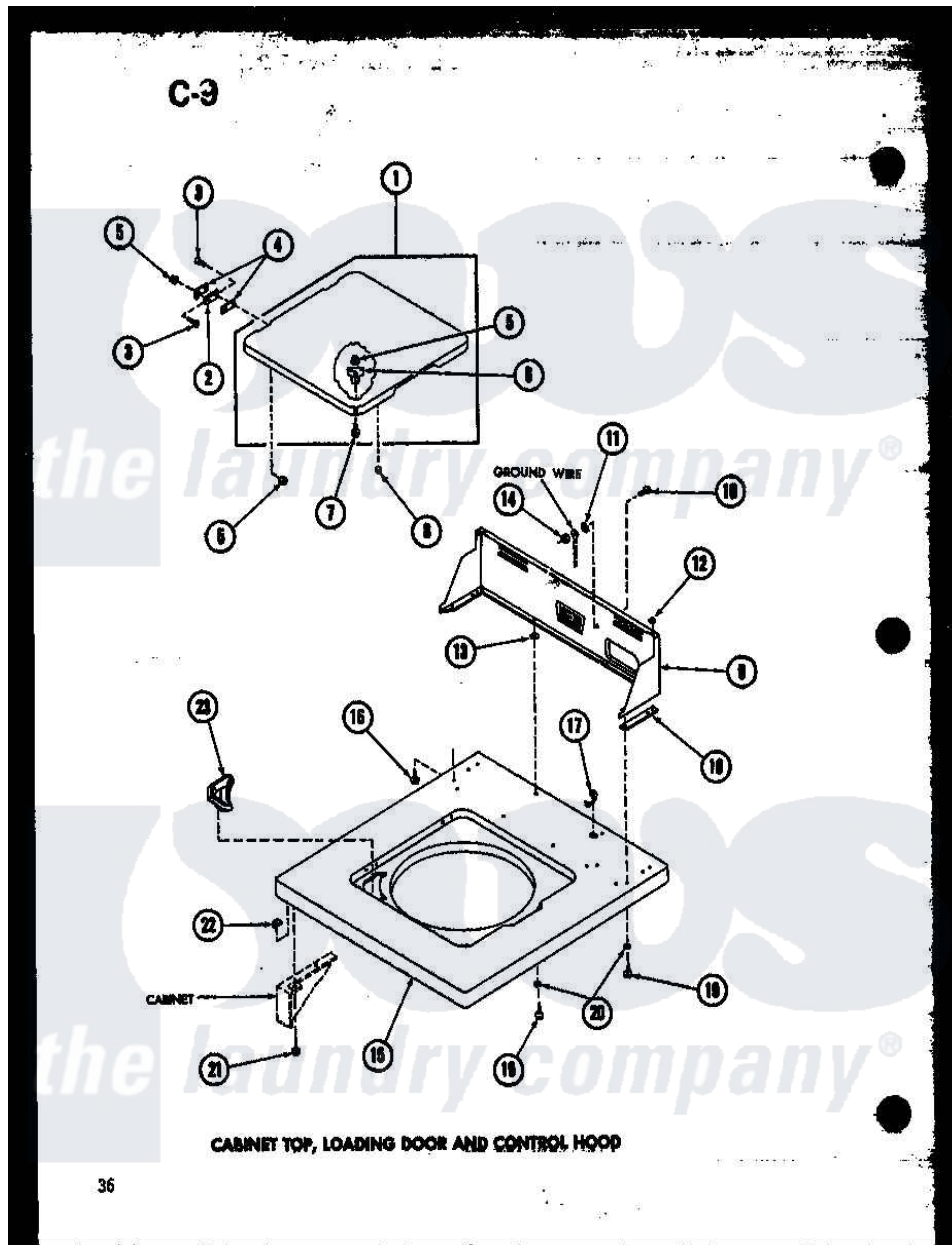

Amana TAA800 (BOM: P7575103W) 03 - CABINET TOP

Amana Residential Amana TAA800 (BOM: P7575103W) Washer Parts Parts Diagram 03 - CABINET TOP
 Click on the part number to view part

| Item | Original Part Number | Replaced By | Status | Part Description |
|------|--------------------------|--------------------------|---------------|----------------------------|
| 1 | R0603045 | | Not Available | LOADING DOOR |
| " | R0603046 | | Not Available | LOADING DOOR |
| " | R0603008 | | Not Available | LOADING DOOR |
| 2 | R0605502 | 21583 | | Hinge |
| 3 | R0600007 | 22649 | | Screw, 8-32 X 13/32 FI |
| 4 | R0604502 | 21584 | | Gasket |
| 5 | R0601002 | 21752 | | Nut, 8-32 Hex Brilock |
| 6 | R0603504 | | | Actuator, Door Switch |
| 7 | R0600008 | 26769 | | Assembly, Screw And Washer |
| 8 | R0606501 | 40038001 | | Bumper |
| 9 | R0603048 | | Not Available | CONTROL HOOD ALMOND |
| " | R0603009 | | Not Available | HOOD, CONTROL |
| 10 | R0600006 | 20267 | | Screw, 10-24 X 3/8 Round |
| 11 | R0600503 | | Not Available | LOCKWASHER |
| 12 | R0601004 | 24522 | | Nut, Speed-8ab-18 C1995 |
| 13 | R0600502 | | Not Available | WASHER |

| | | | | |
|----|----------|---------------------------|---------------|---|
| 14 | R0601003 | | Not Available | NUT |
| 15 | R0603049 | | Not Available | CABINET TOP CH GOLD |
| " | R0603010 | | Not Available | CABINET TOP WHITE |
| " | R0603050 | | Not Available | CABINET TOP ALMOND |
| 16 | R0600009 | | Not Available | SCREW |
| 17 | R0601502 | 211881 | | Grommet, Cord Part Not Used- Gas Models Only |
| 18 | R0604501 | | Not Available | END GASKET |
| 19 | R0600004 | W10116760 | | Screw |
| 20 | R0600501 | 20493 | | Washer, 11/64 ID x 3/8 OD |
| 21 | R0600010 | | Not Available | SCREW |
| 22 | R0601005 | 36020 | | Nut-10-24 |
| 23 | R0603503 | | Not Available | BLEACH DISPENSER |