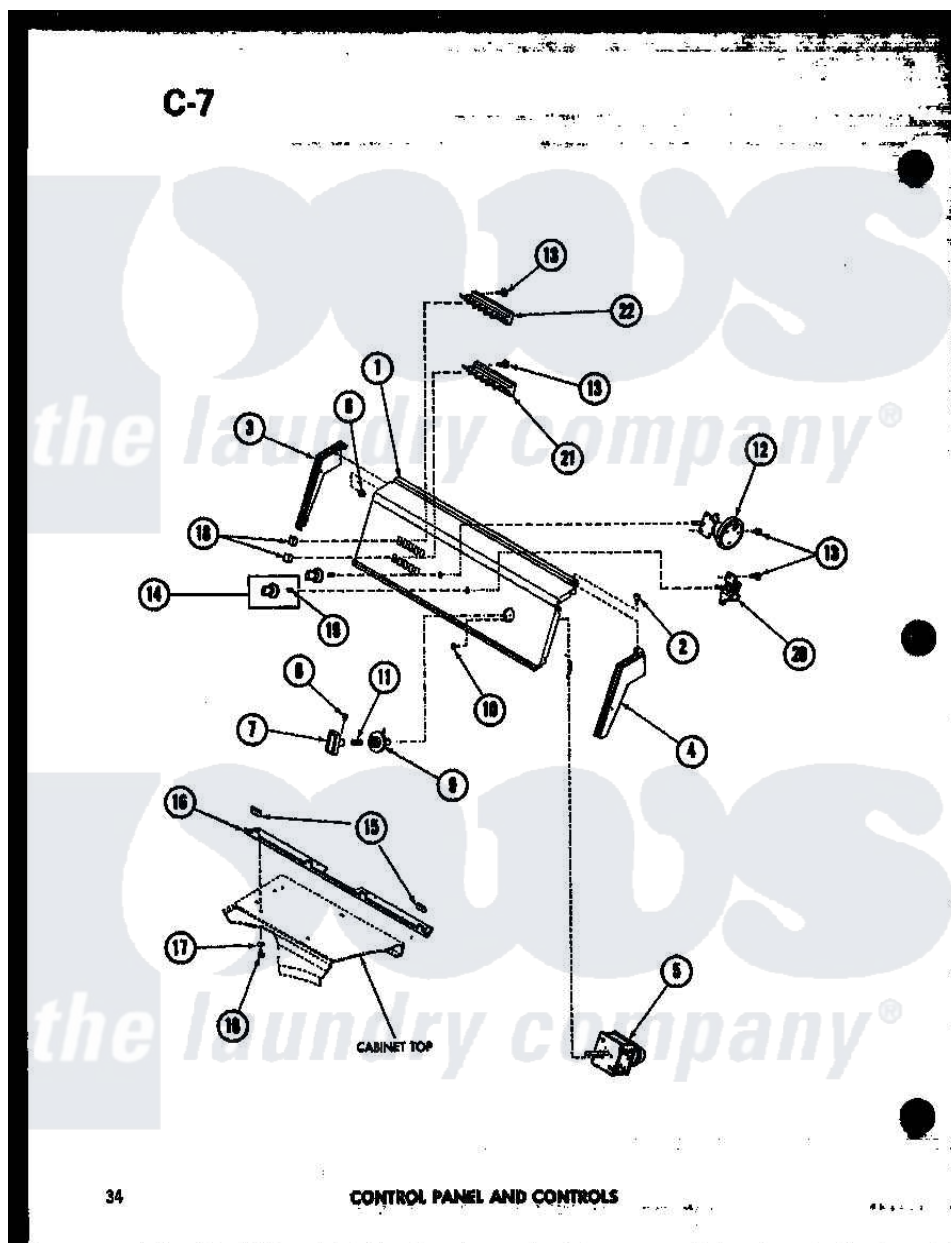

Amana TAA800 (BOM: P7575103W) 04 - CONTROL PANEL AND CONTROLS

Amana Residential Amana TAA800 (BOM: P7575103W) Washer Parts Parts Diagram 04 - CONTROL PANEL AND CONTROLS

[Click on the part number to view part](#)

Item	Original Part Number	Replaced By	Status	Part Description
1	R0603003		Not Available	CONTROL PANEL
2	R0600002		Not Available	SCREW
3	R0603005		Not Available	END, CONTROL HOOD
4	R0603004		Not Available	HOOD END RH
5	R0604002	28757		Net Timer
6	R0601001		Not Available	NUT
7	R0603502	510139P		Assembly Blower Fan Package
8	R0600005		Not Available	SET SCREW
9	R0603505		Not Available	INDICATOR
10	R0600004	W10116760		Screw
11	R0605501		Not Available	SPRING
12	R0602501		Not Available	SWITCH,PRESSURE
13	R0600001	W10116760		Screw
14	R0603007		Not Available	CONTROL KNOB ASSY

15	R0605503	Not Available	SLEEVE
16	R0603006	Not Available	PANEL SUPPORT
17	R0600501	20493	Washer, 11/64 ID x 3/8 OD
18	R0603501	Not Available	SWITCH BUTTON
19	R0601501	Not Available	CLIP
20	R0602001	Not Available	SIGNAL BUZZER
21	R0602503	Not Available	SELECTOR SWITCH
22	R0602506	28743	Switch Water Temp 5