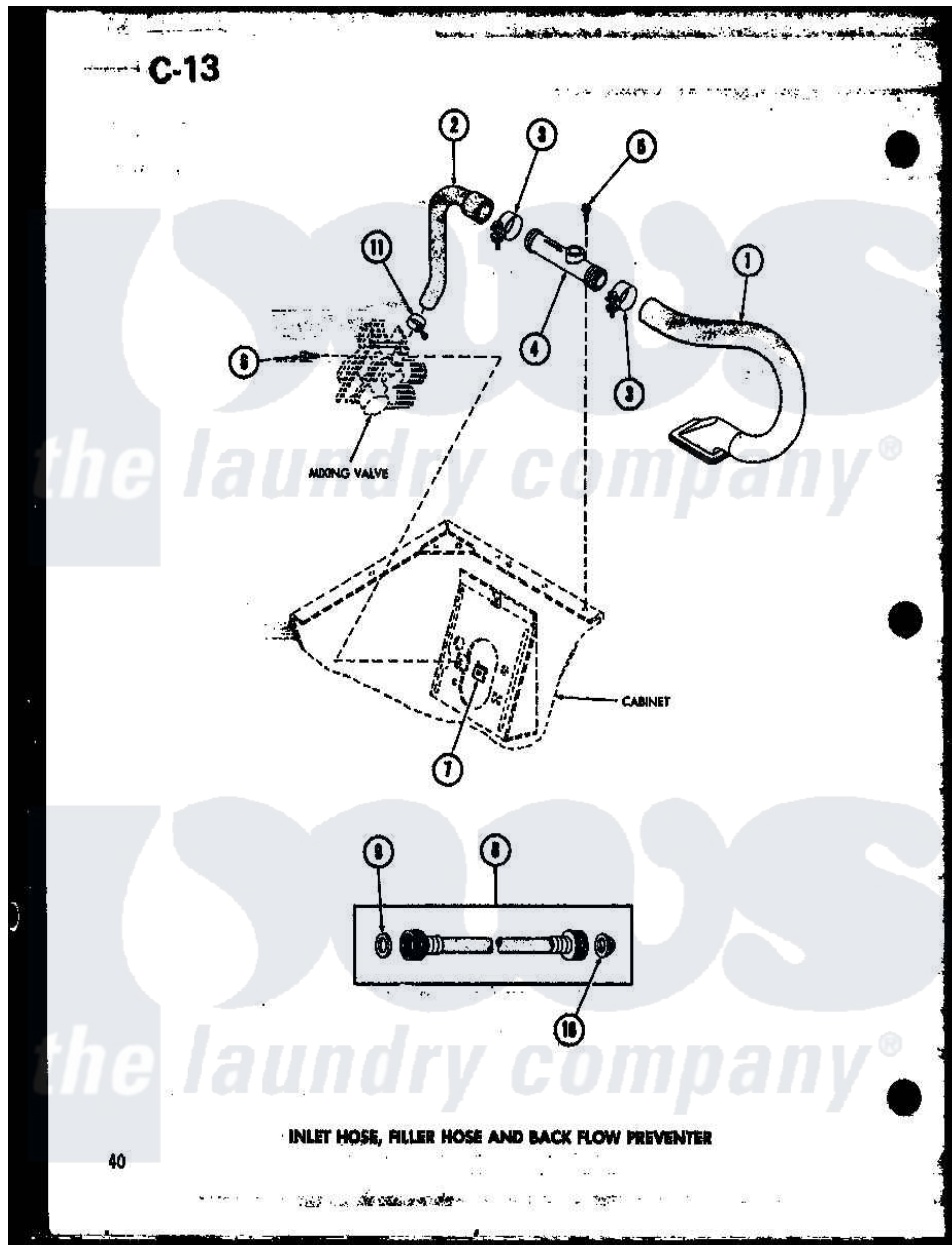

Amana TAA800 (BOM: P7575103W) 06 - INLET HOSE

Amana Residential Amana TAA800 (BOM: P7575103W) Washer Parts Parts Diagram 06 - INLET HOSE
 Click on the part number to view part

Item	Original Part Number	Replaced By	Status	Part Description
1	R0606502		Not Available	HOSE
2	R0606503	27183		Hose, Mixing Valve
3	R0601505	285655		Clamp, Hose
4	R0605507	34280		Assembly, Backflow Prevento
5	R0600004	W10116760		Screw
6	R0600009		Not Available	SCREW
7	R0601007	54038		NUt, Speed U-Type
8	R0606504	202860		Inlet Hose Assembly
9	R0600505	Y013783		Washer, Inlet Hose
10	R0600504	22002960		Strainer, Washer Inlet
11	R0601506	596669		Clamp, Manifold