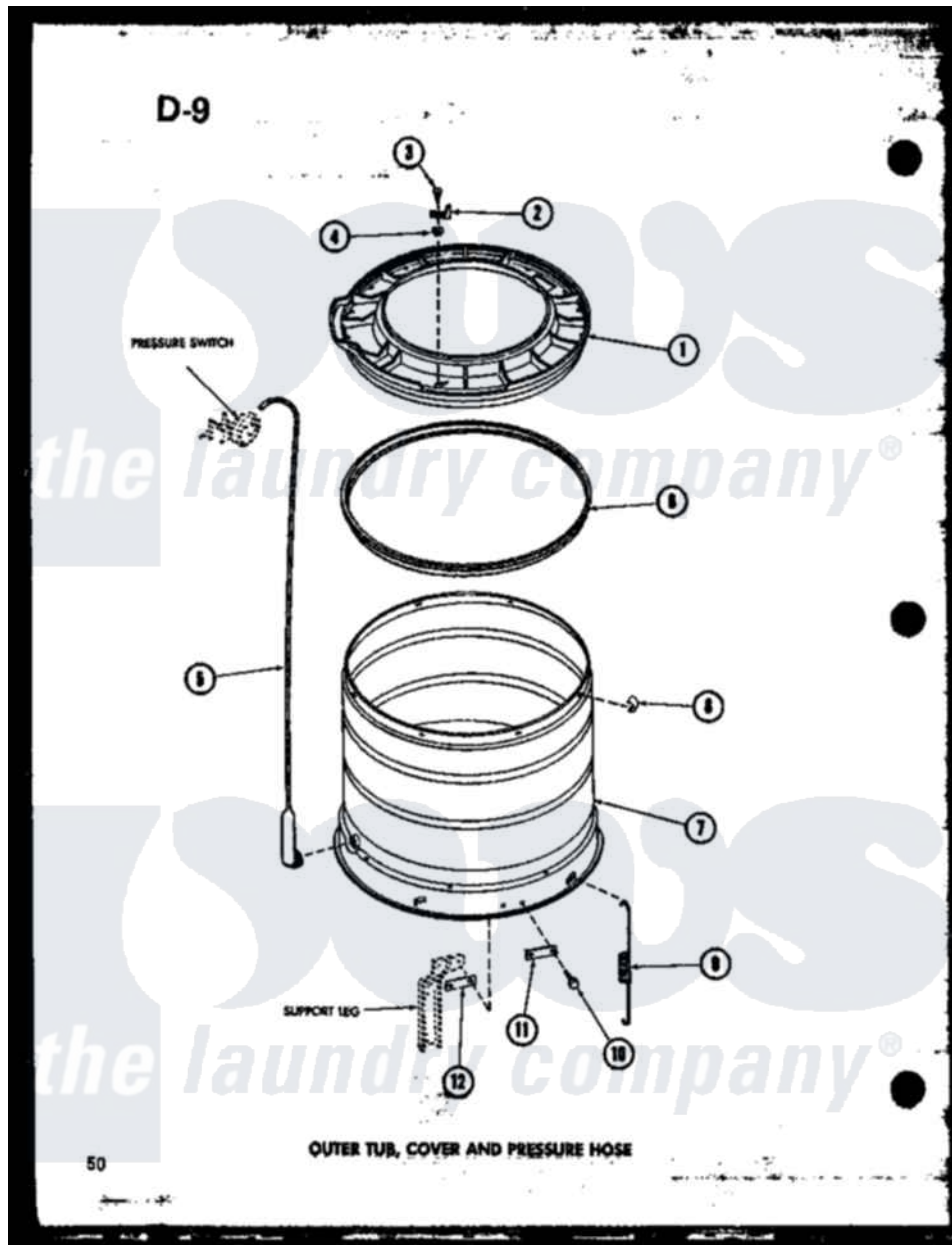

Amana TAA800 (BOM: P7575103W) 10 - OUTER TUB

Amana Residential Amana TAA800 (BOM: P7575103W) Washer Parts Parts Diagram 10 - OUTER TUB
 Click on the part number to view part

Item	Original Part Number	Replaced By	Status	Part Description
1	R0603520	31153		Cover Outer Tub
2	R0605520		Not Available	TRIGGER
3	R0600017		Not Available	SCREW
4	R0600517		Not Available	LOCKWASHER
5	R0606511		Not Available	HOSE, PRESSURE
6	R0604506	27184		Gasket, Tub Cover
7	R0603014	392P3		Kit, Outer Tub
8	R0601513		Not Available	SPRING CLIP
9	R0605521	27239		Spring, Leg
10	R0600020	40128701		Screw, 5/16-18 X .50
11	R0605522	27926		Plate, Leg .063
12	R0605523	27927		Plate, Leg .032