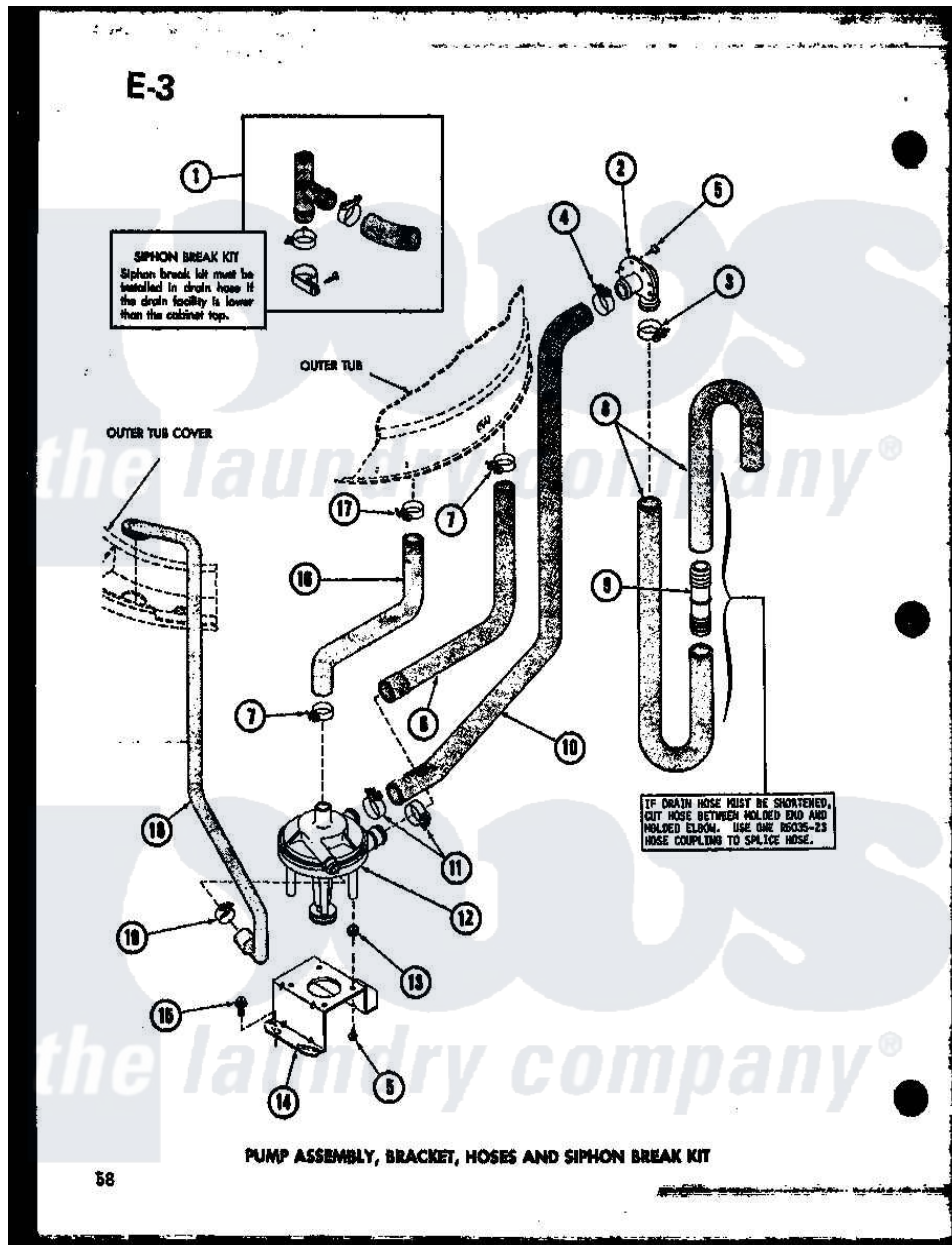

Amana TAA800 (BOM: P7575103W) 12 - PUMP ASSY

Amana Residential Amana TAA800 (BOM: P7575103W) Washer Parts Parts Diagram 12 - PUMP ASSY
 Click on the part number to view part

Item	Original Part Number	Replaced By	Status	Part Description
1	R0610006	76660		Break-Sphn
2	R0603522		Not Available	DRAIN HOSE ELBOW
3	R0601518	285655		Clamp, Hose
4	R0601519	285655		Clamp, Hose
5	R0600028	27001200		Screw
6	R0606514		Not Available	HOSE
7	R0601515	285655		Clamp, Hose
8	R0606516	28293		Hose, Drain
9	R0603523	16272		Connector, Straight
10	R0606515		Not Available	PUMP-TO-ELLOW HOSE
11	R0601516	285655		Clamp, Hose
12	R0610501	31968		Assembly, Pump NA
13	R0601014	31098		Screw, 10-10 5/8 Unslot
14	R0605524	27105		Bracket, Pump Mounting
15	R0600018	27157		Screw, 10-24 X 5/8 Spec
16	R0606513		Not Available	HOSE

17 R0601505

[285655](#)

Clamp, Hose

18 R0606512

Not Available

RECIRCULATING HOSE

19 R0601517

[285655](#)

Clamp, Hose