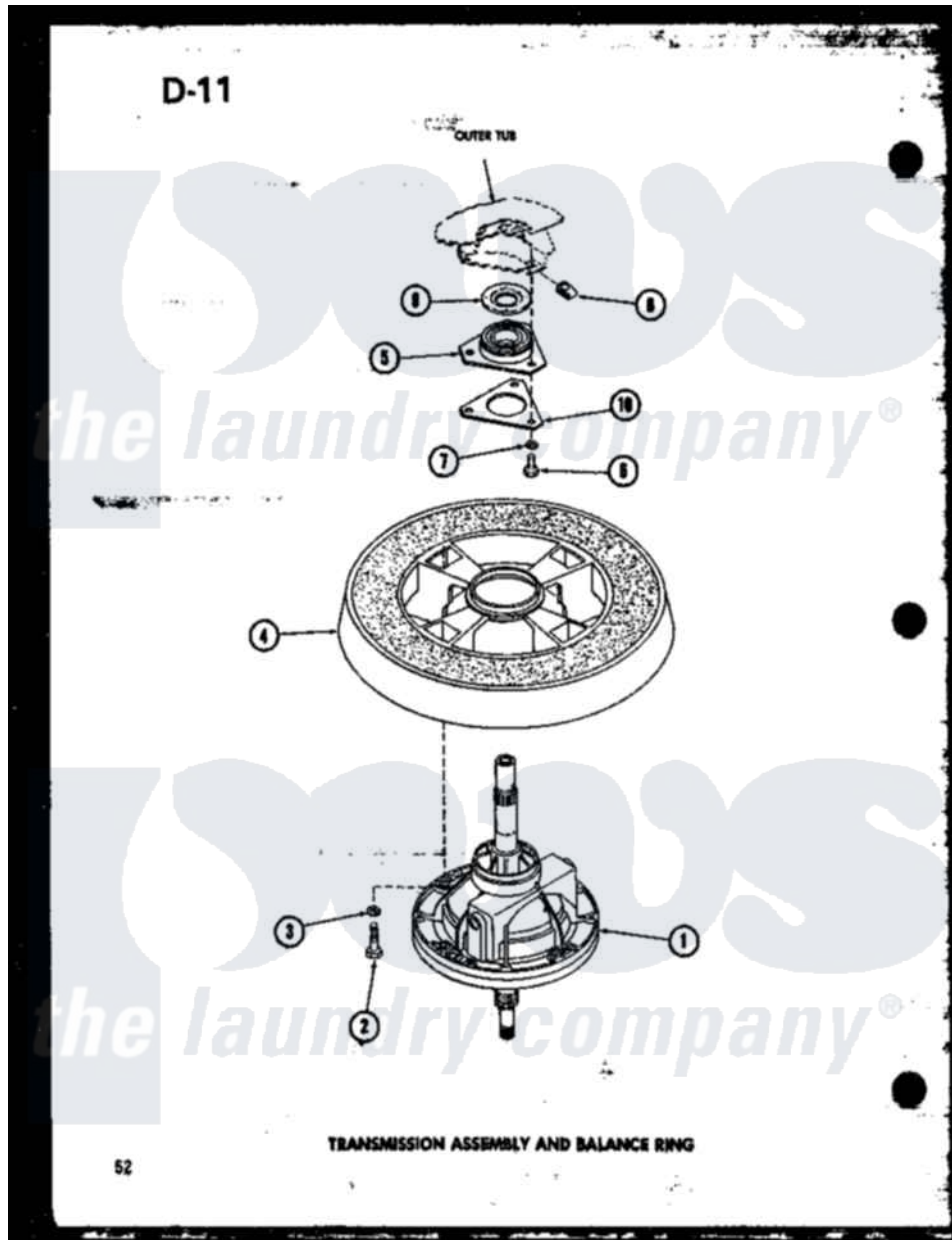

Amana TAA800 (BOM: P7575103W) 15 - TRANSMISSION ASSY AND BALANCE RING

Amana Residential Amana TAA800 (BOM: P7575103W) Washer Parts Parts Diagram 15 - TRANSMISSION ASSY AND BALANCE RING

Click on the part number to view part

Item	Original Part Number	Replaced By	Status	Part Description
1	R0607501		Not Available	ASSY, TRANSMISSION
2	R0600022		Not Available	SCREW
3	R0600520	02431		Lockwasher, 1/4 Ext Shk
4	R0610012		Not Available	ASSY,BALANCE RING-COMPL
5	R0610011	40004201P		Main Bearing Assembly
6	R0600021		Not Available	SCREW
7	R0600519		Not Available	LOCKWASHER
8	R0601013	27222		Nut, Retainer 5/16-18
9	R0605536	27187		Flinger
10	R0600518		Not Available	WASHER