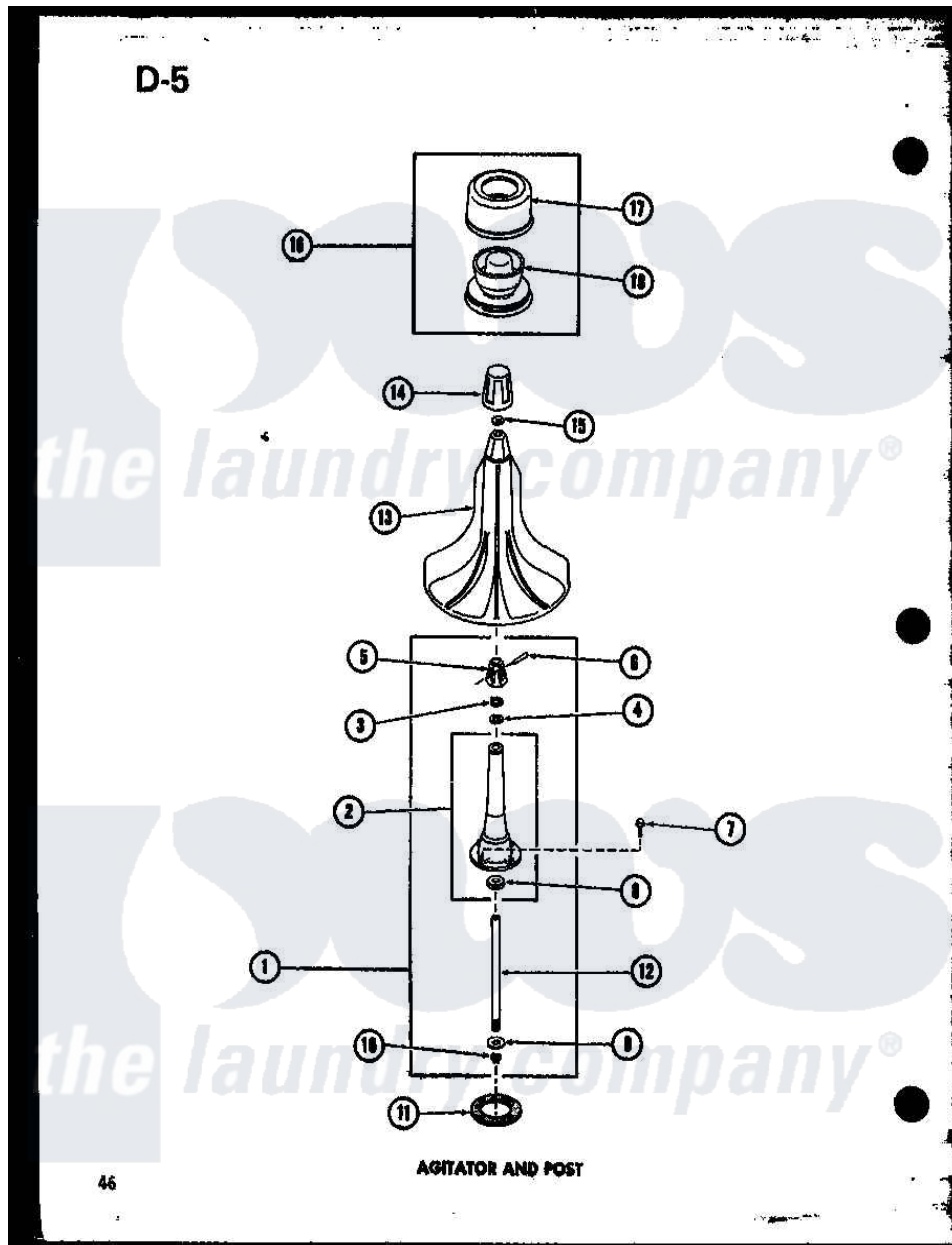

Amana TAA800 (BOM: P7575107W) 01 - AGITATOR AND POST

Amana Residential Amana TAA800 (BOM: P7575107W) Washer Parts Parts Diagram 01 - AGITATOR AND POST
 Click on the part number to view part

Item	Original Part Number	Replaced By	Status	Part Description
1	R0610001		Not Available	ASSEMBLY, AGITATOR POST
2	R0605519		Not Available	POST, AGITATOR
3	R0600511		Not Available	WASHER
4	R0600512	04704		Washer, .630idx1.125odx
5	R0603518	28091		Assembly, Agitator Shaftanddr
6	R0601510	20243		Pin, Taper
7	R0600019	3400527		Screw
8	R0600513		Not Available	THRUST WASHER
9	R0600514	27164		Washer, Spline
10	R0601511	27197		Ring, Retaining
11	R0604503	27020		Gasket, Center Column
12	R0610002	28091		Assembly, Agitator Shaftanddr
13	R0603513		Not Available	AGITATOR
14	R0603514		Not Available	HOLD-DOWN CAP
15	R0600515		Not Available	WASHER