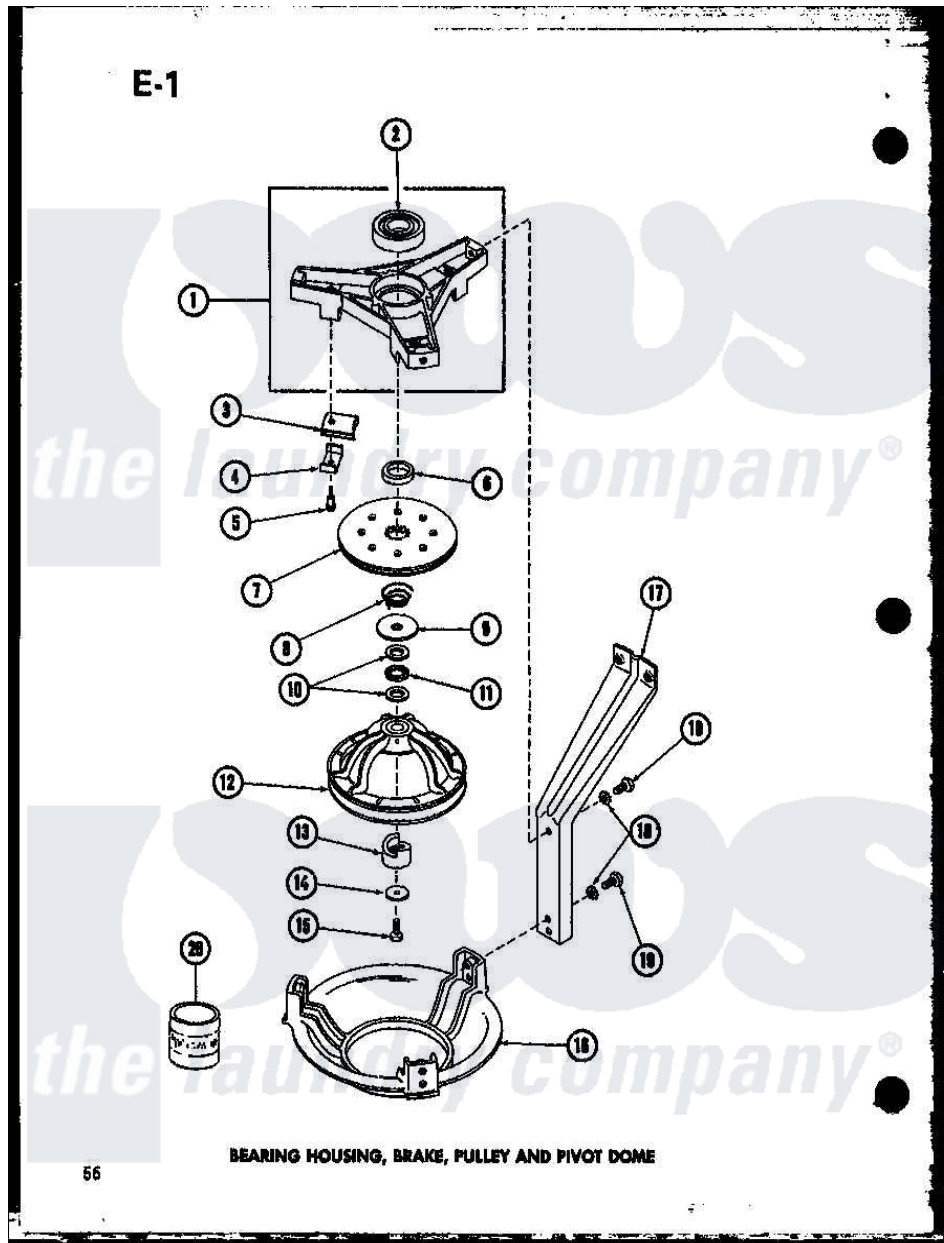

Amana TAA800 (BOM: P7575107W) 02 - BEARING HOUSING

Amana Residential Amana TAA800 (BOM: P7575107W) Washer Parts Parts Diagram 02 - BEARING HOUSING
 Click on the part number to view part

Item	Original Part Number	Replaced By	Status	Part Description
1	R0610009	35746		AssemLy, Bearing Housing-L
2	R0605530	40004001		Bearing, Main
3	R0610010	R9900543		Pad-Brake
4	R0605531	28604		Shim
5	R0600027	26547		Screw, 10-24 Shoulder
6	R0605532	27176		Spacer
7	R0610008	R9900474		Brake Assembly
8	R0605529	33435		Spring, Conical
9	R0600523	40063201		Washer, Flat
10	R0605533		Not Available	BEARING RACE
11	R0605534		Not Available	NEEDLE BEARING
12	R0610007	34232P		Kit-Pulley
13	R0605535	27018		Helix
14	R0600521	40041501		Washer
15	R0600026	40063401		Screw, 1/4-20 x 5/8 Hex
16	R0605526		Not Available	PIVOT DOME

17 R0605525 [27090](#) Leg, Support

18 R0600519 Not Available LOCKWASHER

19 R0600025 Not Available SCREW

20 R0608008 Not Available LUBRICANT