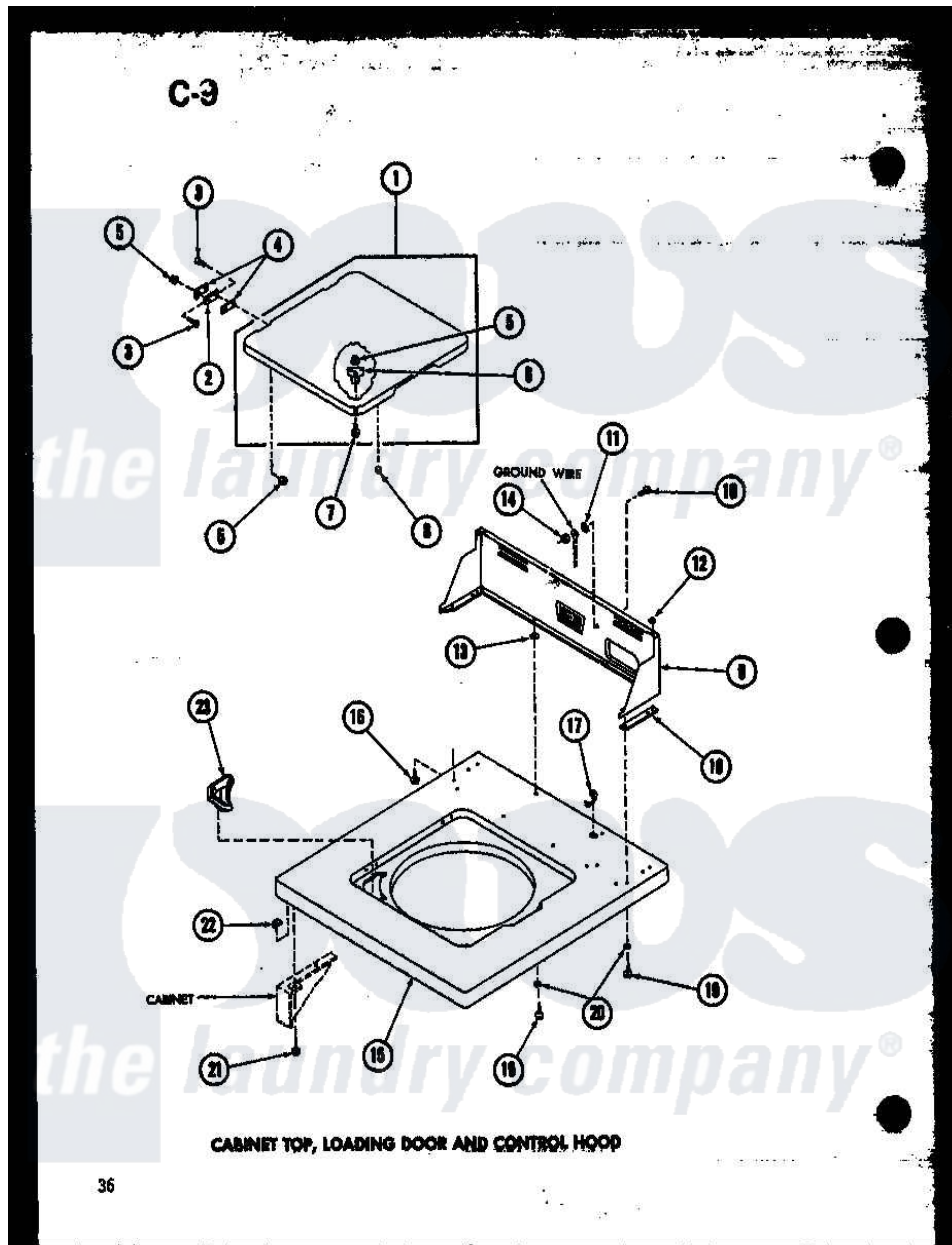

Amana TAA800 (BOM: P7575107W) 03 - CABINET TOP

Amana Residential Amana TAA800 (BOM: P7575107W) Washer Parts Parts Diagram 03 - CABINET TOP  
 Click on the part number to view part

Item	Original Part Number	Replaced By	Status	Part Description
1	R0603046		Not Available	LOADING DOOR
"	R0603008		Not Available	LOADING DOOR
2	R0605502	<a href="#">21583</a>		Hinge
3	R0600007	<a href="#">22649</a>		Screw, 8-32 X 13/32 FI
4	R0604502	<a href="#">21584</a>		Gasket
5	R0601002	<a href="#">21752</a>		Nut, 8-32 Hex Brilock
6	<a href="#">R0603504</a>			Actuator, Door Switch
7	R0600008	<a href="#">26769</a>		Assembly, Screw And Washer
8	R0606501	<a href="#">40038001</a>		Bumper
9	R0603048		Not Available	CONTROL HOOD ALMOND
"	R0603009		Not Available	HOOD, CONTROL
10	R0600006	<a href="#">20267</a>		Screw, 10-24 X 3/8 Round
11	R0600503		Not Available	LOCKWASHER
12	R0601004	<a href="#">24522</a>		Nut, Speed-8ab-18 C1995
13	R0600502		Not Available	WASHER
14	R0601003		Not Available	NUT

15	R0603010	Not Available	CABINET TOP WHITE
"	R0603050	Not Available	CABINET TOP ALMOND
16	R0600009	Not Available	SCREW
17	R0601502	<a href="#">211881</a>	Grommet, Cord Part Not Used- Gas Models Only
18	R0604501	Not Available	END GASKET
19	R0600004	<a href="#">W10116760</a>	Screw
20	R0600501	<a href="#">20493</a>	Washer, 11/64 ID x 3/8 OD
21	R0600010	Not Available	SCREW
22	R0601005	<a href="#">36020</a>	Nut-10-24
23	R0603503	Not Available	BLEACH DISPENSER