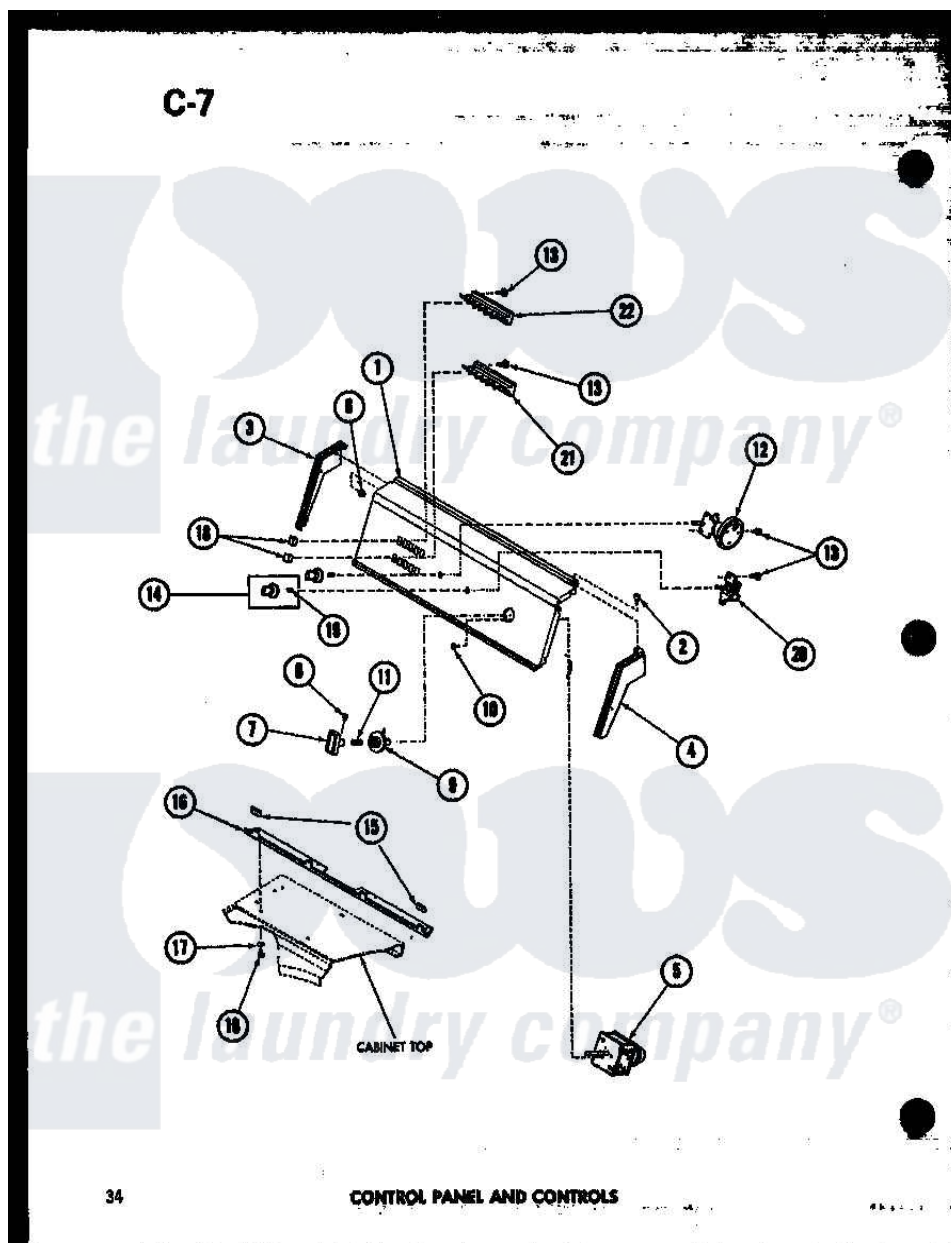

Amana TAA800 (BOM: P7575107W) 04 - CONTROL PANEL AND CONTROLS

Amana Residential Amana TAA800 (BOM: P7575107W) Washer Parts Parts Diagram 04 - CONTROL PANEL AND CONTROLS

[Click on the part number to view part](#)

Item	Original Part Number	Replaced By	Status	Part Description
1	R0603081		Not Available	PANEL, CONTROL
2	R0600002		Not Available	SCREW
3	R0603005		Not Available	END, CONTROL HOOD
4	R0603004		Not Available	HOOD END RH
5	R0604006		Not Available	TIMER
6	R0601001		Not Available	NUT
7	R0603502	510139P		Assembly Blower Fan Package
8	R0600005		Not Available	SET SCREW
9	R0603505		Not Available	INDICATOR
10	R0600004	W10116760		Screw
11	R0605501		Not Available	SPRING
12	R0602501		Not Available	SWITCH,PRESSURE
13	R0600001	W10116760		Screw
14	R0603007		Not Available	CONTROL KNOB ASSY

15	R0605503	Not Available	SLEEVE
16	R0603006	Not Available	PANEL SUPPORT
17	R0600501	20493	Washer, 11/64 ID x 3/8 OD
18	R0603501	Not Available	SWITCH BUTTON
19	R0601501	Not Available	CLIP
20	R0602001	Not Available	SIGNAL BUZZER
21	R0602503	Not Available	SELECTOR SWITCH
22	R0602506	28743	Switch Water Temp 5