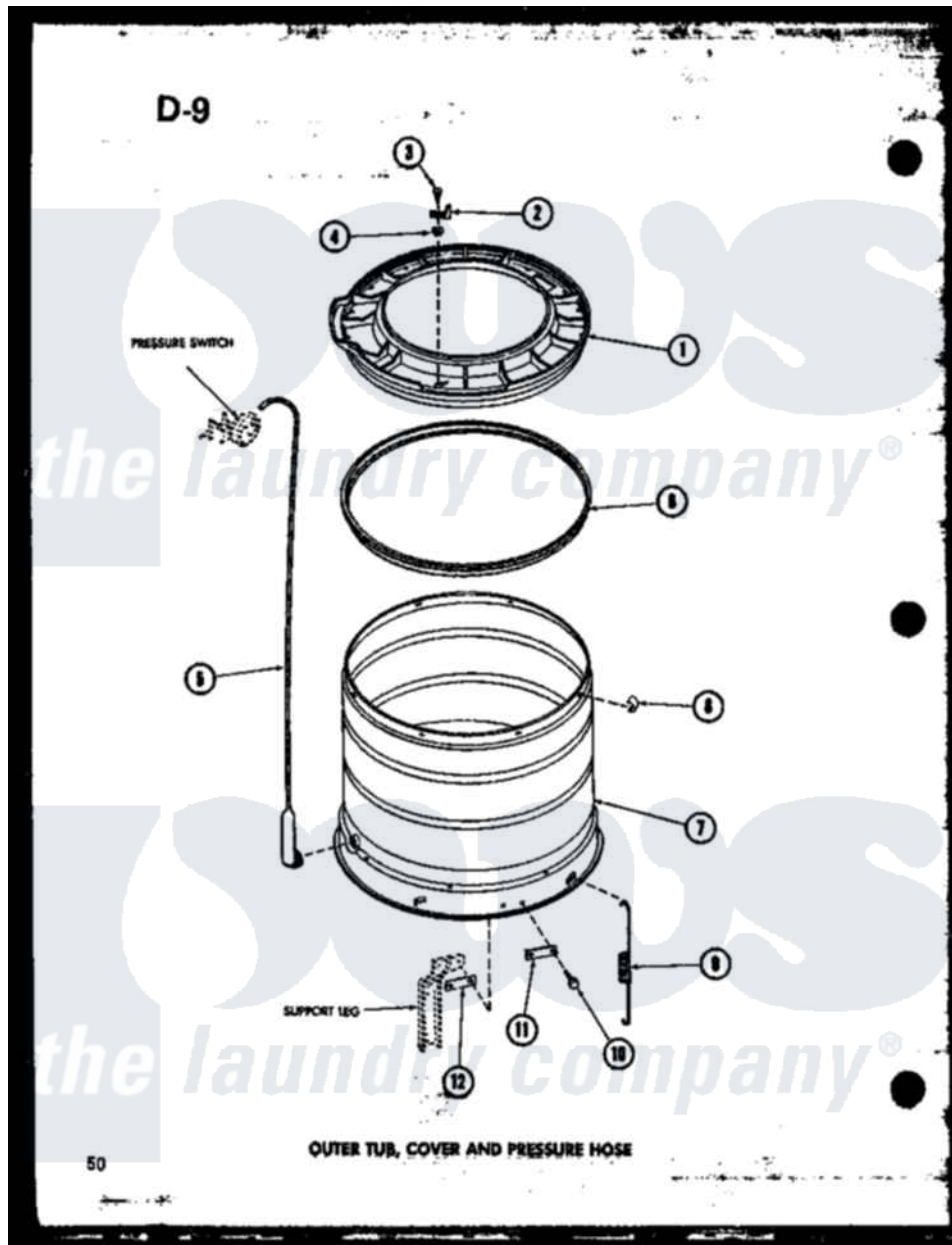

Amana TAA800 (BOM: P7575107W) 10 - OUTER TUB

Amana Residential Amana TAA800 (BOM: P7575107W) Washer Parts Parts Diagram 10 - OUTER TUB  
 Click on the part number to view part

Item	Original Part Number	Replaced By	Status	Part Description
1	R0603520	<a href="#">31153</a>		Cover Outer Tub
2	R0605520		Not Available	TRIGGER
3	R0600017		Not Available	SCREW
4	R0600517		Not Available	LOCKWASHER
5	R0606511		Not Available	HOSE, PRESSURE
6	R0604506	<a href="#">27184</a>		Gasket, Tub Cover
7	R0603014	<a href="#">392P3</a>		Kit, Outer Tub
8	R0601513		Not Available	SPRING CLIP
9	R0605521	<a href="#">27239</a>		Spring, Leg
10	R0600020	<a href="#">40128701</a>		Screw, 5/16-18 X .50
11	R0605522	<a href="#">27926</a>		Plate, Leg .063
12	R0605523	<a href="#">27927</a>		Plate, Leg .032