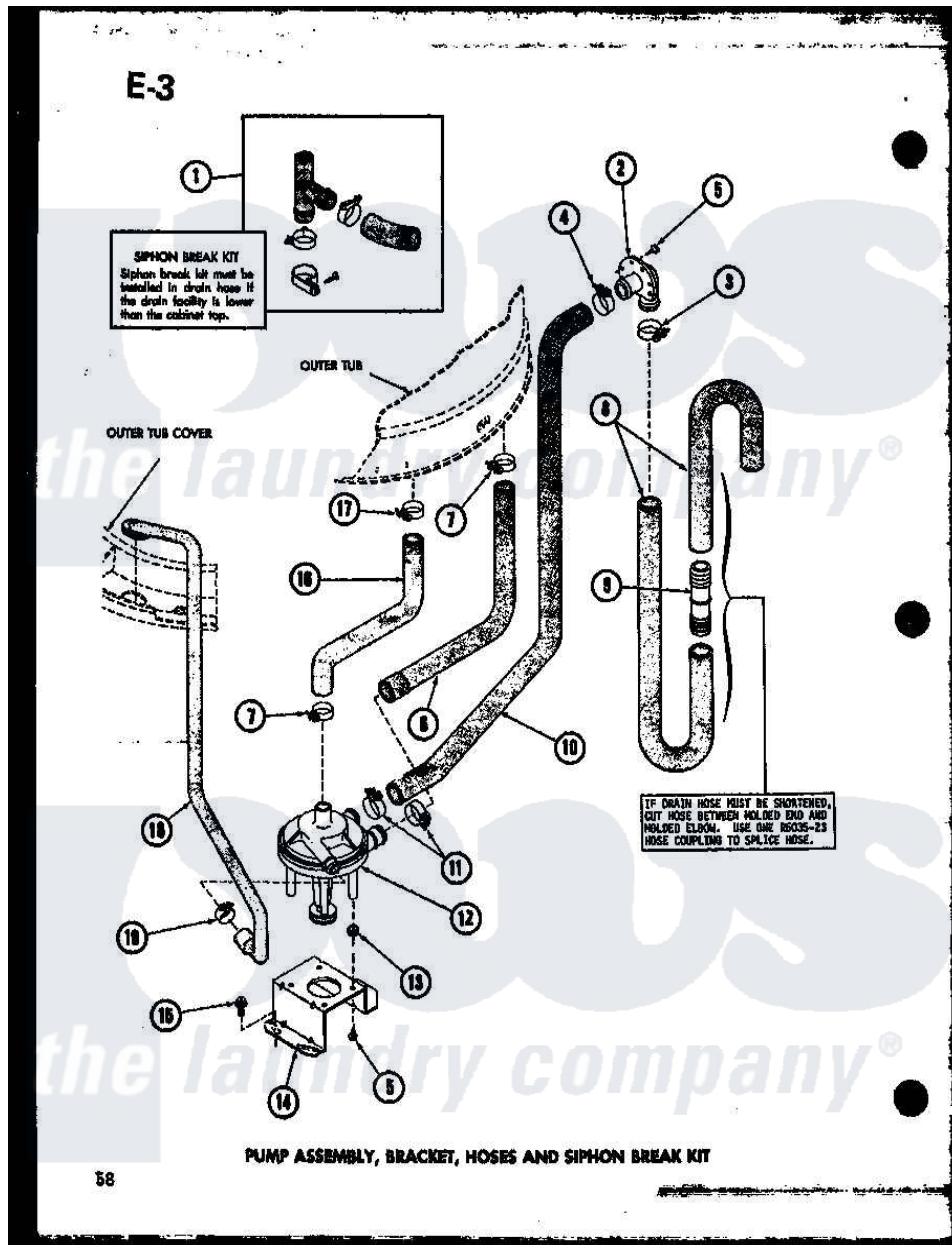

Amana TAA800 (BOM: P7575107W) 12 - PUMP ASSY

Amana Residential Amana TAA800 (BOM: P7575107W) Washer Parts Parts Diagram 12 - PUMP ASSY
 Click on the part number to view part

Item	Original Part Number	Replaced By	Status	Part Description
1	R0610006	76660		Break-Sphn
2	R0603522		Not Available	DRAIN HOSE ELBOW
3	R0601518	285655		Clamp, Hose
4	R0601519	285655		Clamp, Hose
5	R0600028	27001200		Screw
6	R0606514		Not Available	HOSE
7	R0601515	285655		Clamp, Hose
8	R0606516	28293		Hose, Drain
9	R0603523	16272		Connector, Straight
10	R0606515		Not Available	PUMP-TO-ELLOW HOSE
11	R0601516	285655		Clamp, Hose
12	R0610501	31968		Assembly, Pump NA
13	R0601014	31098		Screw, 10-10 5/8 Unslot
14	R0605524	27105		Bracket, Pump Mounting
15	R0600018	27157		Screw, 10-24 X 5/8 Spec
16	R0606513		Not Available	HOSE

17 R0601505

[285655](#)

Clamp, Hose

18 R0606512

Not Available

RECIRCULATING HOSE

19 R0601517

[285655](#)

Clamp, Hose