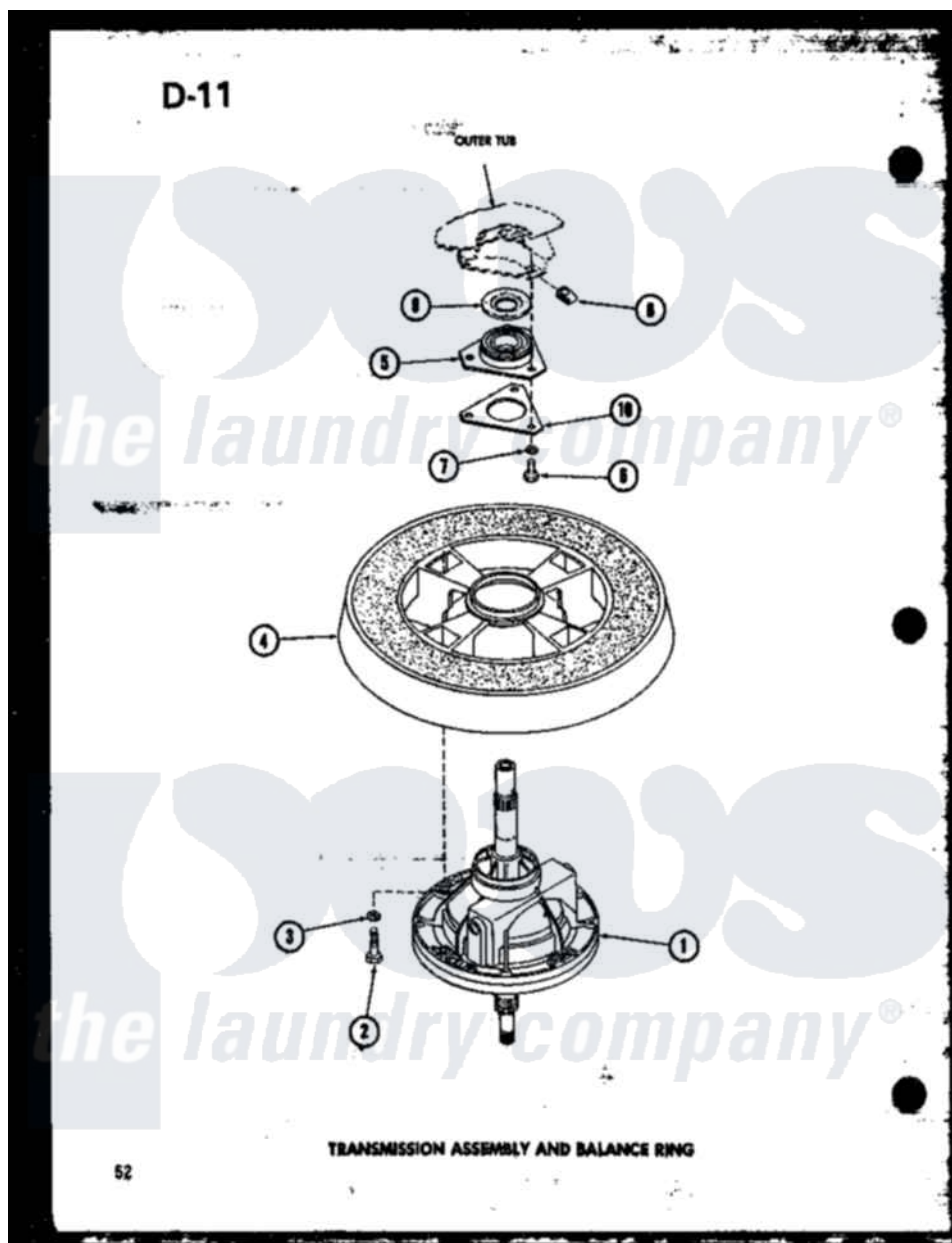

Amana TAA800 (BOM: P7575107W) 15 - TRANSMISSION ASSY AND BALANCE RING

Amana Residential Amana TAA800 (BOM: P7575107W) Washer Parts Parts Diagram 15 - TRANSMISSION ASSY AND BALANCE RING

Click on the part number to view part

Item	Original Part Number	Replaced By	Status	Part Description
1	R0607501		Not Available	ASSY, TRANSMISSION
2	R0600022		Not Available	SCREW
3	R0600520	<a href="#">02431</a>		Lockwasher, 1/4 Ext Shk
4	R0610012		Not Available	ASSY,BALANCE RING-COMPL
5	R0610011	<a href="#">40004201P</a>		Main Bearing Assembly
6	R0600021		Not Available	SCREW
7	R0600519		Not Available	LOCKWASHER
8	R0601013	<a href="#">27222</a>		Nut, Retainer 5/16-18
9	R0605536	<a href="#">27187</a>		Flinger
10	R0600518		Not Available	WASHER