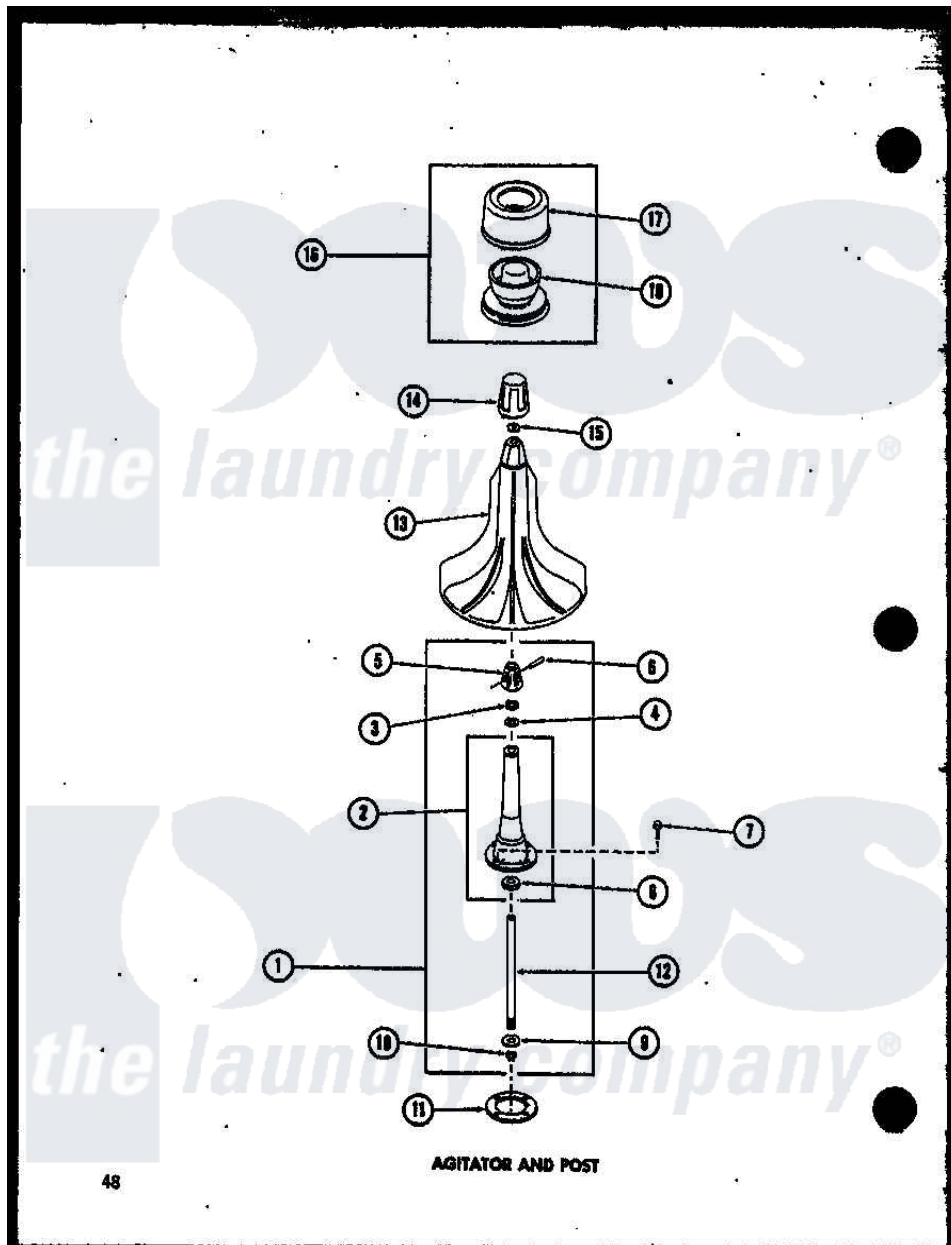

Amana TAA800 (BOM: P7575111W) 01 - AGITATOR AND POST

Amana Residential Amana TAA800 (BOM: P7575111W) Washer Parts Diagram 01 - AGITATOR AND POST
 Click on the part number to view part

Item	Original Part Number	Replaced By	Status	Part Description
1	R0610001		Not Available	ASSEMBLY, AGITATOR POST
2	R0605519		Not Available	POST, AGITATOR
3	R0600511		Not Available	WASHER
4	R0600512	04704		Washer, .630idx1.125odx
5	R0603518	28091		Assembly, Agitator Shaftanddr
6	R0601510	20243		Pin, Taper
7	R0600019	3400527		Screw
8	R0600513		Not Available	THRUST WASHER
9	R0600514	27164		Washer, Spline
10	R0601511	27197		Ring, Retaining
11	R0604503	27020		Gasket, Center Column
12	R0610002	28091		Assembly, Agitator Shaftanddr
13	R0603513		Not Available	AGITATOR
14	R0603514		Not Available	HOLD-DOWN CAP
15	R0600515		Not Available	WASHER
				SALES ITEM ONLY