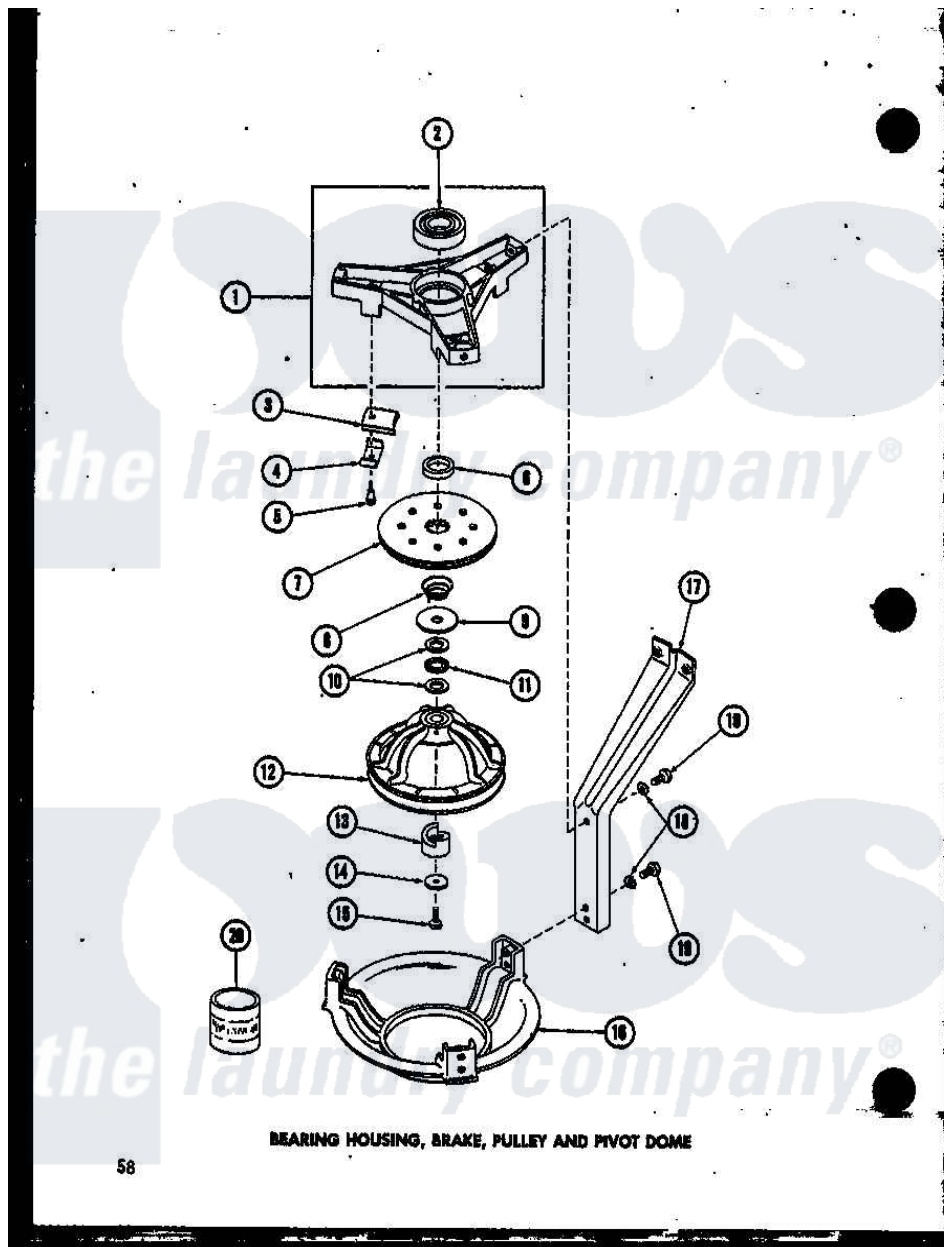

Amana TAA800 (BOM: P7575111W) 02 - BEARING HOUSING

58

Amana Residential Amana TAA800 (BOM: P7575111W) Washer Parts Parts Diagram 02 - BEARING HOUSING
 Click on the part number to view part

Item	Original Part Number	Replaced By	Status	Part Description
1	R0610009	35746		AssemBly, Bearing Housing-L
2	R0605530	40004001		Bearing, Main
3	R0610010	R9900543		Pad-Brake
4	R0605531	28604		Shim
5	R0600027	26547		Screw, 10-24 Shoulder
6	R0605532	27176		Spacer
7	R0610044	R9900474		Brake Assembly
8	R0605529	33435		Spring, Conical
9	R0600523	40063201		Washer, Flat
10	R0605533		Not Available	BEARING RACE
11	R0605534		Not Available	NEEDLE BEARING
12	R0610007	34232P		Kit-Pulley
13	R0605535	27018		Helix
14	R0600521	40041501		Washer
15	R0600026	40063401		Screw, 1/4-20 x 5/8 Hex
16	R0605526		Not Available	PIVOT DOME

17 R0605525

[27090](#)

Leg, Support

18 R0600519

Not Available

LOCKWASHER

19 R0600025

Not Available

SCREW

20 R0608008

Not Available

LUBRICANT