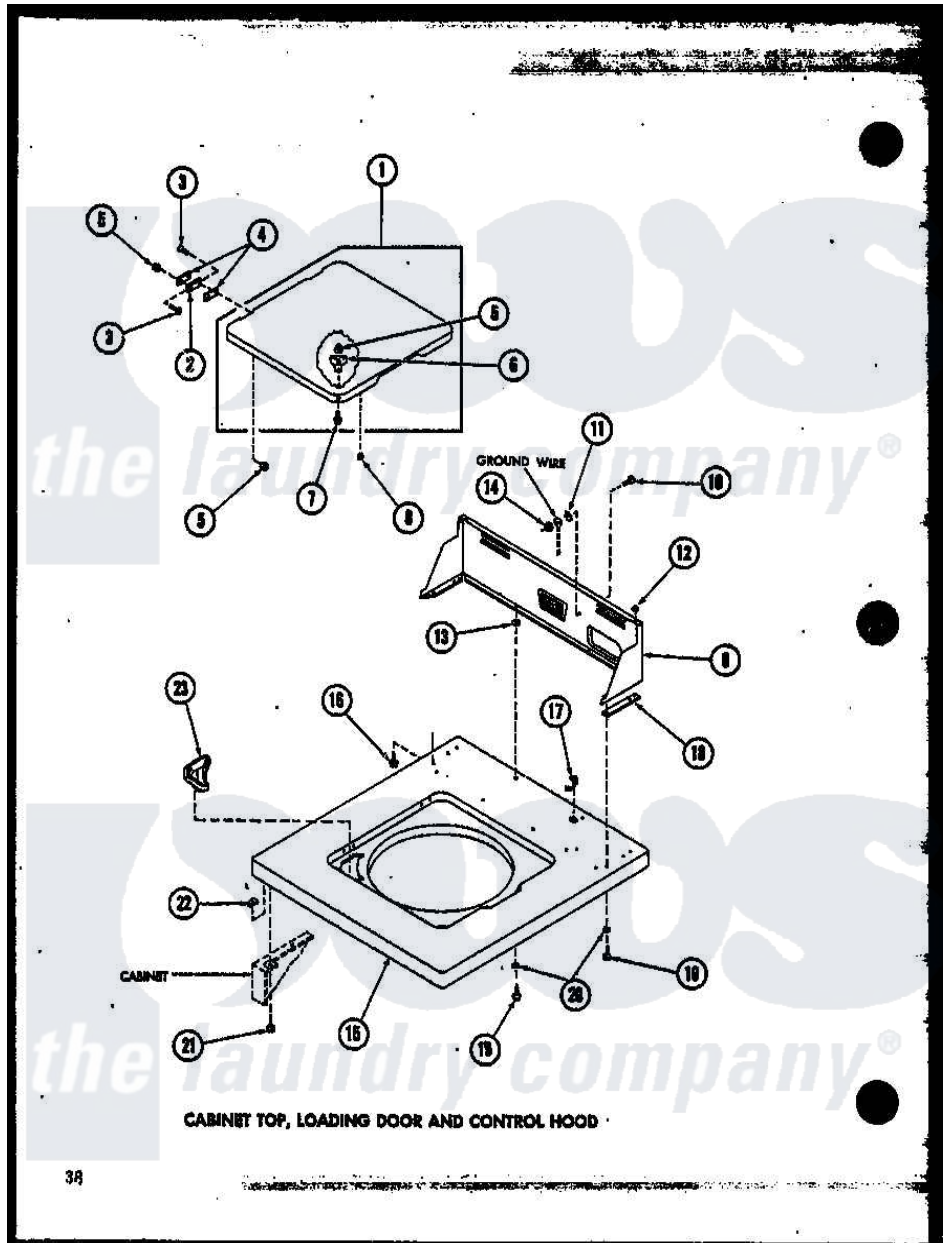

Amana TAA800 (BOM: P7575111W) 03 - CABINET TOP

Amana Residential Amana TAA800 (BOM: P7575111W) Washer Parts Parts Diagram 03 - CABINET TOP
 Click on the part number to view part

Item	Original Part Number	Replaced By	Status	Part Description
1	R0603046		Not Available	LOADING DOOR
"	R0603008		Not Available	LOADING DOOR
2	R0605502	21583		Hinge
3	R0600007	22649		Screw, 8-32 X 13/32 FI
4	R0604502	21584		Gasket
5	R0601002	21752		Nut, 8-32 Hex Brilock
6	R0603504			Actuator, Door Switch
7	R0600008	26769		Assembly, Screw And Washer
8	R0606501	40038001		Bumper
9	R0603048		Not Available	CONTROL HOOD ALMOND
"	R0603009		Not Available	HOOD, CONTROL
10	R0600006	20267		Screw, 10-24 X 3/8 Round
11	R0600503		Not Available	LOCKWASHER
12	R0601004	24522		Nut, Speed-8ab-18 C1995
13	R0600502		Not Available	WASHER
14	R0601003		Not Available	NUT

15	R0603010	Not Available	CABINET TOP WHITE
"	R0603050	Not Available	CABINET TOP ALMOND
16	R0600009	Not Available	SCREW
17	R0601502	211881	Grommet, Cord Part Not Used- Gas Models Only
18	R0604501	Not Available	END GASKET
19	R0600004	W10116760	Screw
20	R0600501	20493	Washer, 11/64 ID x 3/8 OD
21	R0600010	Not Available	SCREW
22	R0601005	36020	Nut-10-24
23	R0603503	Not Available	BLEACH DISPENSER