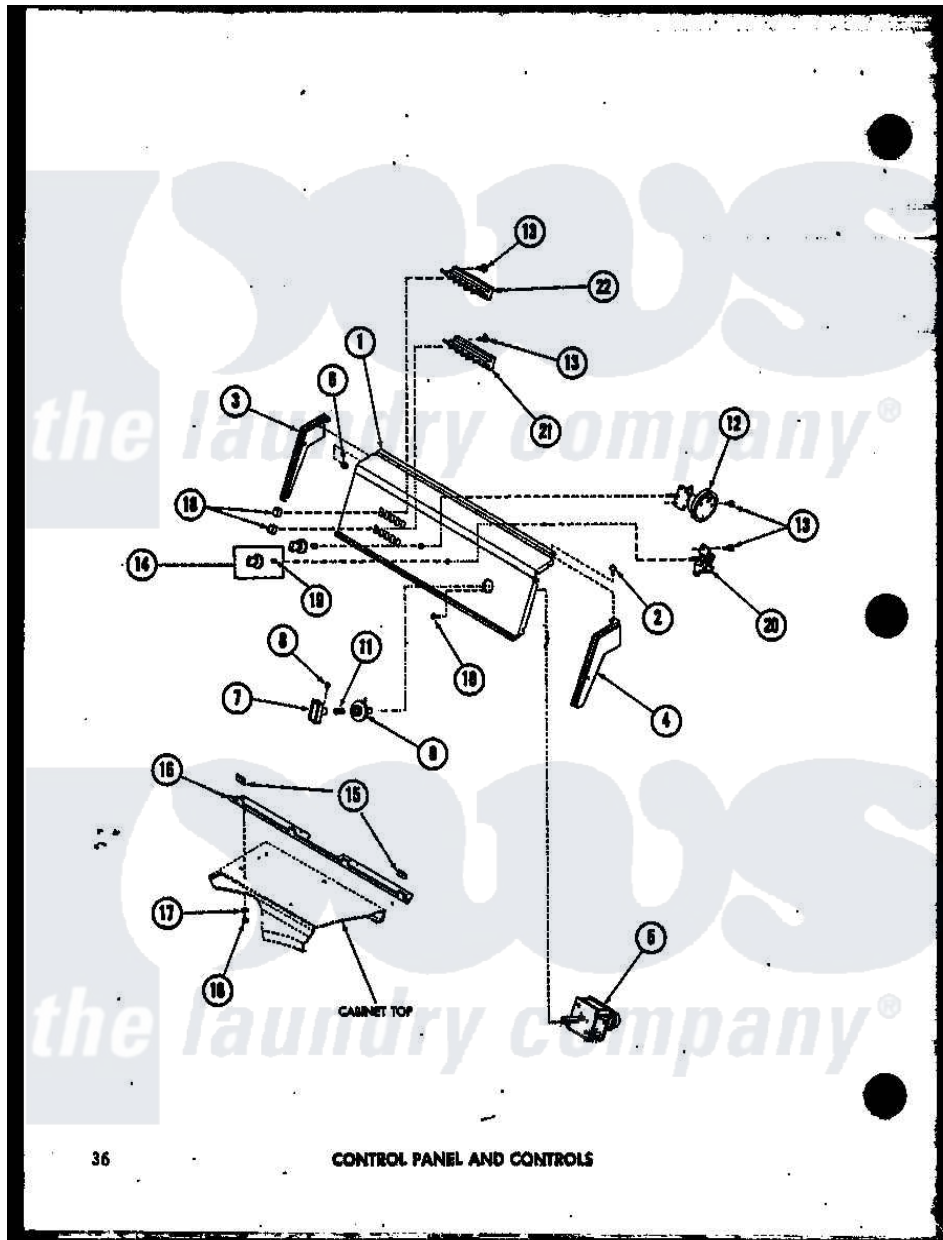

Amana TAA800 (BOM: P7575111W) 04 - CONTROL PANEL AND CONTROLS

36

CONTROL PANEL AND CONTROLS

Amana Residential Amana TAA800 (BOM: P7575111W) Washer Parts Parts Diagram 04 - CONTROL PANEL AND CONTROLS

Click on the part number to view part

Item	Original Part Number	Replaced By	Status	Part Description
1	R0603081		Not Available	PANEL, CONTROL
2	R0600002		Not Available	SCREW
3	R0603005		Not Available	END, CONTROL HOOD
4	R0603004		Not Available	HOOD END RH
5	R0604006		Not Available	TIMER
6	R0601001		Not Available	NUT
7	R0603502	510139P		Assembly Blower Fan Package
8	R0600005		Not Available	SET SCREW
9	R0603505		Not Available	INDICATOR
10	R0600004	W10116760		Screw
11	R0605501		Not Available	SPRING
12	R0602501		Not Available	SWITCH,PRESSURE
13	R0600001	W10116760		Screw
14	R0603007		Not Available	CONTROL KNOB ASSY

15	R0605503	Not Available	SLEEVE
16	R0603006	Not Available	PANEL SUPPORT
17	R0600501	20493	Washer, 11/64 ID x 3/8 OD
18	R0603501	Not Available	SWITCH BUTTON
19	R0601501	Not Available	CLIP
20	R0602001	Not Available	SIGNAL BUZZER
21	R0602503	Not Available	SELECTOR SWITCH
22	R0602506	28743	Switch Water Temp 5