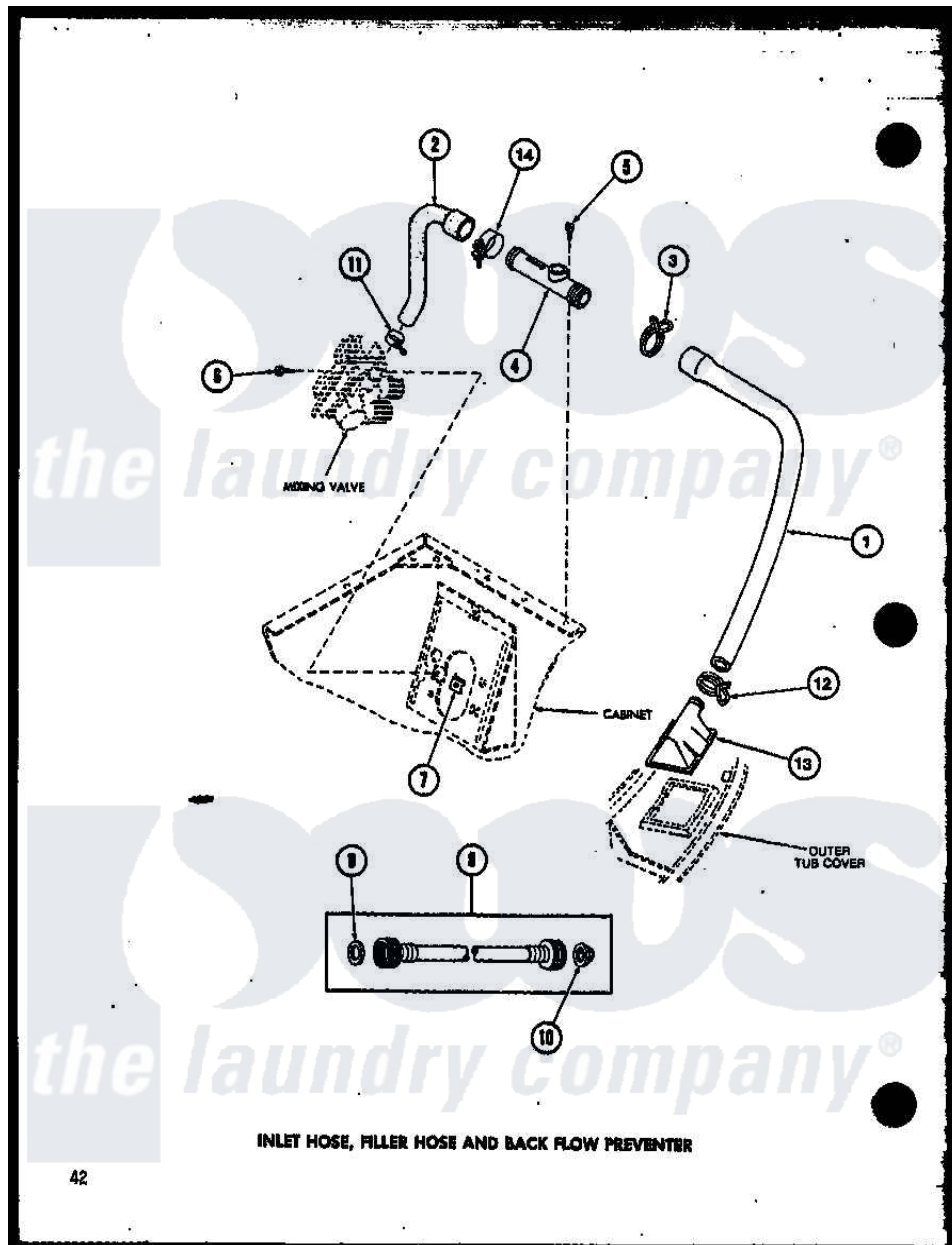

Amana TAA800 (BOM: P7575111W) 05 - INLET HOSE

Amana Residential Amana TAA800 (BOM: P7575111W) Washer Parts Parts Diagram 05 - INLET HOSE  
 Click on the part number to view part

Item	Original Part Number	Replaced By	Status	Part Description
1	R0606544		Not Available	HOSE
2	R0606503	<a href="#">27183</a>		Hose, Mixing Valve
3	R0601541	<a href="#">285655</a>		Clamp, Hose
4	R0605507	<a href="#">34280</a>		Assembly, Backflow Prevento
5	R0600004	<a href="#">W10116760</a>		Screw
6	R0600009		Not Available	SCREW
7	R0601007	<a href="#">54038</a>		NUt, Speed U-Type
8	R0606504	<a href="#">202860</a>		Inlet Hose Assembly
9	R0600505	<a href="#">Y013783</a>		Washer, Inlet Hose
10	R0600504	<a href="#">22002960</a>		Strainer, Washer Inlet
11	R0601505	<a href="#">285655</a>		Clamp, Hose
12	R0601542	<a href="#">29210</a>		Hose Clamp
13	R0603542		Not Available	HEAD, WATER INLET
14	R0601505	<a href="#">285655</a>		Clamp, Hose