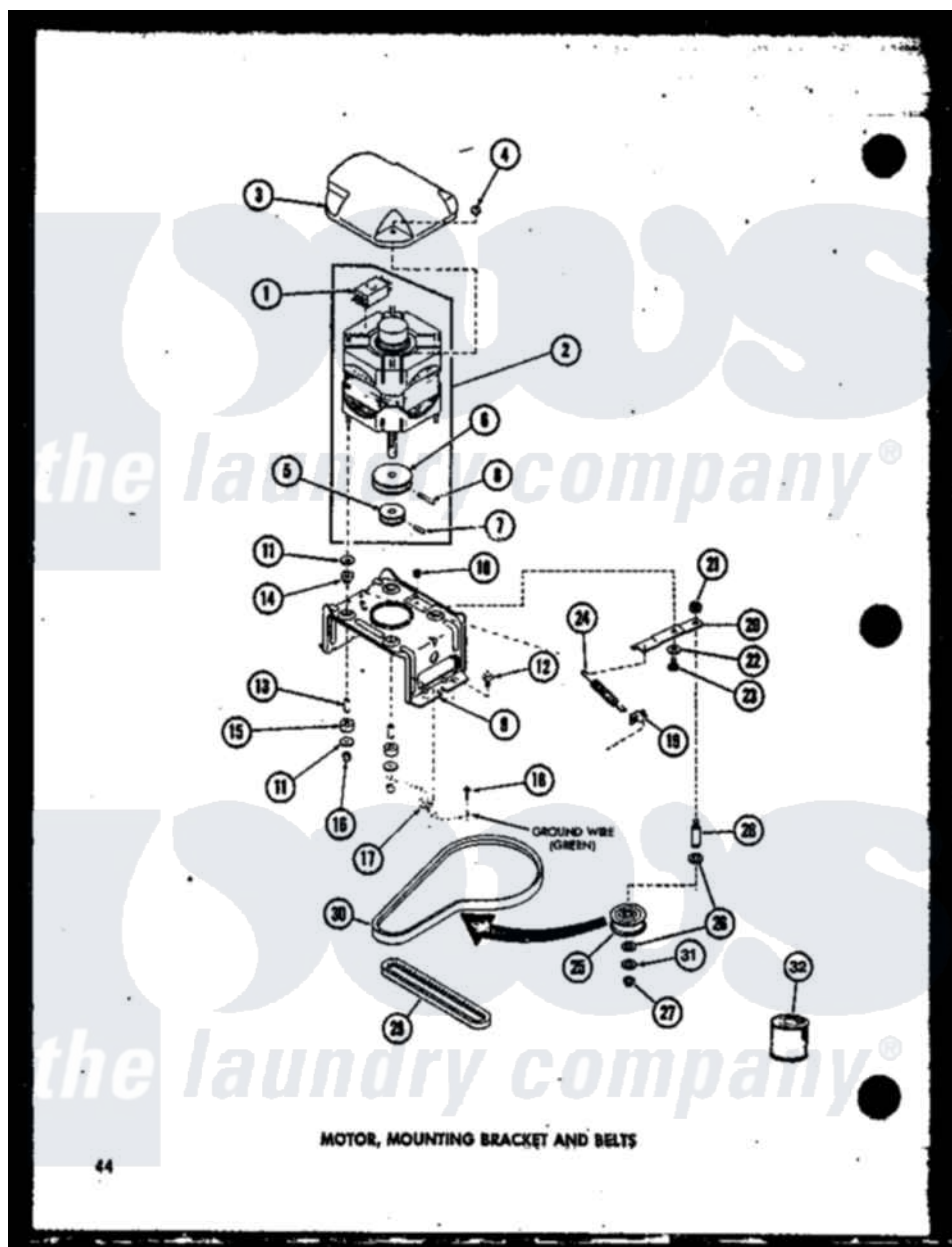

Amana TAA800 (BOM: P7575111W) 08 - MOTOR

Amana [Residential Amana TAA800 \(BOM: P7575111W\) Washer Parts](#) Parts Diagram 08 - MOTOR
 Click on the part number to view part

Item	Original Part Number	Replaced By	Status	Part Description
1	R0602508		Not Available	24139 SWITCH
"	R0602510		Not Available	MOTOR SWITCH
2	R0607001	27179P		Motor-Drive
3	R0603011	27136		Shield, Motor
4	R0601008	27201		Locknut
5	R0609501		Not Available	PULLEY, MOTOR
6	R0609501		Not Available	PULLEY, MOTOR
7	R0601508	10416		Pin, Roll
8	R0601509		Not Available	ROLL PIN
9	R0605514		Not Available	MOTOR MTG BRACKET
10	R0601011	27001225		Nut, Jam Mid Lock 1/4-20
11	R0600510		Not Available	WASHER
12	R0600018	27157		Screw, 10-24 X 5/8 Spec
13	R0603511		Not Available	SPACER
14	R0606509		Not Available	RUBBER MTG
15	R0606510		Not Available	RUBBER MTG

16	YR0601010	23604	Nut, Hex 10-32 Lock
17	R0601507	B5733302	Clip, Ground
18	R0600017	Not Available	SCREW
19	R0601539	28849	Clip, Spring
20	R0605586	40041002	Lever, Idler
21	R0601031	358160	Nut
22	R0600506	40054701	Washer
23	R0600016	40038901	Screw, 1/4-20
24	R0605539	37366	Spring, Idler
25	R0609508	Not Available	PULLEY, IDLER
26	R0600552	Y29443	Washer, Felt
27	R0601527	23748	Ring, Retaining
28	R0605538	28802	Shaft, Idler
29	R0606507	27155	Belt, Pump
30	R0606539	28808	Belt, Agitate And Spin
31	R0600526	52549	Washer, 501 ID X3/4 Odx
32	R0608011	Not Available	HI TEMP LUBE