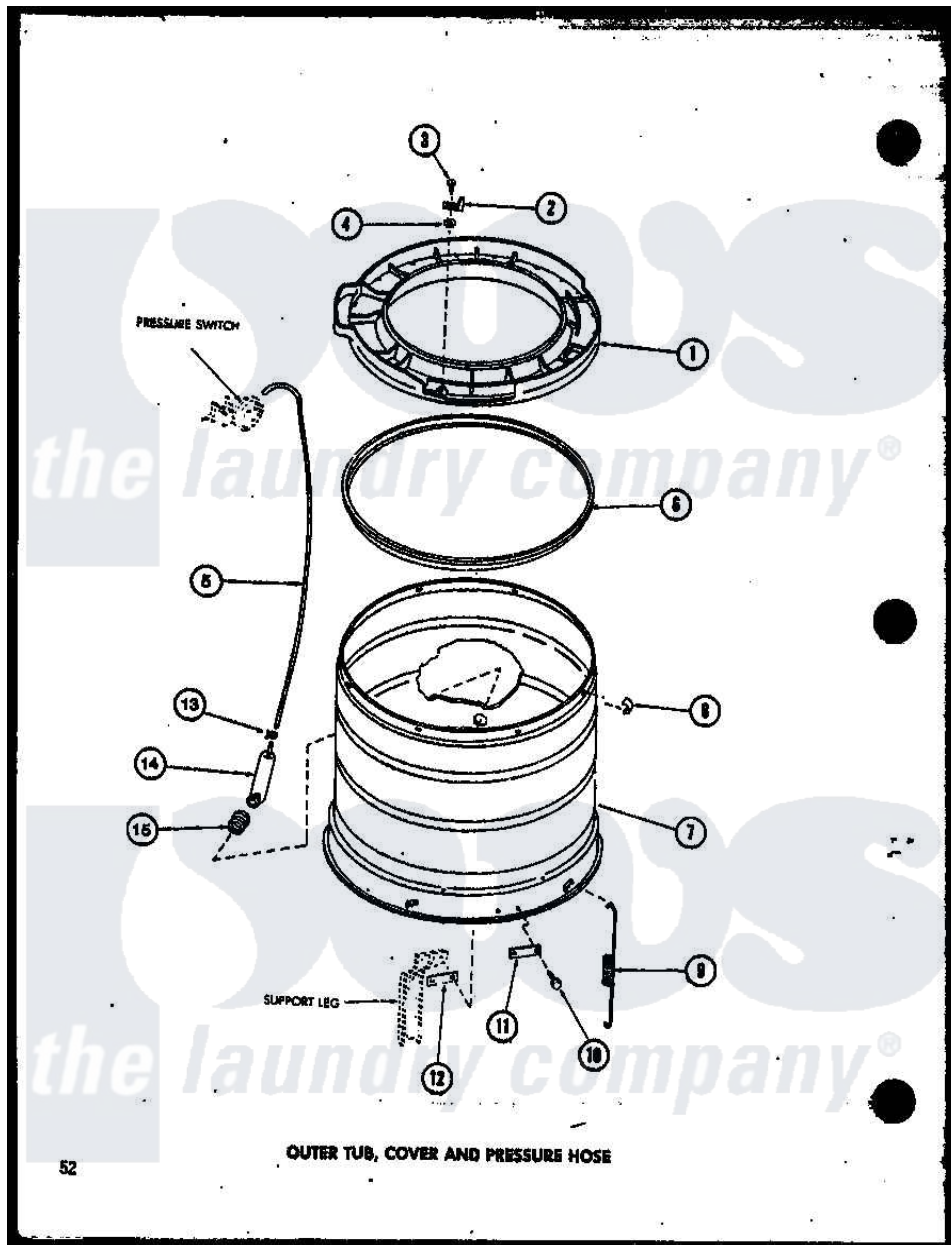

Amana TAA800 (BOM: P7575111W) 09 - OUTER TUB

52

OUTER TUB, COVER AND PRESSURE HOSE

Amana Residential Amana TAA800 (BOM: P7575111W) Washer Parts Parts Diagram 09 - OUTER TUB  
 Click on the part number to view part

Item	Original Part Number	Replaced By	Status	Part Description
1	R0603540	<a href="#">31153</a>		Cover Outer Tub
2	R0605520		Not Available	TRIGGER
3	R0600017		Not Available	SCREW
4	R0600517		Not Available	LOCKWASHER
5	R0606545		Not Available	TUBING,48
6	R0604506	<a href="#">27184</a>		Gasket, Tub Cover
7	R0603014	<a href="#">392P3</a>		Kit, Outer Tub
8	R0601513		Not Available	SPRING CLIP
9	R0605521	<a href="#">27239</a>		Spring, Leg
10	R0600020	<a href="#">40128701</a>		Screw, 5/16-18 X .50
11	R0605522	<a href="#">27926</a>		Plate, Leg .063
12	R0605523	<a href="#">27927</a>		Plate, Leg .032
13	R0601540	<a href="#">596669</a>		Clamp, Manifold
14	R0603541	<a href="#">40008501</a>		Assembly, Pressure Bulb
15	R0606543	<a href="#">40037801</a>		Grommet