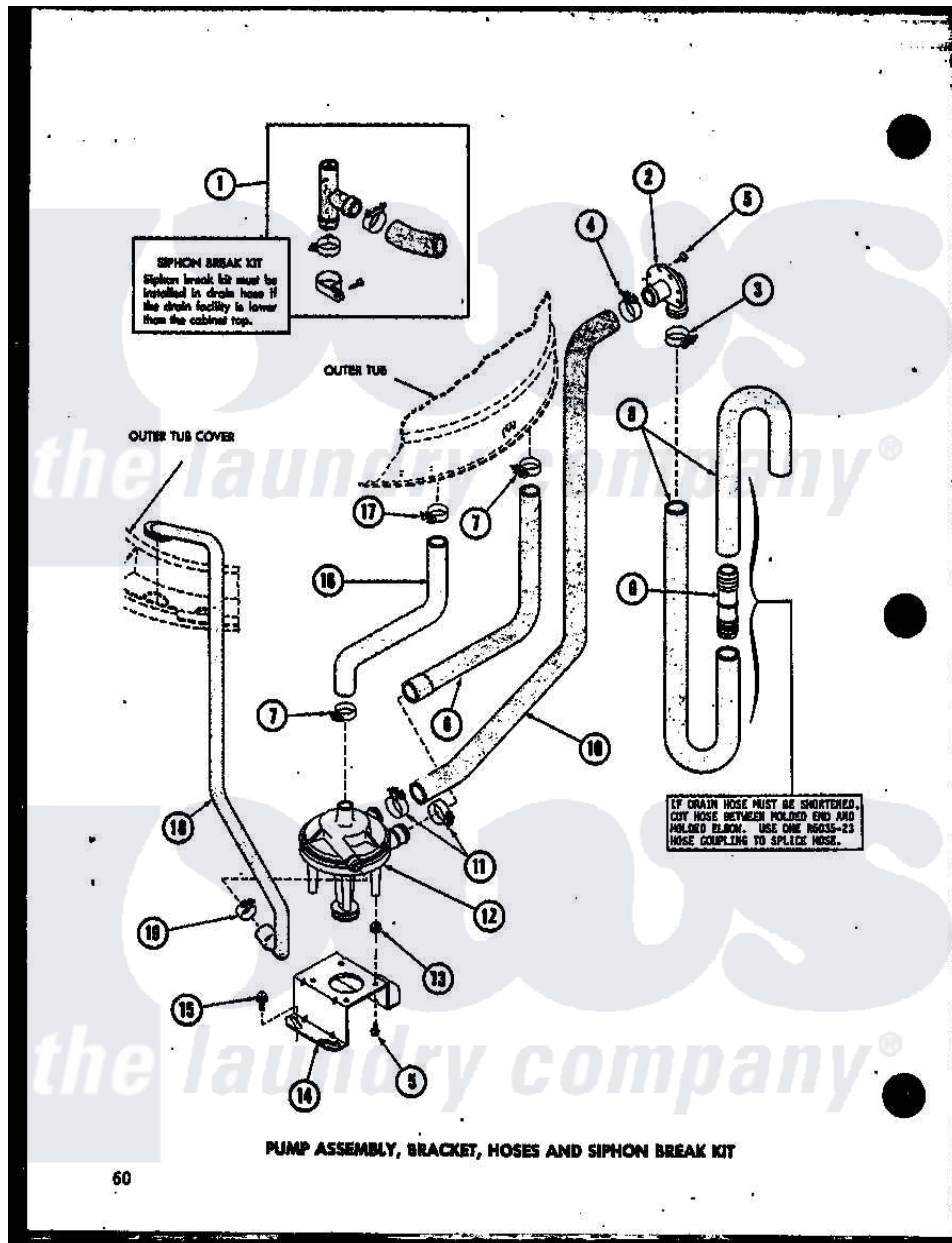

Amana TAA800 (BOM: P7575111W) 12 - PUMP ASSY

Amana Residential Amana TAA800 (BOM: P7575111W) Washer Parts Parts Diagram 12 - PUMP ASSY
 Click on the part number to view part

Item	Original Part Number	Replaced By	Status	Part Description
1	R0610006	76660		Break-Sphn
2	R0603522		Not Available	DRAIN HOSE ELBOW
3	R0601518	285655		Clamp, Hose
4	R0601519	285655		Clamp, Hose
5	R0600028	27001200		Screw
6	R0606514		Not Available	HOSE
7	R0601515	285655		Clamp, Hose
8	R0606516	28293		Hose, Drain
9	R0603523	16272		Connector, Straight
10	R0606515		Not Available	PUMP-TO-ELLOW HOSE
11	R0601516	285655		Clamp, Hose
12	R0610501	31968		Assembly, Pump NA
13	R0601014	31098		Screw, 10-10 5/8 Unslot
14	R0605524	27105		Bracket, Pump Mounting
15	R0600018	27157		Screw, 10-24 X 5/8 Spec
16	R0606513		Not Available	HOSE

17	R0601505	285655	Clamp, Hose
18	R0606512	Not Available	RECIRCULATING HOSE
19	R0601517	285655	Clamp, Hose