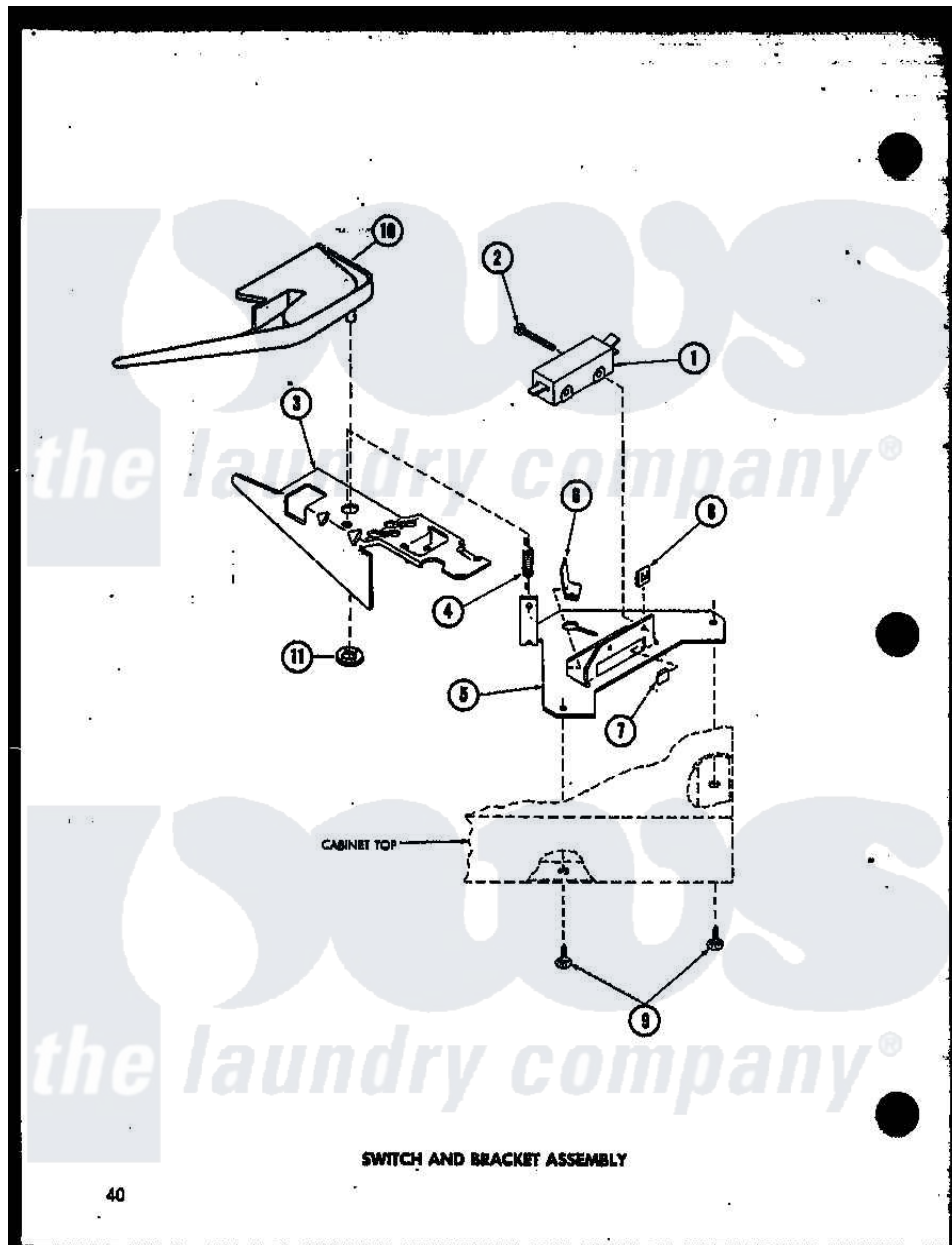

Amana TAA800 (BOM: P7575111W) 13 - SWITCH AND BRACKET ASSY

Amana Residential Amana TAA800 (BOM: P7575111W) Washer Parts Diagram 13 - SWITCH AND BRACKET ASSY

[Click on the part number to view part](#)

Item	Original Part Number	Replaced By	Status	Part Description
1	R0602507	27612		Switch, Lid
2	R0600011		Not Available	SCREW
3	R0605504	27602		Lever, Out-Of-Bal Switch
4	R0605506		Not Available	SPRING
5	R0605505		Not Available	BRACKET
6	R0601503		Not Available	U-CLIP
7	R0601504	27610		Clip, U
8	R0601006		Not Available	NUT
9	R0600012	489464		Screw
10	R0605671		Not Available	SWITCH SHIELD
11	R0601032	29043		Nut, Push