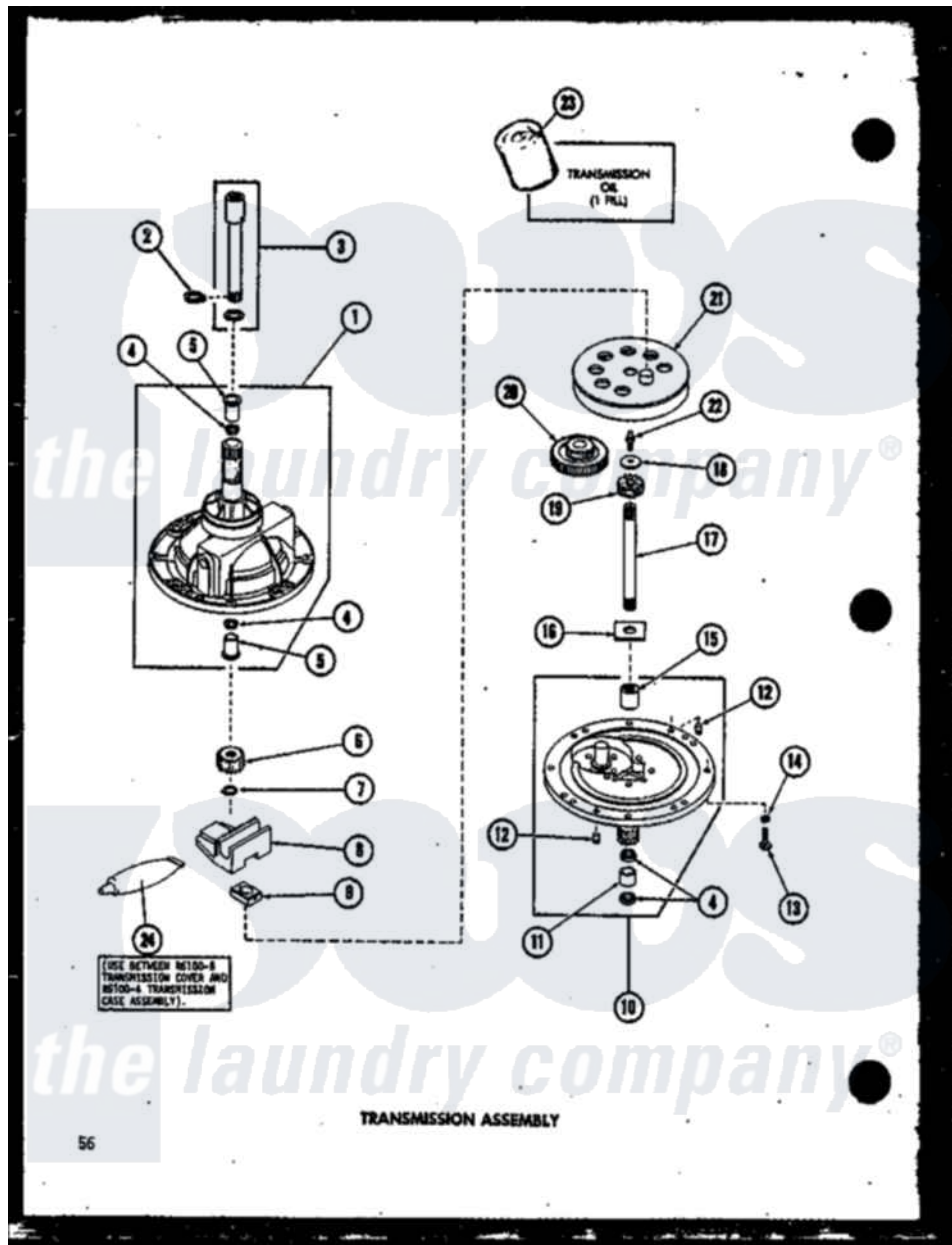

Amana TAA800 (BOM: P7575111W) 14 - TRANSMISSION ASSY

Amana Residential Amana TAA800 (BOM: P7575111W) Washer Parts Parts Diagram 14 - TRANSMISSION ASSY  
 Click on the part number to view part

Item	Original Part Number	Replaced By	Status	Part Description
1	R0610004		Not Available	ASSY, TRANSMISSION CASE
2	R0601511	<a href="#">27197</a>		Ring, Retaining
3	R0610040	<a href="#">368P3</a>		Kit, Coupling And Shaft
4	R0606517	<a href="#">40042701</a>		Seal- Oil
5	R0605537		Not Available	BEARING
6	R0605542		Not Available	AG PINION
7	R0601511	<a href="#">27197</a>		Ring, Retaining
8	R0605544	<a href="#">Y31526</a>		Rack
9	R0605545	<a href="#">26493</a>		Slide
10	R0610005		Not Available	ASSEMBLY, TRANSMISSION COVER
11	R0605546	<a href="#">27022</a>		Bearing
12	R0605548		Not Available	PIN
13	R0600023	<a href="#">20253</a>		Screw, Cap-1/4-20 X 1"
14	R0600520	<a href="#">02431</a>		Lockwasher, 1/4 Ext Shk
15	R0605547		Not Available	ROLLER, CLUTCH
16	R0600522	<a href="#">27016</a>		Washer

17	R0605540	<a href="#">27081P</a>	Shaft Input Package
18	R0600521	<a href="#">40041501</a>	Washer
19	R0605543	<a href="#">29156</a>	Pinion, Input
20	R0603521	Not Available	REDUCTION GEAR
21	R0605541	<a href="#">26577</a>	Assembly, Gear And Stud
22	R0600024	Not Available	SCREW
23	R0608001	<a href="#">27243P</a>	Oil, CW Transmission F-
24	R0608007	Not Available	LOC TITE