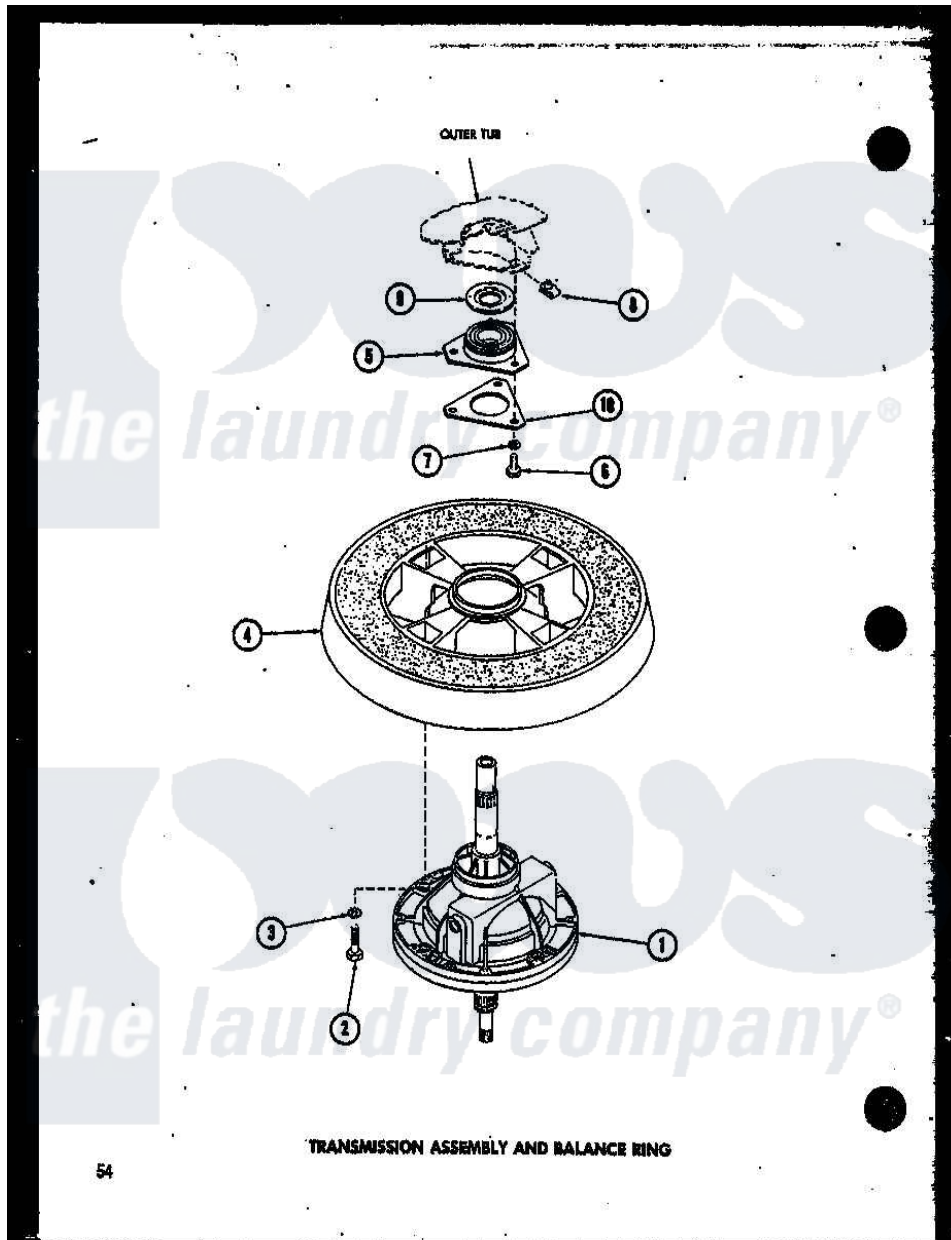

Amana TAA800 (BOM: P7575111W) 15 - TRANSMISSION ASSY AND BALANCE RING

TRANSMISSION ASSEMBLY AND BALANCE RING

54

Amana Residential Amana TAA800 (BOM: P7575111W) Washer Parts Parts Diagram 15 - TRANSMISSION ASSY AND BALANCE RING

Click on the part number to view part

Item	Original Part Number	Replaced By	Status	Part Description
1	R0607501		Not Available	ASSY, TRANSMISSION
2	R0600022		Not Available	SCREW
3	R0600520	02431		Lockwasher, 1/4 Ext Shk
4	R0610012		Not Available	ASSY,BALANCE RING-COMPL
5	R0610011	40004201P		Main Bearing Assembly
6	R0600021		Not Available	SCREW
7	R0600519		Not Available	LOCKWASHER
8	R0601013	27222		Nut, Retainer 5/16-18
9	R0605536	27187		Flinger
10	R0600518		Not Available	WASHER