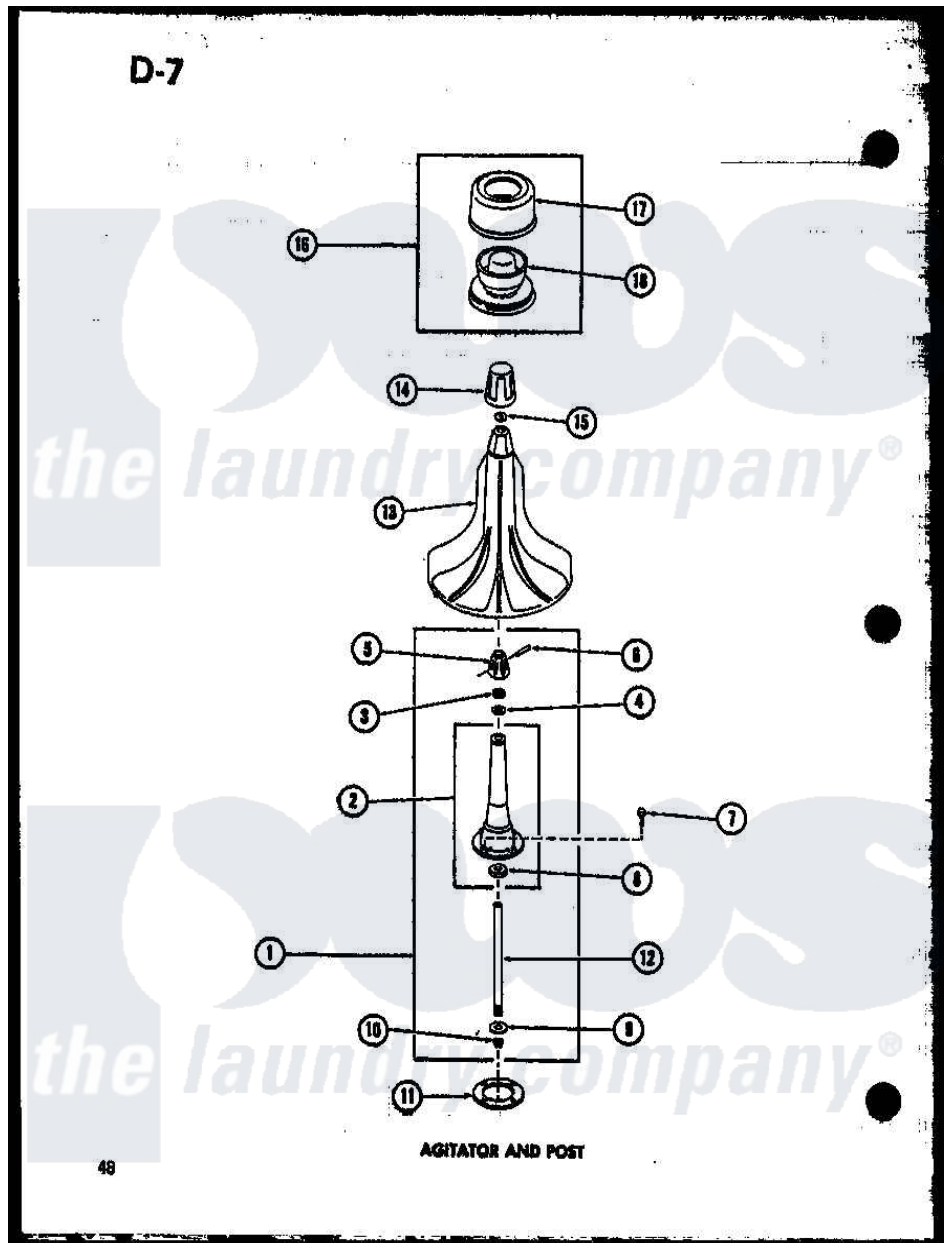

Amana TAA800 (BOM: P7575117W) 01 - AGITATOR AND POST

Amana Residential Amana TAA800 (BOM: P7575117W) Washer Parts Parts Diagram 01 - AGITATOR AND POST
 Click on the part number to view part

Item	Original Part Number	Replaced By	Status	Part Description
1	R0610001		Not Available	ASSEMBLY, AGITATOR POST
2	R0605519		Not Available	POST, AGITATOR
3	R0600511		Not Available	WASHER
4	R0600512	04704		Washer, .630idx1.125odx
5	R0603518	28091		Assembly, Agitator Shaftanddr
6	R0601510	20243		Pin, Taper
7	R0600019	3400527		Screw
8	R0600513		Not Available	THRUST WASHER
9	R0600514	27164		Washer, Spline
10	R0601511	27197		Ring, Retaining
11	R0604503	27020		Gasket, Center Column
12	R0610002	28091		Assembly, Agitator Shaftanddr
13	R0603513		Not Available	AGITATOR
14	R0603514		Not Available	HOLD-DOWN CAP
15	R0600515		Not Available	WASHER

16	R0603515	Not Available	SALES ITEM ONLY (DISPENSER)
17	R0603517	Not Available	TOP:SEE NOTE
18	R0603516	Not Available	BODY, DISPENSER