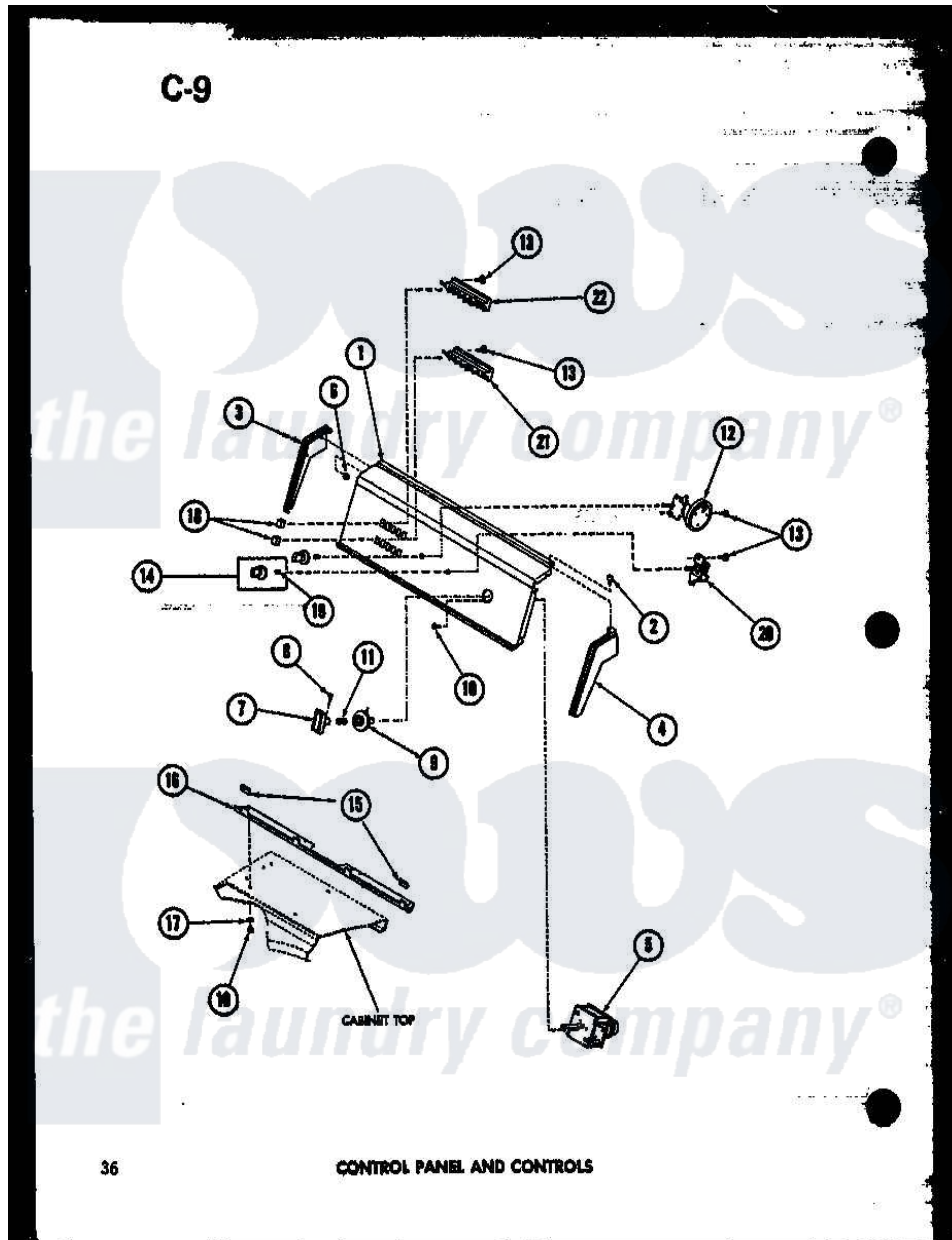

Amana TAA800 (BOM: P7575117W) 04 - CONTROL PANEL AND CONTROLS

Amana Residential Amana TAA800 (BOM: P7575117W) Washer Parts Parts Diagram 04 - CONTROL PANEL AND CONTROLS

Click on the part number to view part

Item	Original Part Number	Replaced By	Status	Part Description
1	R0603081		Not Available	PANEL, CONTROL
2	R0600002		Not Available	SCREW
3	R0603005		Not Available	END, CONTROL HOOD
4	R0603004		Not Available	HOOD END RH
5	R0604006		Not Available	TIMER
6	R0601001		Not Available	NUT
7	R0603502	510139P		Assembly Blower Fan Package
8	R0600005		Not Available	SET SCREW
9	R0603505		Not Available	INDICATOR
10	R0600004	W10116760		Screw
11	R0605501		Not Available	SPRING
12	R0602501		Not Available	SWITCH,PRESSURE
13	R0600001	W10116760		Screw
14	R0603007		Not Available	CONTROL KNOB ASSY

15	R0605503	Not Available	SLEEVE
16	R0603006	Not Available	PANEL SUPPORT
17	R0600501	20493	Washer, 11/64 ID x 3/8 OD
18	R0603501	Not Available	SWITCH BUTTON
19	R0601501	Not Available	CLIP
20	R0602001	Not Available	SIGNAL BUZZER
21	R0602503	Not Available	SELECTOR SWITCH
22	R0602506	28743	Switch Water Temp 5