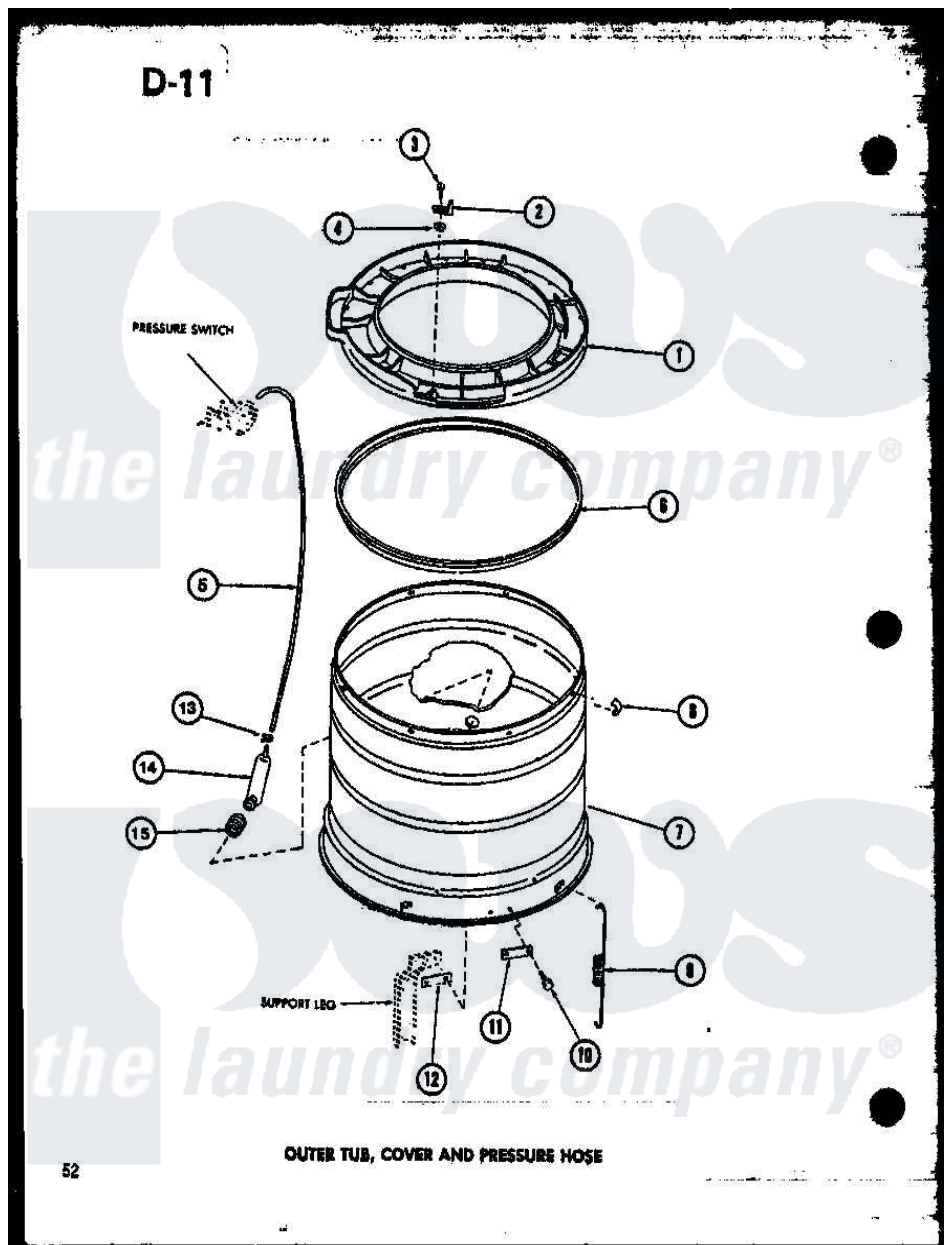

Amana TAA800 (BOM: P7575117W) 10 - OUTER TUB

Amana Residential Amana TAA800 (BOM: P7575117W) Washer Parts Parts Diagram 10 - OUTER TUB
 Click on the part number to view part

Item	Original Part Number	Replaced By	Status	Part Description
1	R0603540	31153		Cover Outer Tub
2	R0605520		Not Available	TRIGGER
3	R0600017		Not Available	SCREW
4	R0600517		Not Available	LOCKWASHER
5	R0606545		Not Available	TUBING, 48
6	R0604506	27184		Gasket, Tub Cover
7	R0603014	392P3		Kit, Outer Tub
8	R0601513		Not Available	SPRING CLIP
9	R0605521	27239		Spring, Leg
10	R0600020	40128701		Screw, 5/16-18 X .50
11	R0605522	27926		Plate, Leg .063
12	R0605523	27927		Plate, Leg .032
13	R0601540	596669		Clamp, Manifold
14	R0603541	40008501		Assembly, Pressure Bulb
15	R0606543	40037801		Grommet