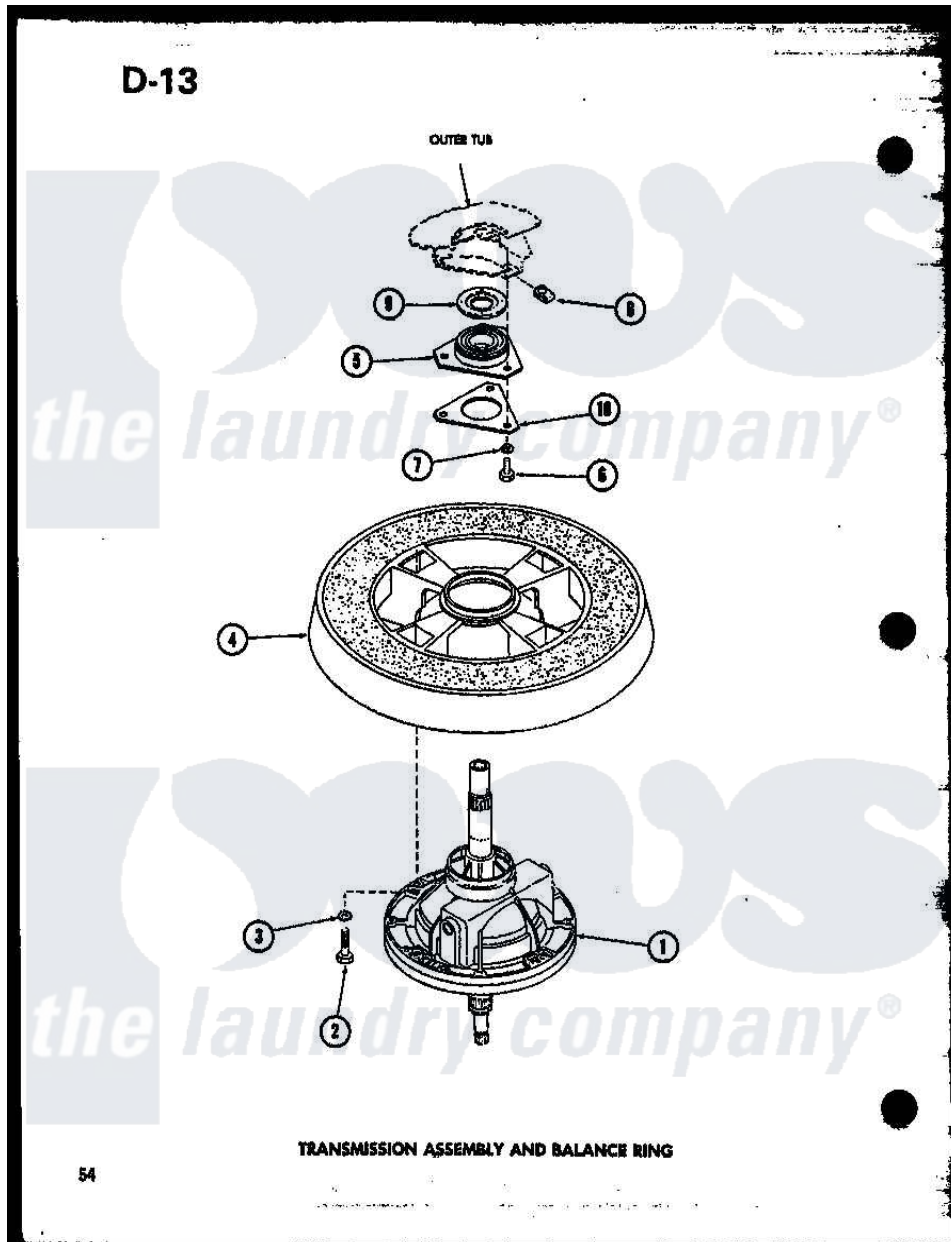

Amana TAA800 (BOM: P7575117W) 15 - TRANSMISSION ASSY AND BALANCE RING

Amana Residential Amana TAA800 (BOM: P7575117W) Washer Parts Parts Diagram 15 - TRANSMISSION ASSY AND BALANCE RING

Click on the part number to view part

Item	Original Part Number	Replaced By	Status	Part Description
1	R0607501		Not Available	ASSY, TRANSMISSION
2	R0600022		Not Available	SCREW
3	R0600520	<a href="#">02431</a>		Lockwasher, 1/4 Ext Shk
4	R0610012		Not Available	ASSY,BALANCE RING-COMPL
5	R0610011	<a href="#">40004201P</a>		Main Bearing Assembly
6	R0600021		Not Available	SCREW
7	R0600519		Not Available	LOCKWASHER
8	R0601013	<a href="#">27222</a>		Nut, Retainer 5/16-18
9	R0605536	<a href="#">27187</a>		Flinger
10	R0600518		Not Available	WASHER