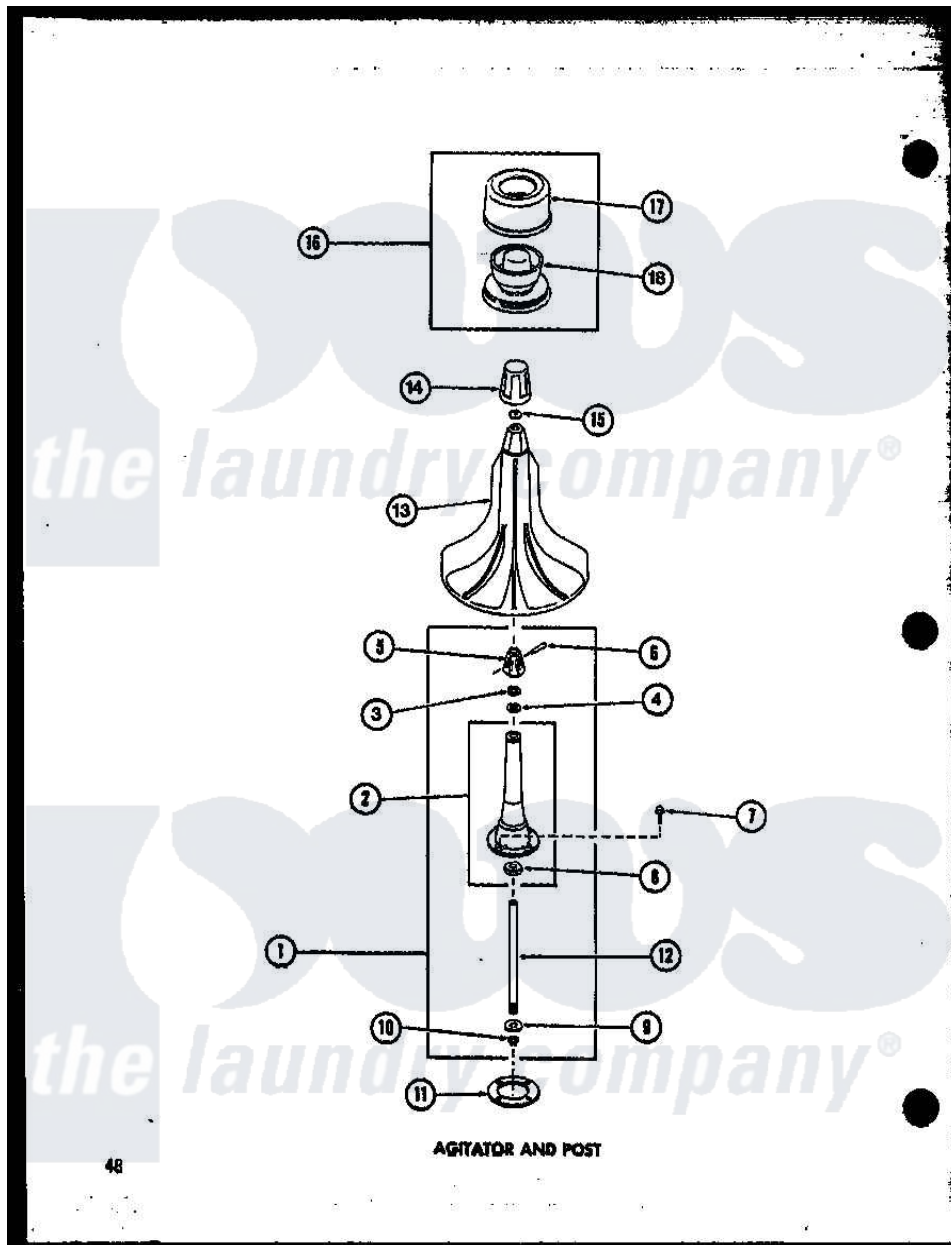

Amana TAA800 (BOM: P7704005W) 01 - AGITATOR AND POST

Amana Residential Amana TAA800 (BOM: P7704005W) Washer Parts Parts Diagram 01 - AGITATOR AND POST  
 Click on the part number to view part

Item	Original Part Number	Replaced By	Status	Part Description
1	R0610001		Not Available	ASSEMBLY, AGITATOR POST
2	R0605519		Not Available	POST, AGITATOR
3	R0600511		Not Available	WASHER
4	R0600512	<a href="#">04704</a>		Washer, .630idx1.125odx
5	R0603518	<a href="#">28091</a>		Assembly, Agitator Shaft and Drive
6	R0601510	<a href="#">20243</a>		Pin, Taper
7	R0600019	<a href="#">3400527</a>		Screw
8	R0600513		Not Available	THRUST WASHER
9	R0600514	<a href="#">27164</a>		Washer, Spline
10	R0601511	<a href="#">27197</a>		Ring, Retaining
11	R0604503	<a href="#">27020</a>		Gasket, Center Column
12	R0610002	<a href="#">28091</a>		Assembly, Agitator Shaft and Drive
13	R0603513		Not Available	AGITATOR
14	R0603514		Not Available	HOLD-DOWN CAP
15	R0600515		Not Available	WASHER
				SALES ITEM ONLY

16	R0603515	Not Available	SALES ITEM ONLY (DISPENSER)
17	R0603517	Not Available	TOP:SEE NOTE
18	R0603516	Not Available	BODY, DISPENSER