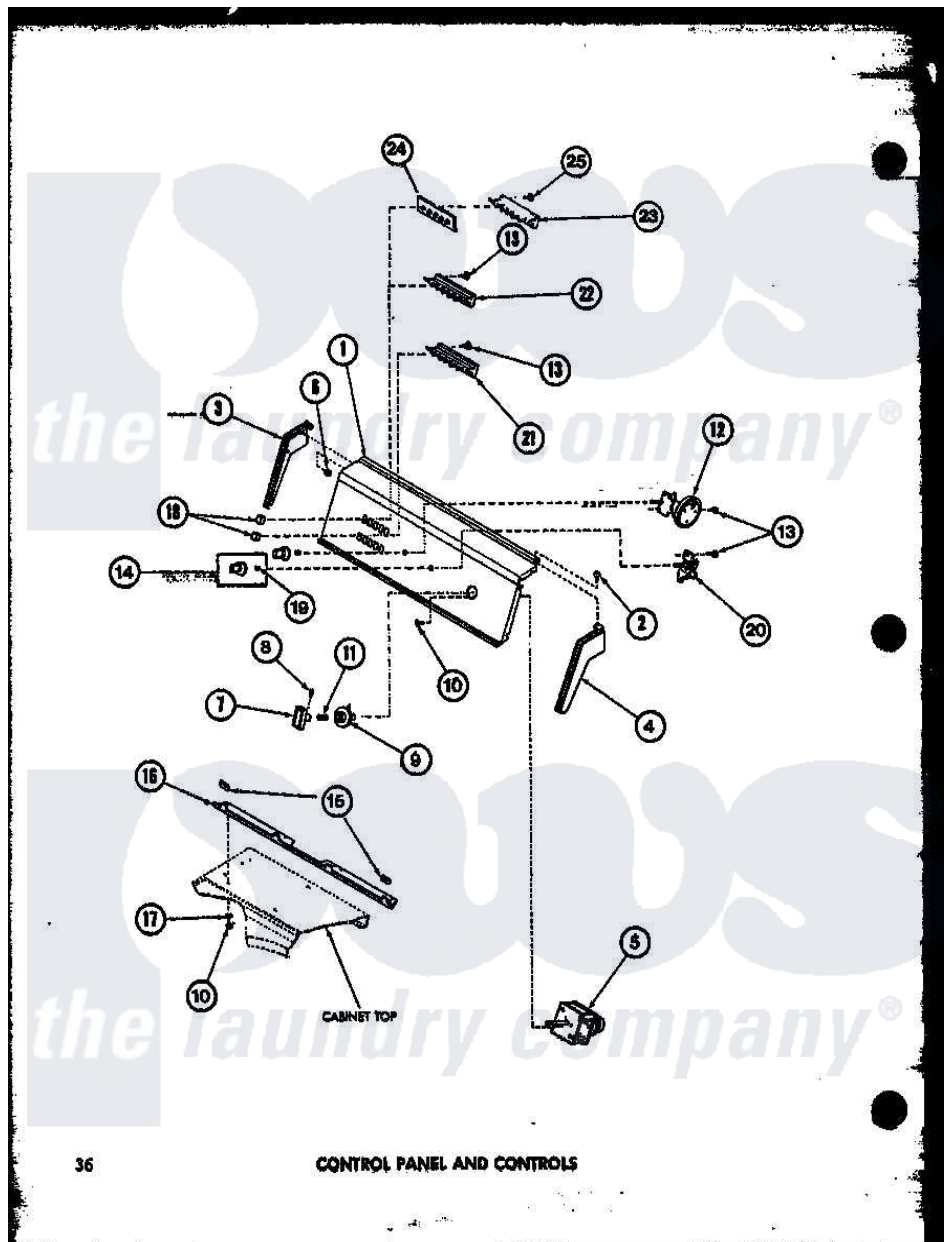

# Amana TAA800 (BOM: P7704005W) 04 - CONTROL PANEL AND CONTROLS

Amana Residential Amana TAA800 (BOM: P7704005W) Washer Parts Parts Diagram 04 - CONTROL PANEL AND CONTROLS

[Click on the part number to view part](#)

Item	Original Part Number	Replaced By	Status	Part Description
1	R0603092		Not Available	PANEL-CONTROL
2	R0600002		Not Available	SCREW
3	R0603005		Not Available	END, CONTROL HOOD
4	R0603004		Not Available	HOOD END RH
5	R0604006		Not Available	TIMER
6	R0601001		Not Available	NUT
7	R0603502	<a href="#">510139P</a>		Assembly Blower Fan Package
8	R0600005		Not Available	SET SCREW
9	R0603505		Not Available	INDICATOR
10	R0600004	<a href="#">W10116760</a>		Screw
11	R0605501		Not Available	SPRING
12	R0602501		Not Available	SWITCH,PRESSURE
13	R0600001	<a href="#">W10116760</a>		Screw
14	R0603007		Not Available	CONTROL KNOB ASSY

15	R0605503	Not Available	SLEEVE
16	R0603006	Not Available	PANEL SUPPORT
17	R0600501	<a href="#">20493</a>	Washer, 11/64 ID x 3/8 OD
18	R0603501	Not Available	SWITCH BUTTON
19	R0601501	Not Available	CLIP
20	R0602001	Not Available	SIGNAL BUZZER
21	R0602503	Not Available	SELECTOR SWITCH
22	R0602506	<a href="#">28743</a>	Switch Water Temp 5