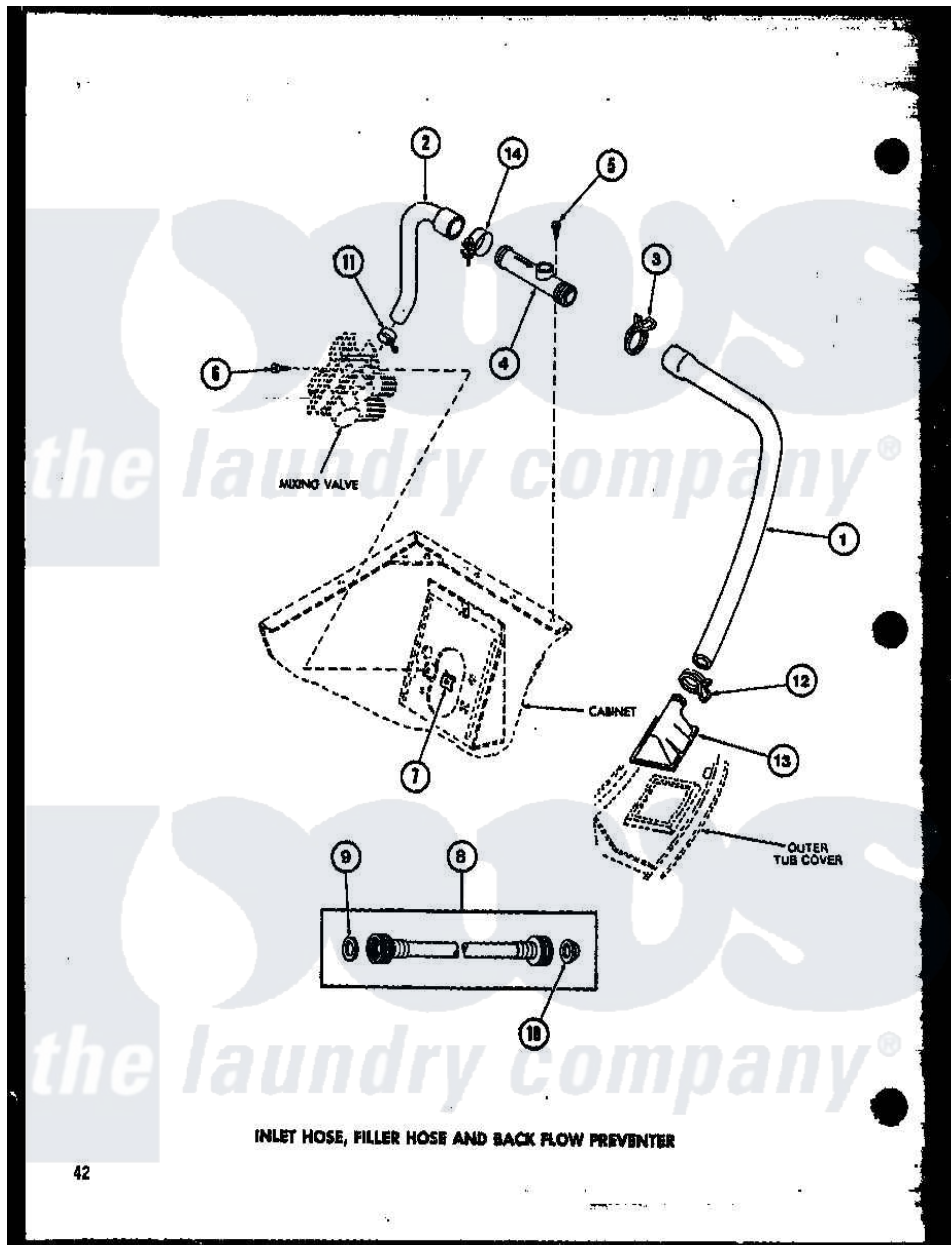

Amana TAA800 (BOM: P7704005W) 06 - INLET HOSE

Amana Residential Amana TAA800 (BOM: P7704005W) Washer Parts Parts Diagram 06 - INLET HOSE
 Click on the part number to view part

Item	Original Part Number	Replaced By	Status	Part Description
1	R0606544		Not Available	HOSE
2	R0606503	27183		Hose, Mixing Valve
3	R0601541	285655		Clamp, Hose
4	R0605507	34280		Assembly, Backflow Prevento
5	R0600004	W10116760		Screw
6	R0600009		Not Available	SCREW
7	R0601007	54038		NUt, Speed U-Type
8	R0606504	202860		Inlet Hose Assembly
9	R0600505	Y013783		Washer, Inlet Hose
10	R0600504	22002960		Strainer, Washer Inlet
11	R0601505	285655		Clamp, Hose
12	R0601542	29210		Hose Clamp
13	R0603542		Not Available	HEAD, WATER INLET
14	R0601505	285655		Clamp, Hose