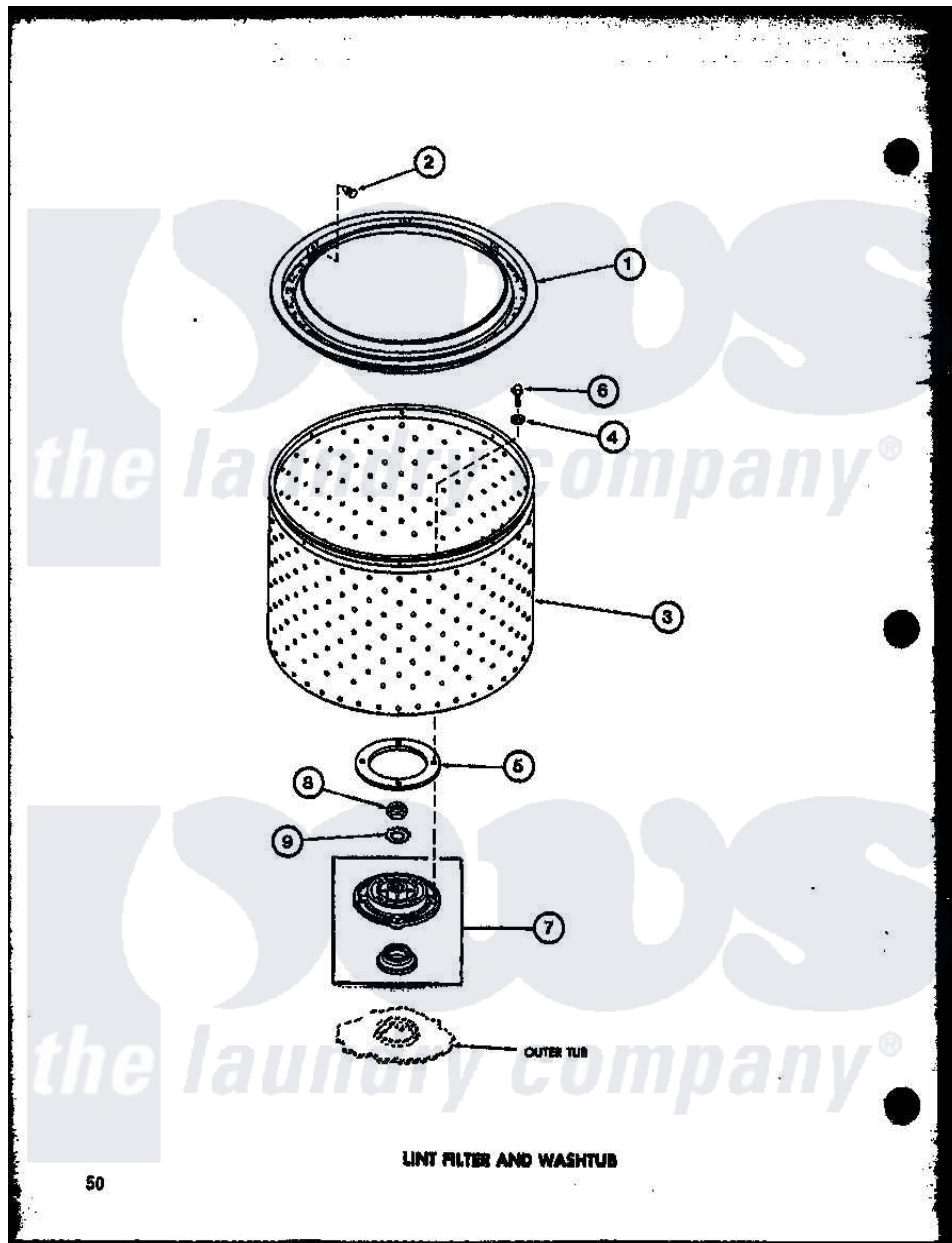

Amana TAA800 (BOM: P7704005W) 07 - LINT FILTER AND WASHTUB

Amana Residential Amana TAA800 (BOM: P7704005W) Washer Parts Parts Diagram 07 - LINT FILTER AND WASHTUB

Click on the part number to view part

Item	Original Part Number	Replaced By	Status	Part Description
1	R0603543	33521		Filter Lint/Clothes Guard
2	R0601543	29474		Fastener, Lint Filter
3	R0603013	39252P		Wash Tub
4	R0604504	28094		Gasket
5	R0604505	39122		Gasket, Washtub
6	R0600019	3400527		Screw
7	R0610014	356P3		Kit, Seal-Washer
8	R0601012	40016301		Nut, Lock
9	R0600516	27163		Lockwasher