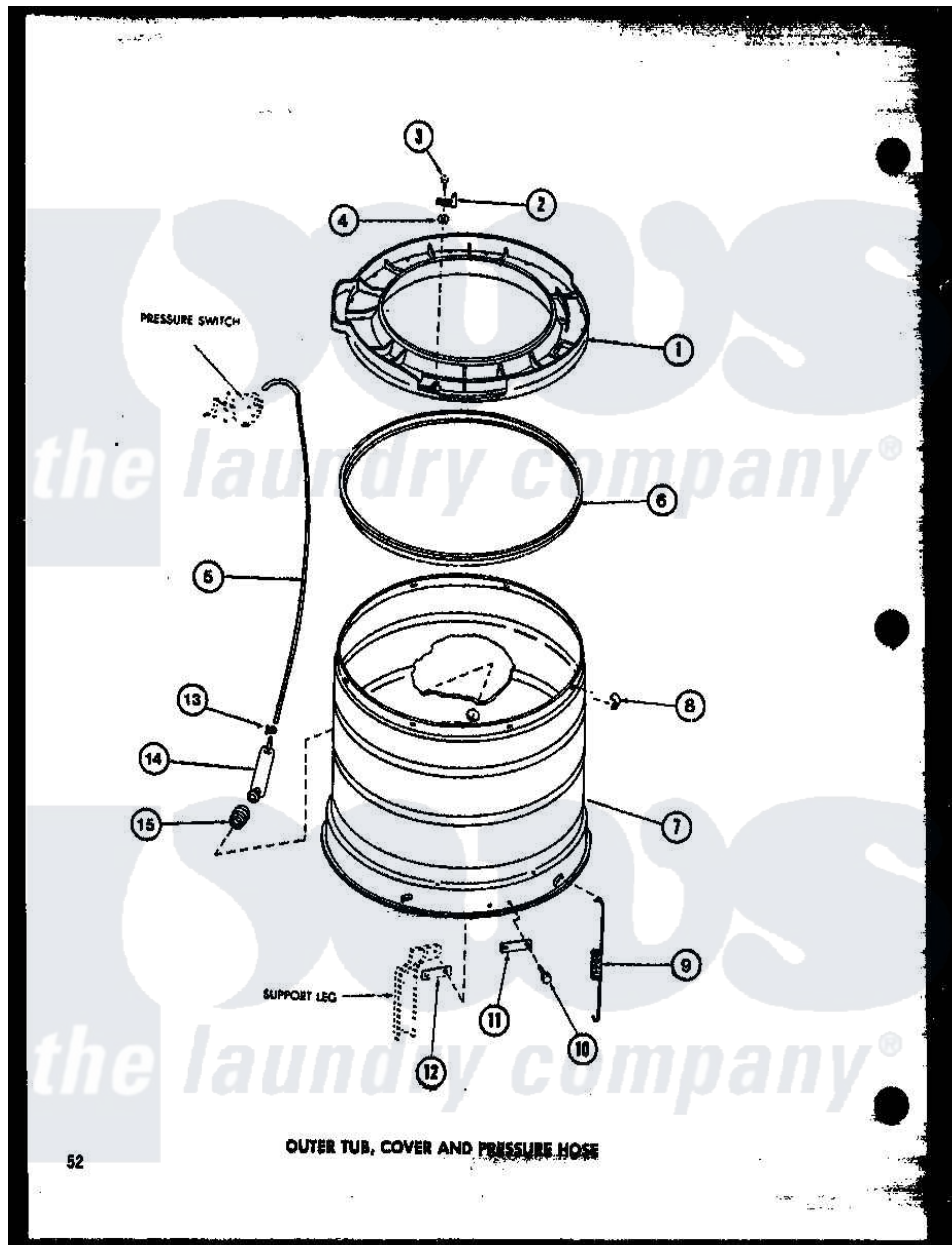

Amana TAA800 (BOM: P7704005W) 10 - OUTER TUB

Amana Residential Amana TAA800 (BOM: P7704005W) Washer Parts Parts Diagram 10 - OUTER TUB  
 Click on the part number to view part

Item	Original Part Number	Replaced By	Status	Part Description
1	R0603540	<a href="#">31153</a>		Cover Outer Tub
2	R0605520		Not Available	TRIGGER
3	R0600017		Not Available	SCREW
4	R0600517		Not Available	LOCKWASHER
5	R0606545		Not Available	TUBING,48
6	R0604506	<a href="#">27184</a>		Gasket, Tub Cover
7	R0603014	<a href="#">392P3</a>		Kit, Outer Tub
8	R0601513		Not Available	SPRING CLIP
9	R0605521	<a href="#">27239</a>		Spring, Leg
10	R0600020	<a href="#">40128701</a>		Screw, 5/16-18 X .50
11	R0605522	<a href="#">27926</a>		Plate, Leg .063
12	R0605523	<a href="#">27927</a>		Plate, Leg .032
13	R0601540	<a href="#">596669</a>		Clamp, Manifold
14	R0603541	<a href="#">40008501</a>		Assembly, Pressure Bulb
15	R0606543	<a href="#">40037801</a>		Grommet