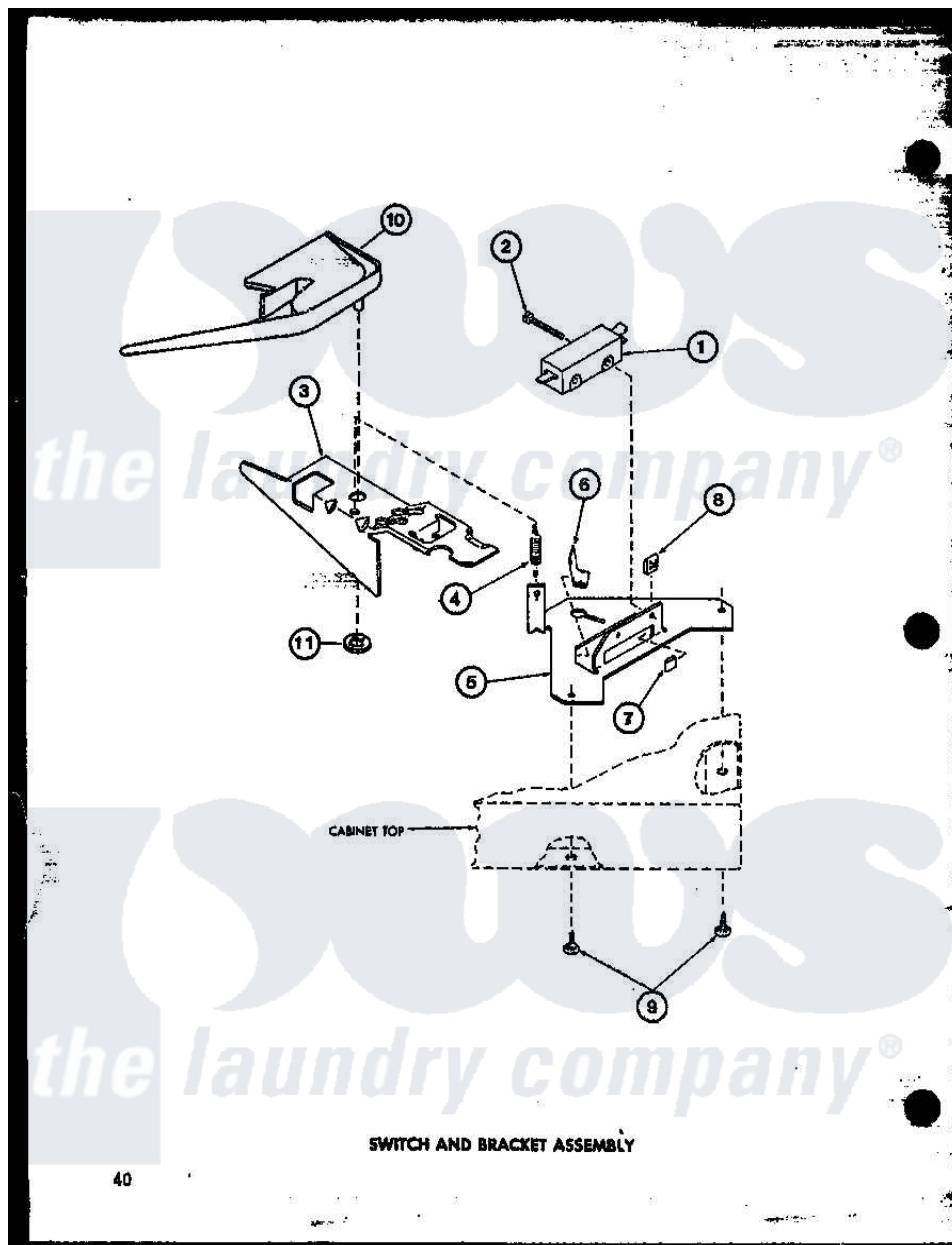

Amana TAA800 (BOM: P7704005W) 13 - SWITCH AND BRACKET ASSY

Amana Residential Amana TAA800 (BOM: P7704005W) Washer Parts Parts Diagram 13 - SWITCH AND BRACKET ASSY

[Click on the part number to view part](#)

Item	Original Part Number	Replaced By	Status	Part Description
1	R0602507	27612		Switch, Lid
2	R0600011		Not Available	SCREW
3	R0605504	27602		Lever, Out-Of-Bal Switch
4	R0605506		Not Available	SPRING
5	R0605505		Not Available	BRACKET
6	R0601503		Not Available	U-CLIP
7	R0601504	27610		Clip, U
8	R0601006		Not Available	NUT
9	R0600012	489464		Screw
10	R0605671		Not Available	SWITCH SHIELD
11	R0601032	29043		Nut, Push