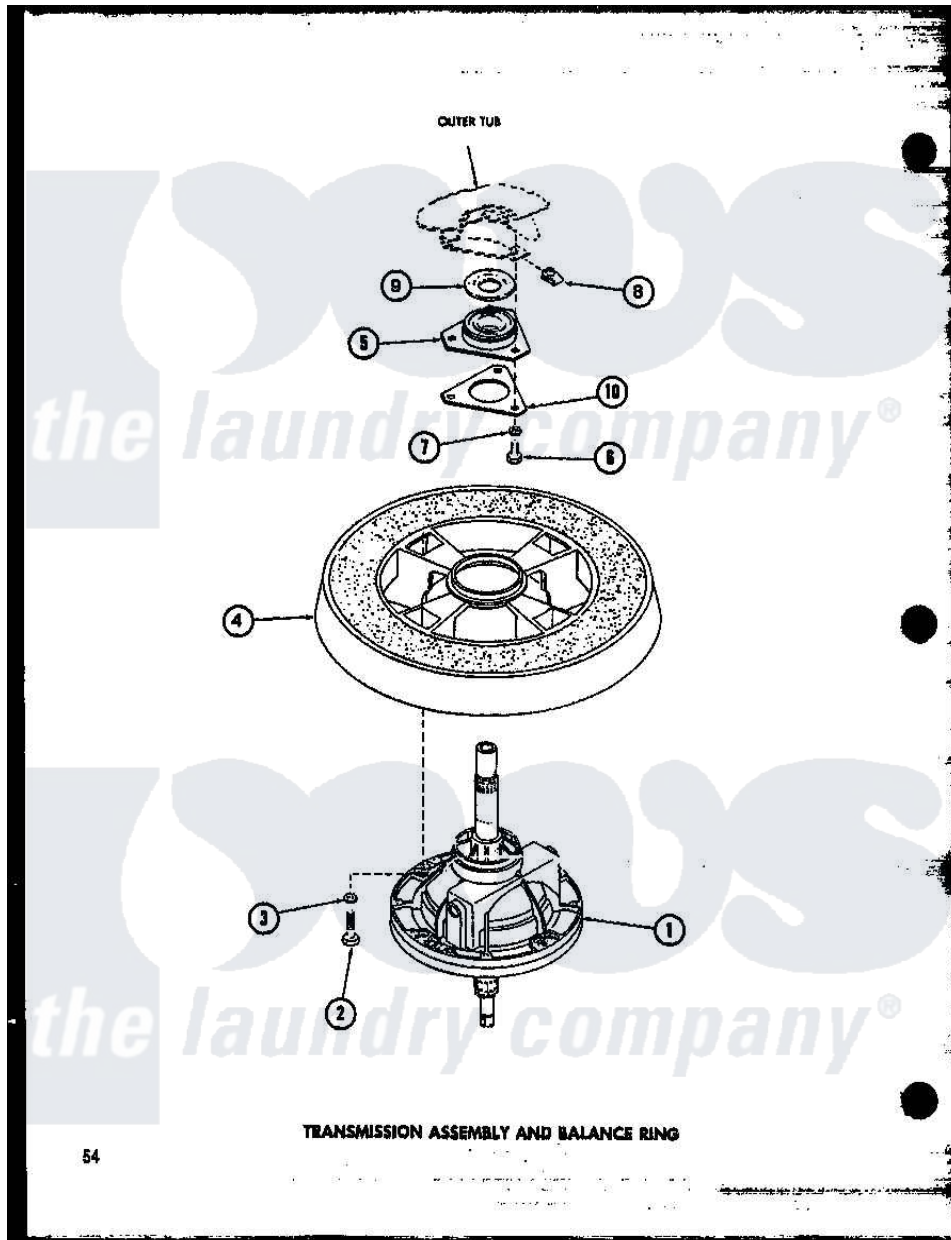

Amana TAA800 (BOM: P7704005W) 15 - TRANSMISSION ASSY AND BALANCE RING

Amana Residential Amana TAA800 (BOM: P7704005W) Washer Parts Parts Diagram 15 - TRANSMISSION ASSY AND BALANCE RING

Click on the part number to view part

Item	Original Part Number	Replaced By	Status	Part Description
1	R0607504		Not Available	TRANSMISSION
2	R0600022		Not Available	SCREW
3	R0600520	<a href="#">02431</a>		Lockwasher, 1/4 Ext Shk
4	R0610012		Not Available	ASSY,BALANCE RING-COMPL
5	R0610011	<a href="#">40004201P</a>		Main Bearing Assembly
6	R0600021		Not Available	SCREW
7	R0600519		Not Available	LOCKWASHER
8	R0601013	<a href="#">27222</a>		Nut, Retainer 5/16-18
9	R0605536	<a href="#">27187</a>		Flinger
10	R0600518		Not Available	WASHER