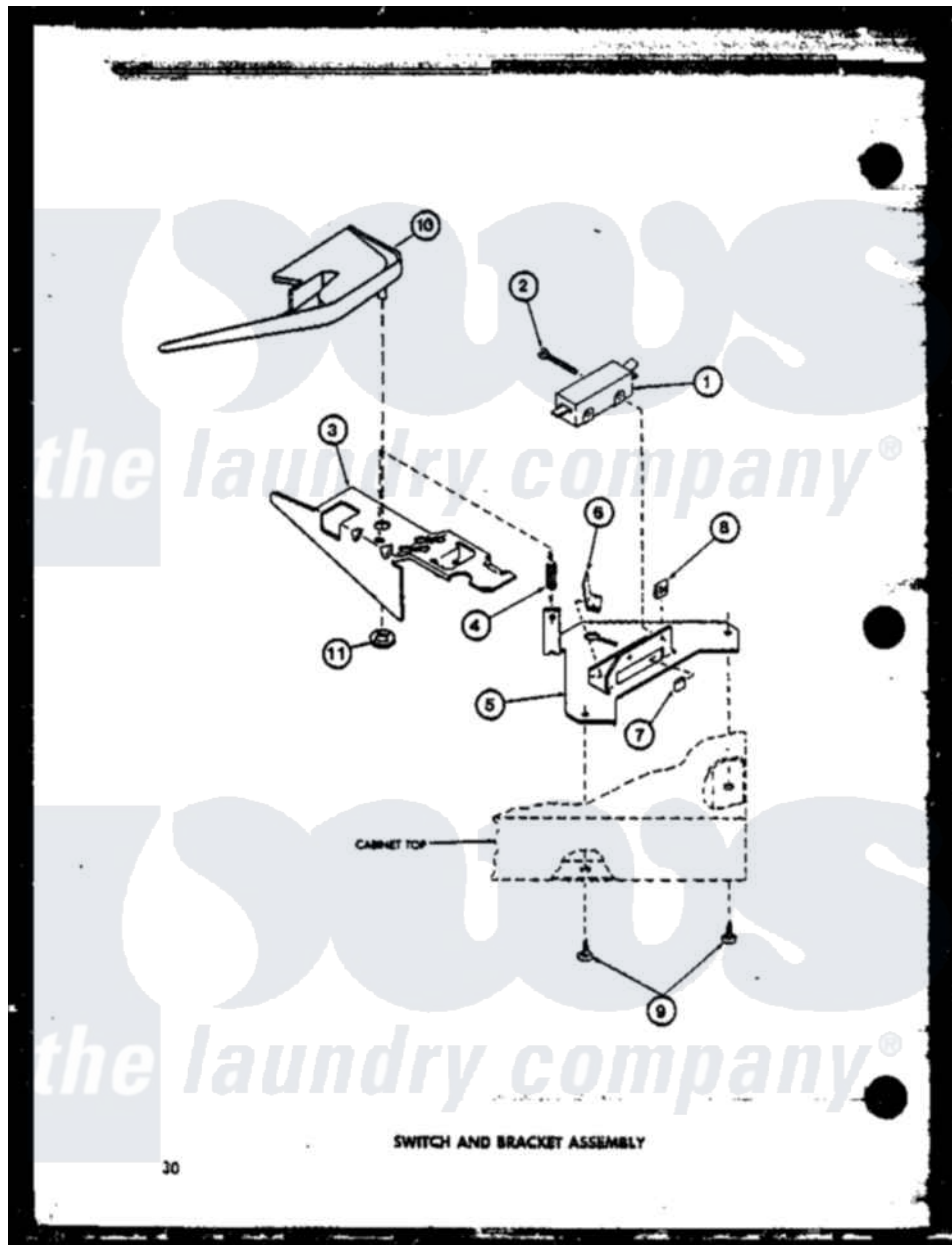

Amana TAA8001 (BOM: P7704010W) 10 - SWITCH AND BRACKET ASSY

Amana Residential Amana TAA8001 (BOM: P7704010W) Washer Parts Diagram 10 - SWITCH AND BRACKET ASSY

[Click on the part number to view part](#)

Item	Original Part Number	Replaced By	Status	Part Description
1	R0602507	27612		Switch, Lid
2	R0600011		Not Available	SCREW
3	R0605504	27602		Lever, Out-Of-Bal Switch
4	R0605506		Not Available	SPRING
5	R0605505		Not Available	BRACKET
6	R0601503		Not Available	U-CLIP
7	R0601504	27610		Clip, U
8	R0601006		Not Available	NUT
9	R0600012	489464		Screw
10	R0605671		Not Available	SWITCH SHIELD
11	R0601032	29043		Nut, Push