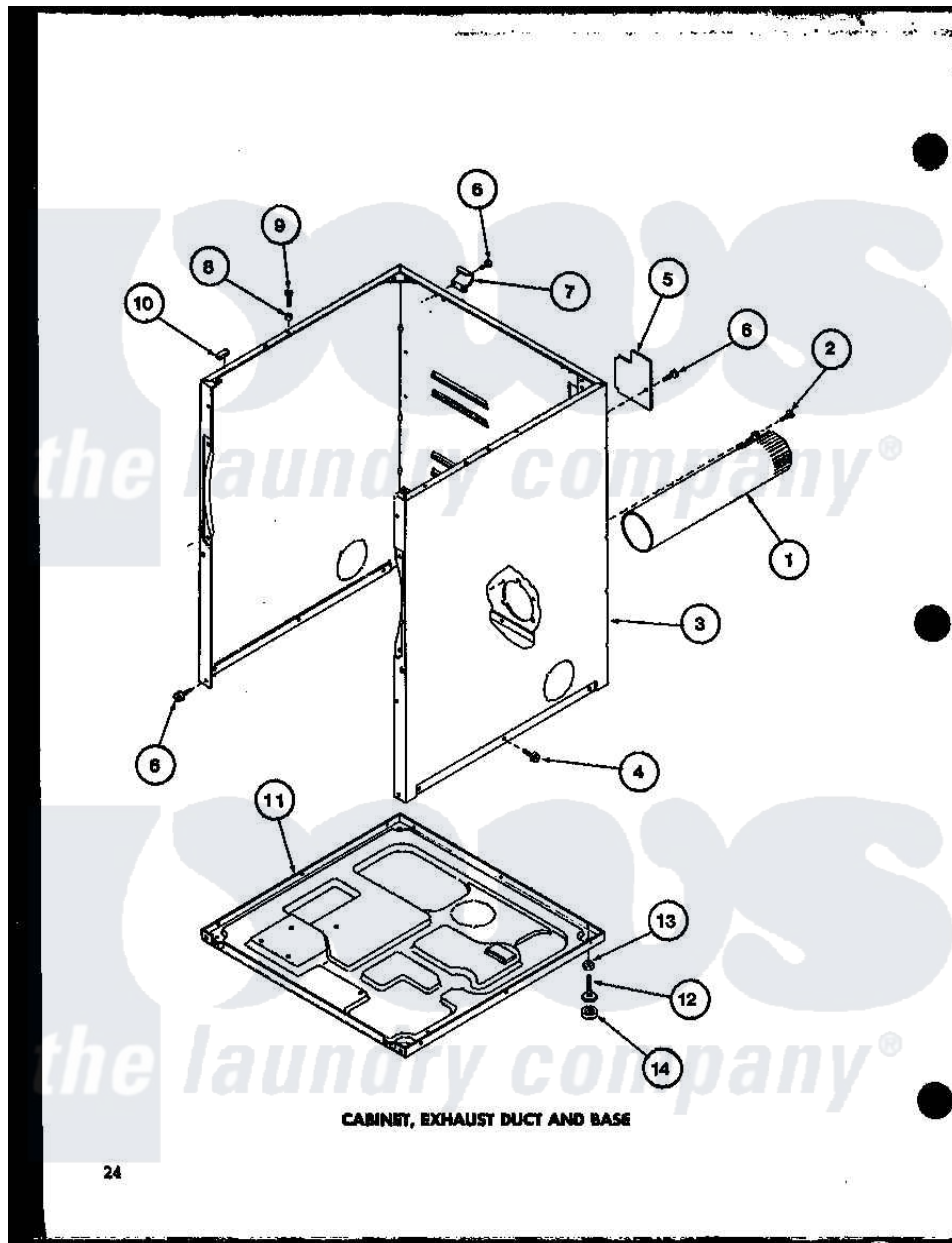

Amana TEA300 (BOM: P7704101W) 01 - CABINET

CABINET, EXHAUST DUCT AND BASE

24

Amana Residential Amana TEA300 (BOM: P7704101W) Dryer Parts Parts Diagram 01 - CABINET

Click on the part number to view part

Item	Original Part Number	Replaced By	Status	Part Description
1	R0603041		Not Available	DUCT, EXHAUST
2	R0600052		Not Available	SCREW, HEX HEAD
3	R0603068		Not Available	xxxASSY, DRYER CABINET
"	R0603039		Not Available	ASSY, CABINET DRYER (WHITE)
4	R0600028	<a href="#">27001200</a>		Screw
5	R0603040	<a href="#">60821</a>		Access Cover
6	R0600017		Not Available	SCREW
7	R0605567		Not Available	HINGE
8	R0603524	<a href="#">505187</a>		Locator, Panel
9	R0600031	<a href="#">Y014874</a>		Screw, Idler Arm And Sleeve
10	R0606519	<a href="#">Y56128</a>		Pad, Bumper
11	R0603028	<a href="#">60811</a>		Assembly, Base-Complete
12	R0600051	<a href="#">Y305086</a>		Adjustable Leg And Nut
13	R0601021	<a href="#">62739</a>		Nut, Lock
14	R0606525	<a href="#">Y314137</a>		Foot, Rubber