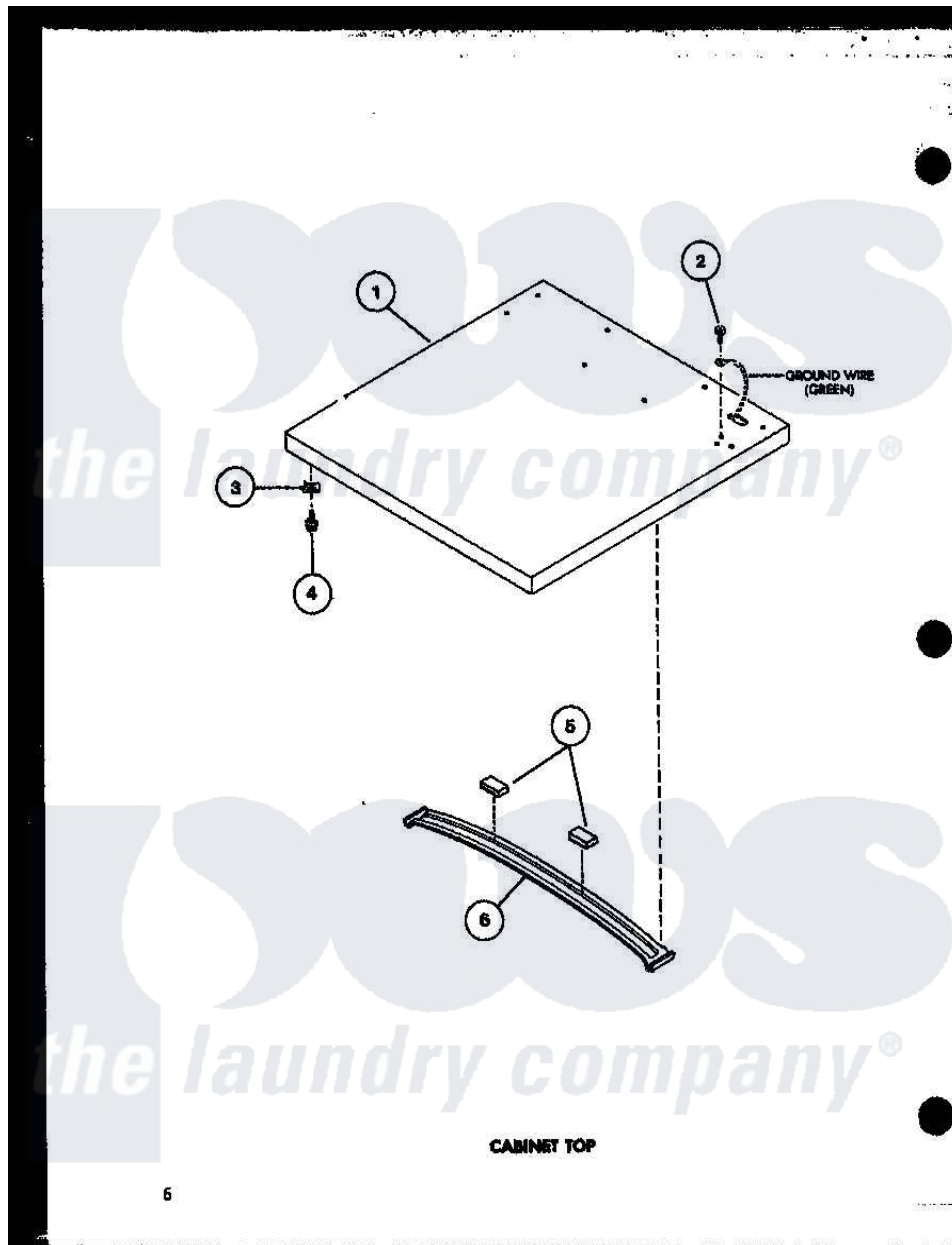

Amana TEA300 (BOM: P7704101W) 02 - CABINET TOP

Amana Residential Amana TEA300 (BOM: P7704101W) Dryer Parts Parts Diagram 02 - CABINET TOP
 Click on the part number to view part

Item	Original Part Number	Replaced By	Status	Part Description
1	R0603058		Not Available	CABINET TOP ALMOND
"	R0603022		Not Available	CABINET TOP WHITE
2	R0600034	51924		Screw, 10-24 X 1/2 HeX
3	R0601005	36020		Nut-10-24
4	R0600010		Not Available	SCREW
5	R0606520		Not Available	PAD
6	R0605550		Not Available	BRACE