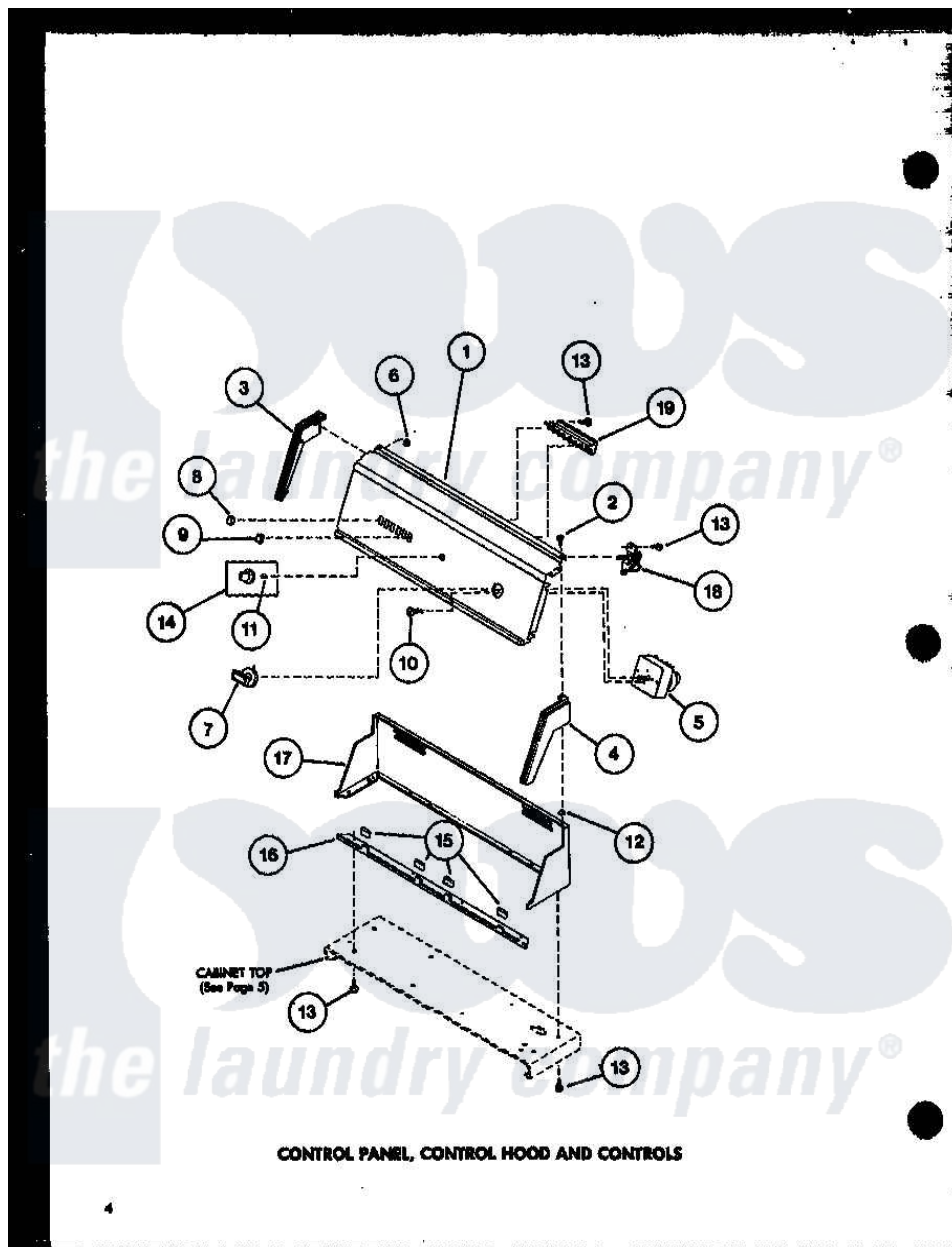

Amana TEA300 (BOM: P7704101W) 03 - CONTROL PANEL

CONTROL PANEL, CONTROL HOOD AND CONTROLS

Amana Residential Amana TEA300 (BOM: P7704101W) Dryer Parts Parts Diagram 03 - CONTROL PANEL

[Click on the part number to view part](#)

Item	Original Part Number	Replaced By	Status	Part Description
1	R0603101		Not Available	PANEL-CONTROL
2	R0600002		Not Available	SCREW
3	R0603005		Not Available	END, CONTROL HOOD
4	R0603004		Not Available	HOOD END RH
5	R0604009		Not Available	TIMER
6	R0601001		Not Available	NUT
7	R0603528		Not Available	TIMER KNOB ASSY
8	R0603501		Not Available	SWITCH BUTTON
9	R0603527		Not Available	SWITCH BUTTON
10	R0600003	70212		Screw, 8-32 X 5/32 RD H
11	R0601501		Not Available	CLIP
12	R0601004	24522		Nut, Speed-8ab-18 C1995
13	R0600001	W10116760		Screw
14	R0603007		Not Available	CONTROL KNOB ASSY
15	R0605503		Not Available	SLEEVE
16	R0605549		Not Available	PANEL SUPPORT