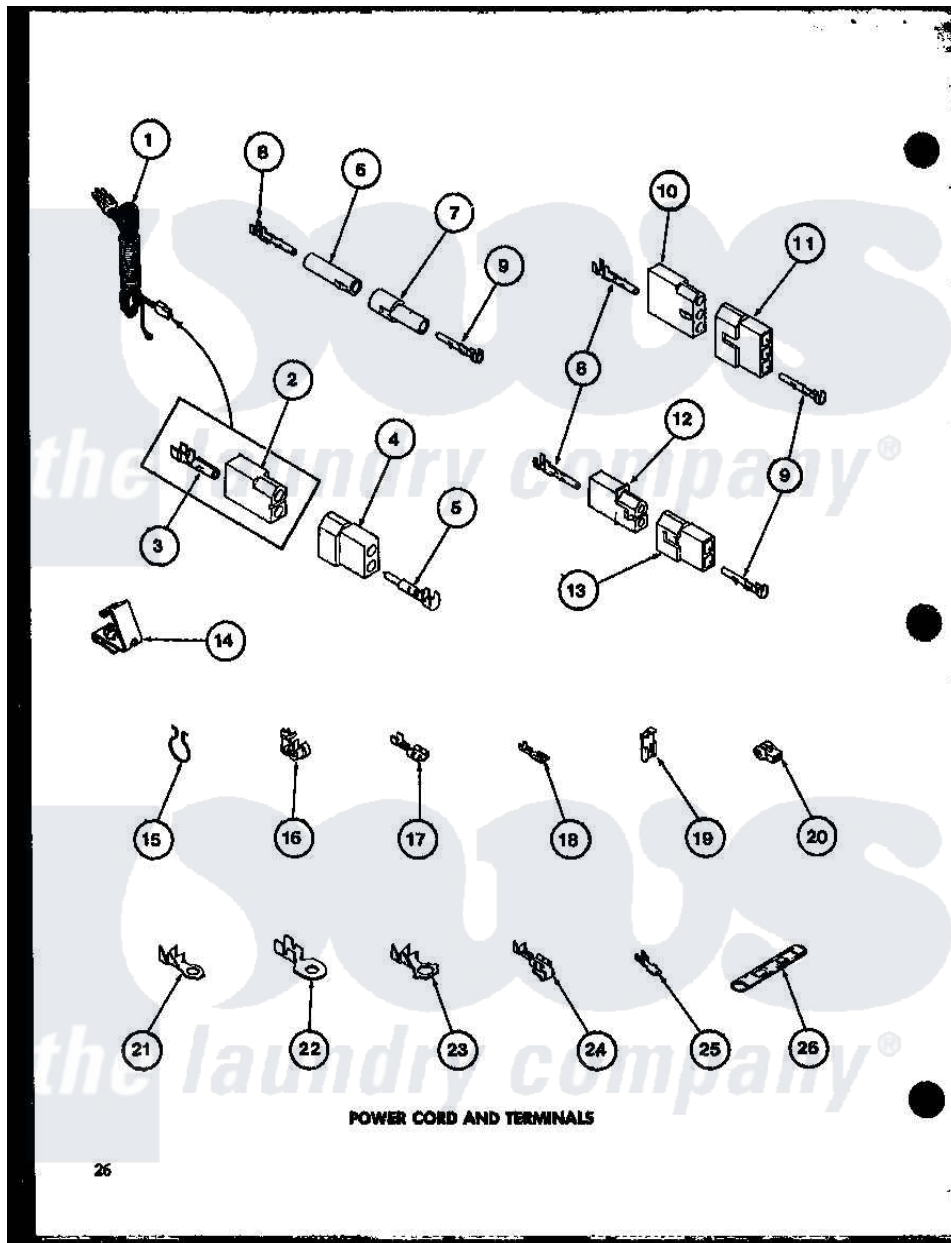

# Amana TEA300 (BOM: P7704101W) 08 - POWER CORD AND TERMINALS

Amana Residential Amana TEA300 (BOM: P7704101W) Dryer Parts Parts Diagram 08 - POWER CORD AND TERMINALS

Click on the part number to view part

Item	Original Part Number	Replaced By	Status	Part Description
1	R0605039	<a href="#">27001142</a>		Cord, Power
2	R0605040	<a href="#">56265</a>		Receptacle, 2 Circuit
3	R0605030		Not Available	TERMINAL
4	R0605041	<a href="#">56266</a>		Plug
5	R0605029	<a href="#">Y00127</a>		Terminal, Pin-1/8 Male
6	R0605035	<a href="#">26301</a>		Receptacle, Molex
7	R0605036		Not Available	CONNECTOR
8	R0605004	<a href="#">5011-XX</a>		093 Female Socket
9	R0605003	<a href="#">Y00116</a>		Terminal, Pin-Male
10	R0605033		Not Available	RECEPTACLE
11	R0605034	<a href="#">23040</a>		Plug-3 Circuit
12	R0605038		Not Available	RECEPTACLE
13	R0605037	<a href="#">56448</a>		Terminal Block Plug
14	R0605032	<a href="#">B5733302</a>		Clip, Ground
15	R0601522	<a href="#">51291</a>		Clip, Wire
				Crampet, Cord Part Not Used

16	R0601502	<a href="#">211881</a>		Grommet, Cord Part Not Used - Gas Models Only
17	R0605005		Not Available	TERMINAL
18	R0605002	<a href="#">00112</a>		Terminal, Spade-3/16 Fe
19	R0605006	<a href="#">Y00120</a>		Terminal, Flag-1/4 Fema
20	R0605011		Not Available	INSULATOR
21	R0605026	<a href="#">00110</a>		No.10 18 Gauge Wire
22	R0605027	<a href="#">Y00111</a>		Ring Terminal No.10 No.10 18 Gauge Wires Or
23	R0605007		Not Available	TERMINAL
24	R0605028	<a href="#">Y00114</a>		Spade Terminal
25	R0605031	<a href="#">Y00138</a>		Male Tab Terminal 18 Gauge Wire)
26	R0605008		Not Available	CONNECTOR