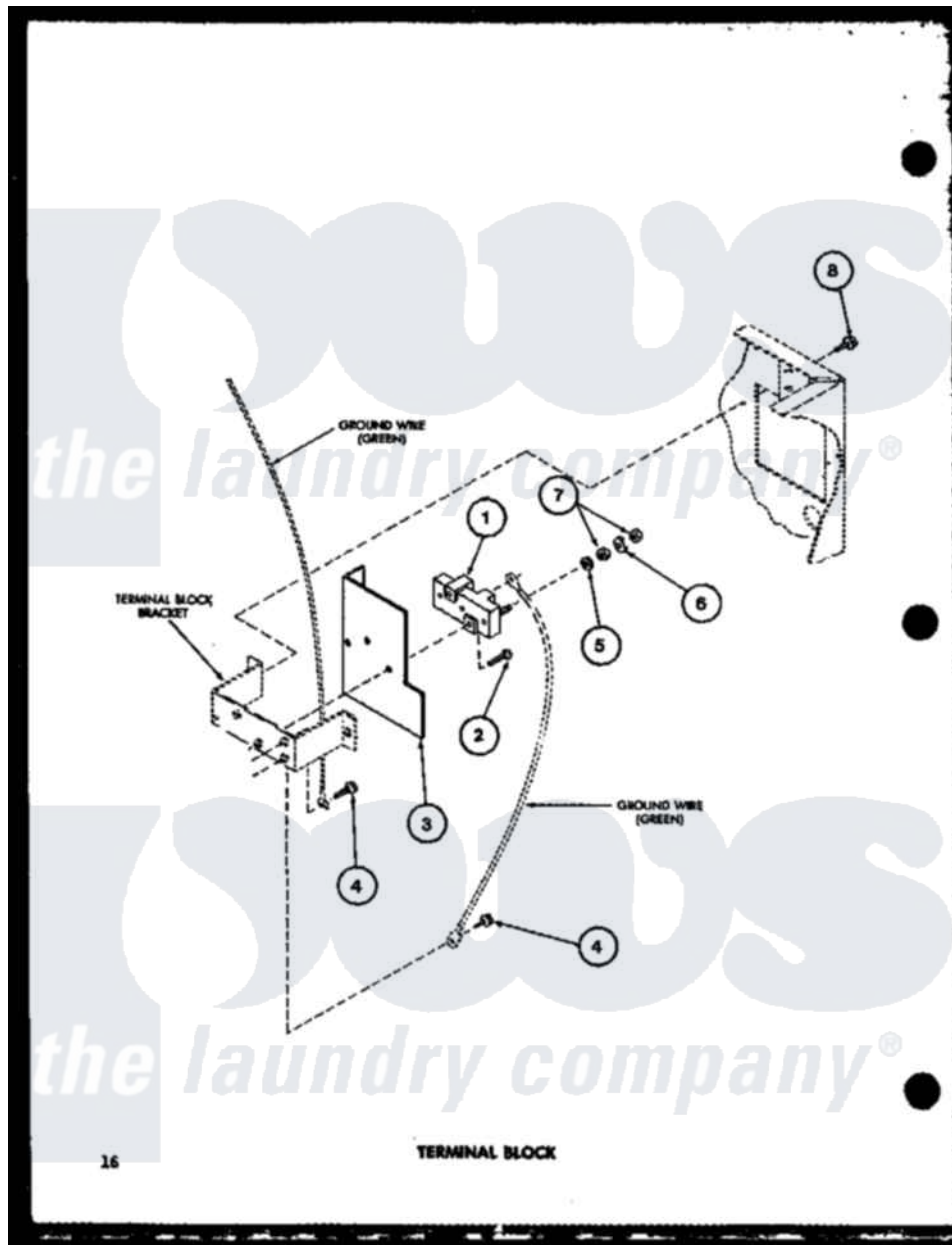

Amana TEA300 (BOM: P7704101W) 10 - TERMINAL BLOCK

Amana Residential Amana TEA300 (BOM: P7704101W) Dryer Parts Parts Diagram 10 - TERMINAL BLOCK

[Click on the part number to view part](#)

Item	Original Part Number	Replaced By	Status	Part Description
1	R0605013	<a href="#">33001244</a>		Block, Terminal
2	R0600044		Not Available	SCREW
3	R0604510		Not Available	SHIELD
4	R0600028	<a href="#">27001200</a>		Screw
5	R0600530		Not Available	WASHER
6	R0600527		Not Available	WASHER
7	R0601022		Not Available	NUT
8	R0600017		Not Available	SCREW