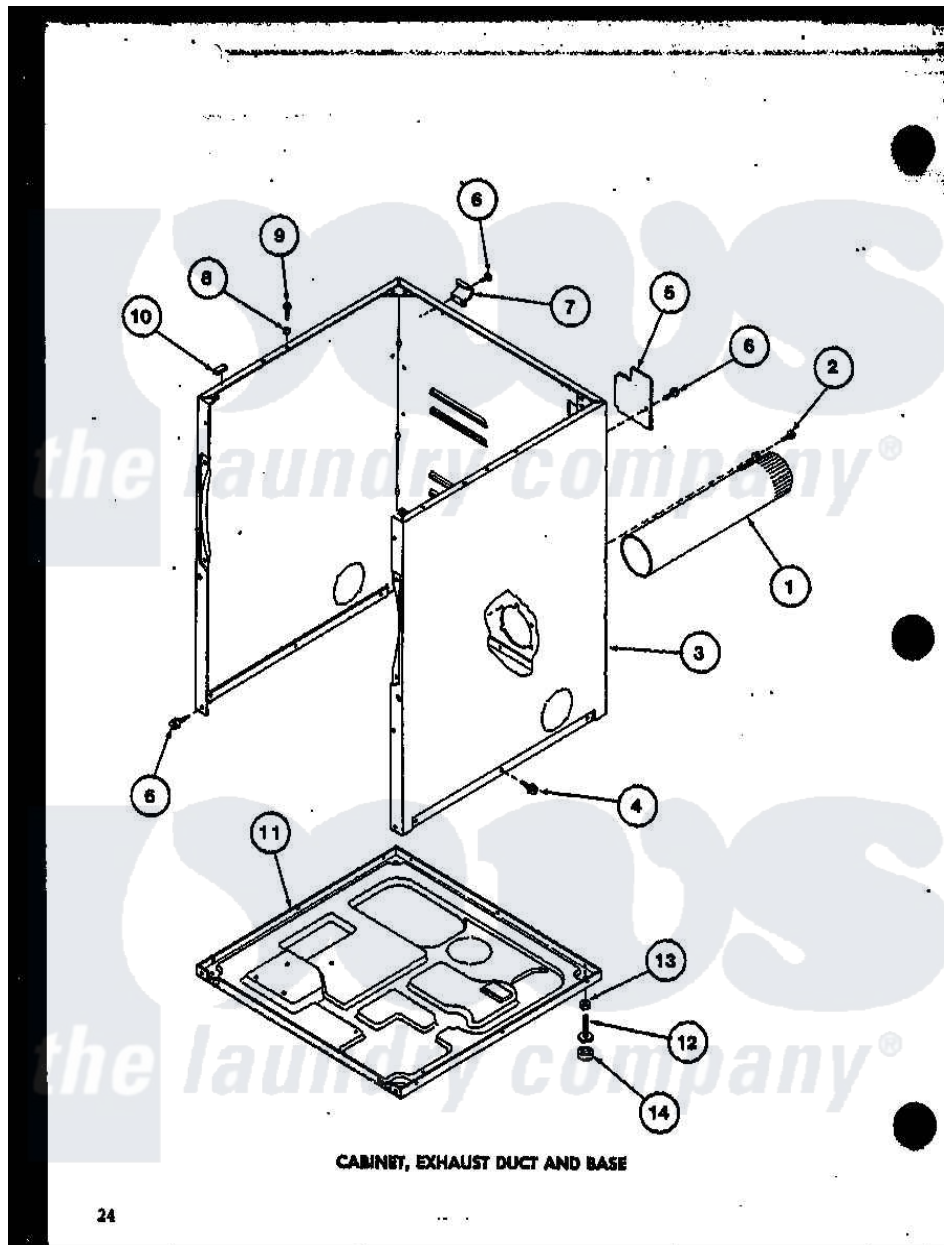

Amana TEA400 (BOM: P7575203W) 01 - CABINET

Amana Residential Amana TEA400 (BOM: P7575203W) Dryer Parts Parts Diagram 01 - CABINET
 Click on the part number to view part

Item	Original Part Number	Replaced By	Status	Part Description
1	R0603041		Not Available	DUCT, EXHAUST
2	R0600052		Not Available	SCREW, HEX HEAD
3	R0603068		Not Available	xxxASSY, DRYER CABINET
"	R0603039		Not Available	ASSY, CABINET DRYER (WHITE)
4	R0600028	27001200		Screw
5	R0603040	60821		Access Cover
6	R0600017		Not Available	SCREW
7	R0605567		Not Available	HINGE
8	R0603524	505187		Locator, Panel
9	R0600031	Y014874		Screw, Idler Arm And Sleeve
10	R0606519	Y56128		Pad, Bumper
11	R0603028	60811		Assembly, Base-Complete
12	R0600051	Y305086		Adjustable Leg And Nut
13	R0601021	62739		Nut, Lock
14	R0606525	Y314137		Foot, Rubber