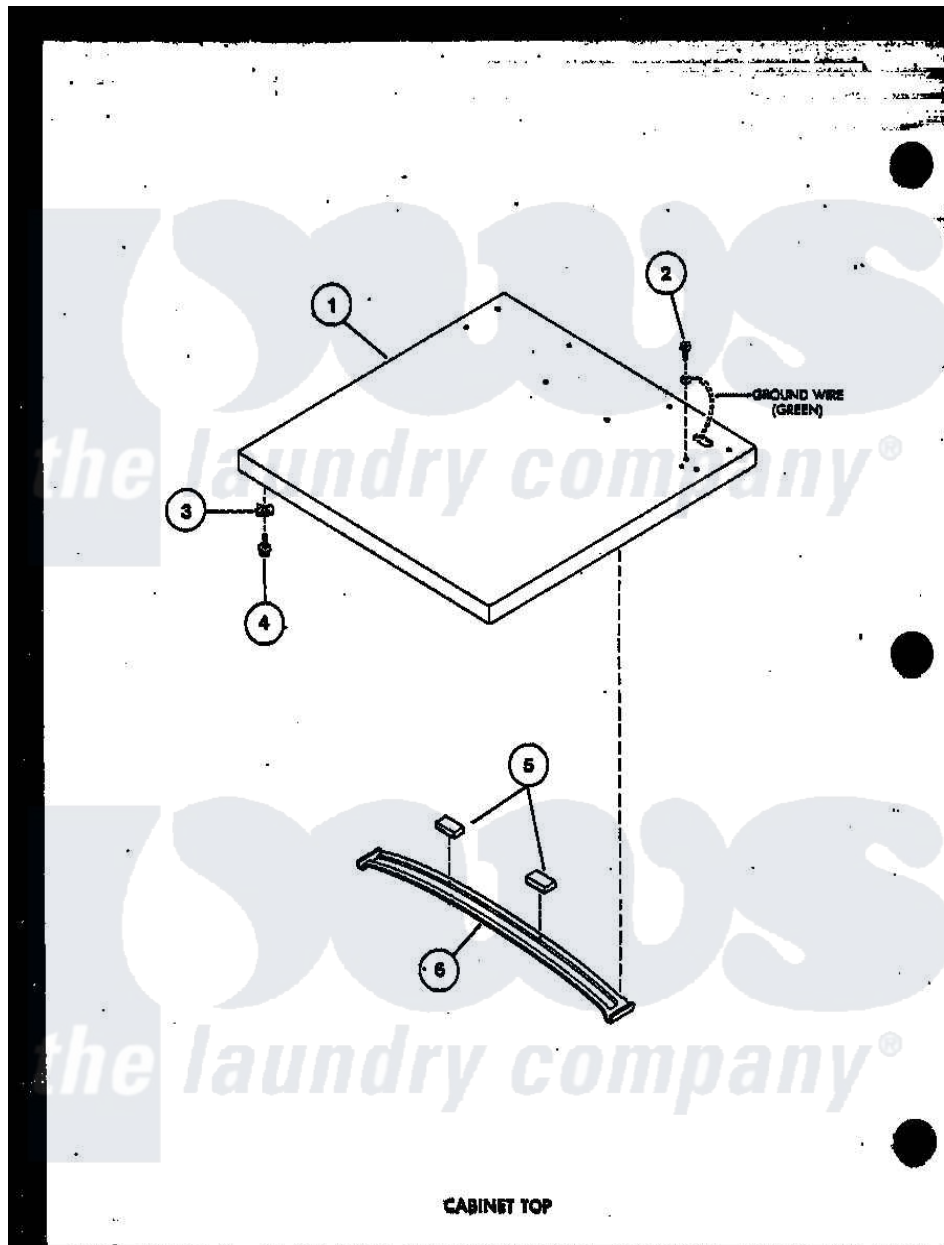

Amana TEA400 (BOM: P7575203W) 02 - CABINET TOP

CABINET TOP

Amana Residential Amana TEA400 (BOM: P7575203W) Dryer Parts Parts Diagram 02 - CABINET TOP
 Click on the part number to view part

Item	Original Part Number	Replaced By	Status	Part Description
1	R0603058		Not Available	CABINET TOP ALMOND
"	R0603022		Not Available	CABINET TOP WHITE
2	R0600034	51924		Screw, 10-24 X 1/2 HeX
3	R0601005	36020		Nut-10-24
4	R0600010		Not Available	SCREW
5	R0606520		Not Available	PAD
6	R0605550		Not Available	BRACE