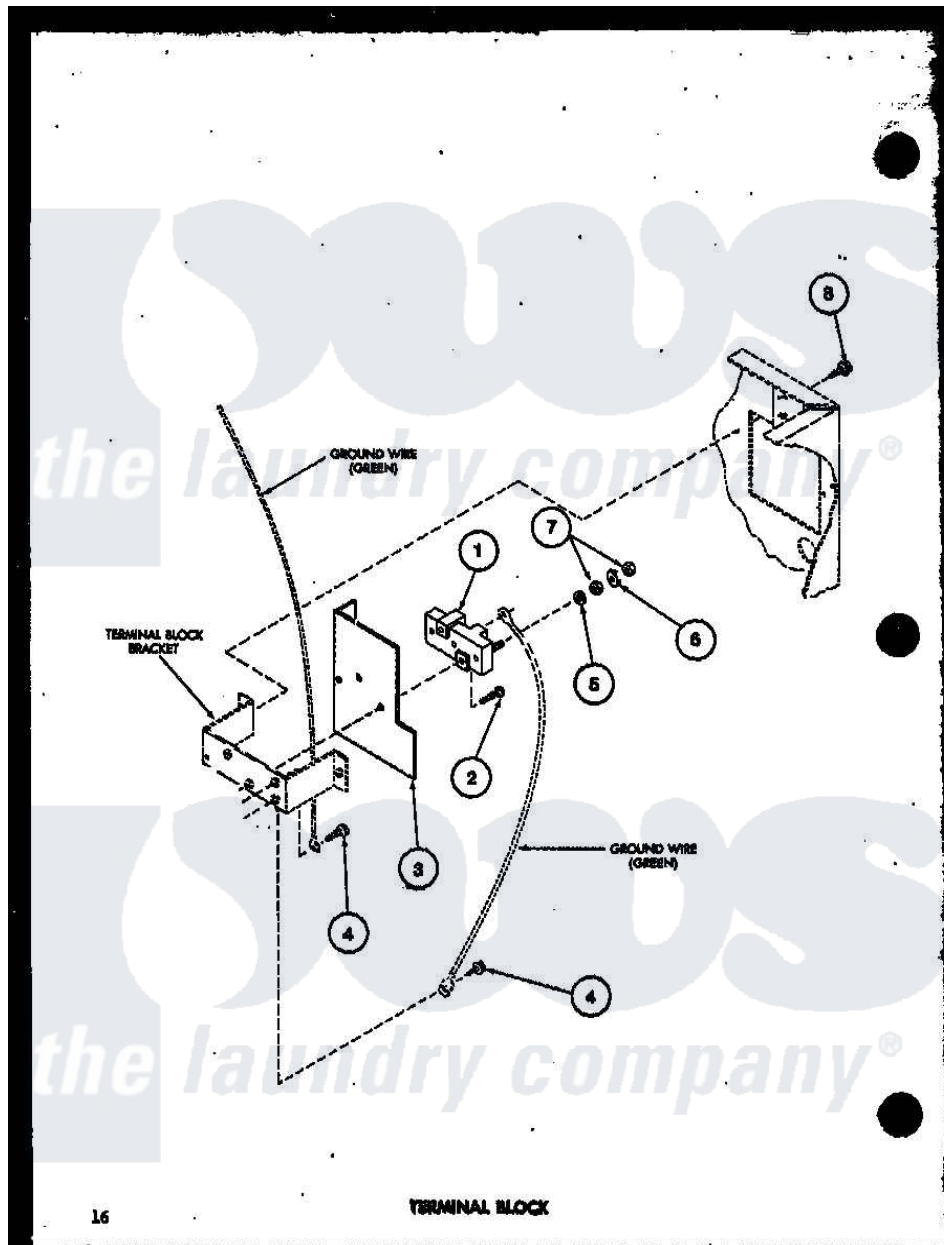

Amana TEA400 (BOM: P7575203W) 12 - TERMINAL BLOCK

Amana Residential Amana TEA400 (BOM: P7575203W) Dryer Parts Parts Diagram 12 - TERMINAL BLOCK

[Click on the part number to view part](#)

Item	Original Part Number	Replaced By	Status	Part Description
1	R0605013	<a href="#">33001244</a>		Block, Terminal
2	R0600044		Not Available	SCREW
3	R0604510		Not Available	SHIELD
4	R0600028	<a href="#">27001200</a>		Screw
5	R0600530		Not Available	WASHER
6	R0600527		Not Available	WASHER
7	R0601022		Not Available	NUT
8	R0600017		Not Available	SCREW