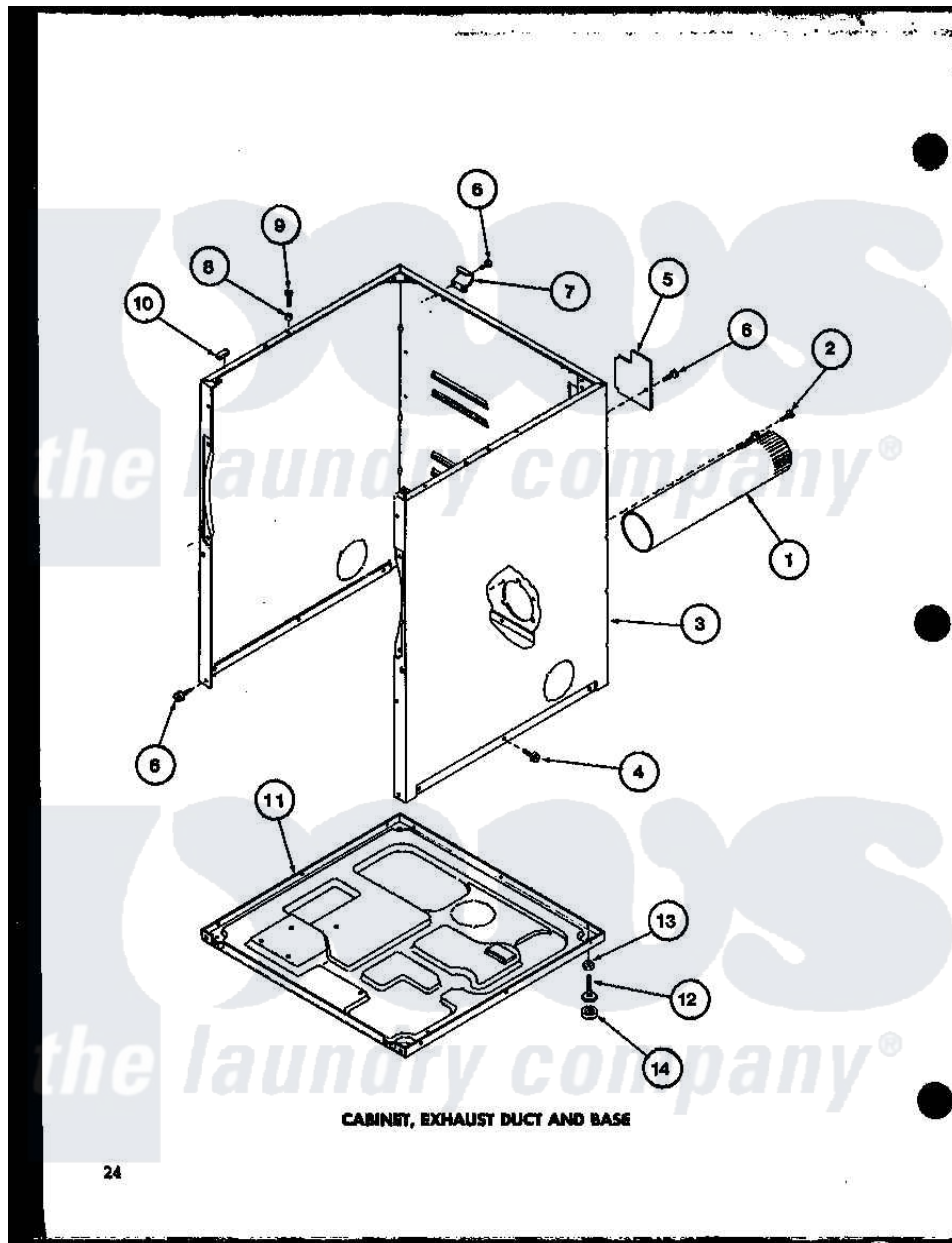

Amana TEA400 (BOM: P7704102W) 01 - CABINET

CABINET, EXHAUST DUCT AND BASE

24

Amana Residential Amana TEA400 (BOM: P7704102W) Dryer Parts Parts Diagram 01 - CABINET
 Click on the part number to view part

Item	Original Part Number	Replaced By	Status	Part Description
1	R0603041		Not Available	DUCT, EXHAUST
2	R0600052		Not Available	SCREW, HEX HEAD
3	R0603068		Not Available	xxxASSY, DRYER CABINET
"	R0603039		Not Available	ASSY, CABINET DRYER (WHITE)
4	R0600028	27001200		Screw
5	R0603040	60821		Access Cover
6	R0600017		Not Available	SCREW
7	R0605567		Not Available	HINGE
8	R0603524	505187		Locator, Panel
9	R0600031	Y014874		Screw, Idler Arm And Sleeve
10	R0606519	Y56128		Pad, Bumper
11	R0603028	60811		Assembly, Base-Complete
12	R0600051	Y305086		Adjustable Leg And Nut
13	R0601021	62739		Nut, Lock
14	R0606525	Y314137		Foot, Rubber