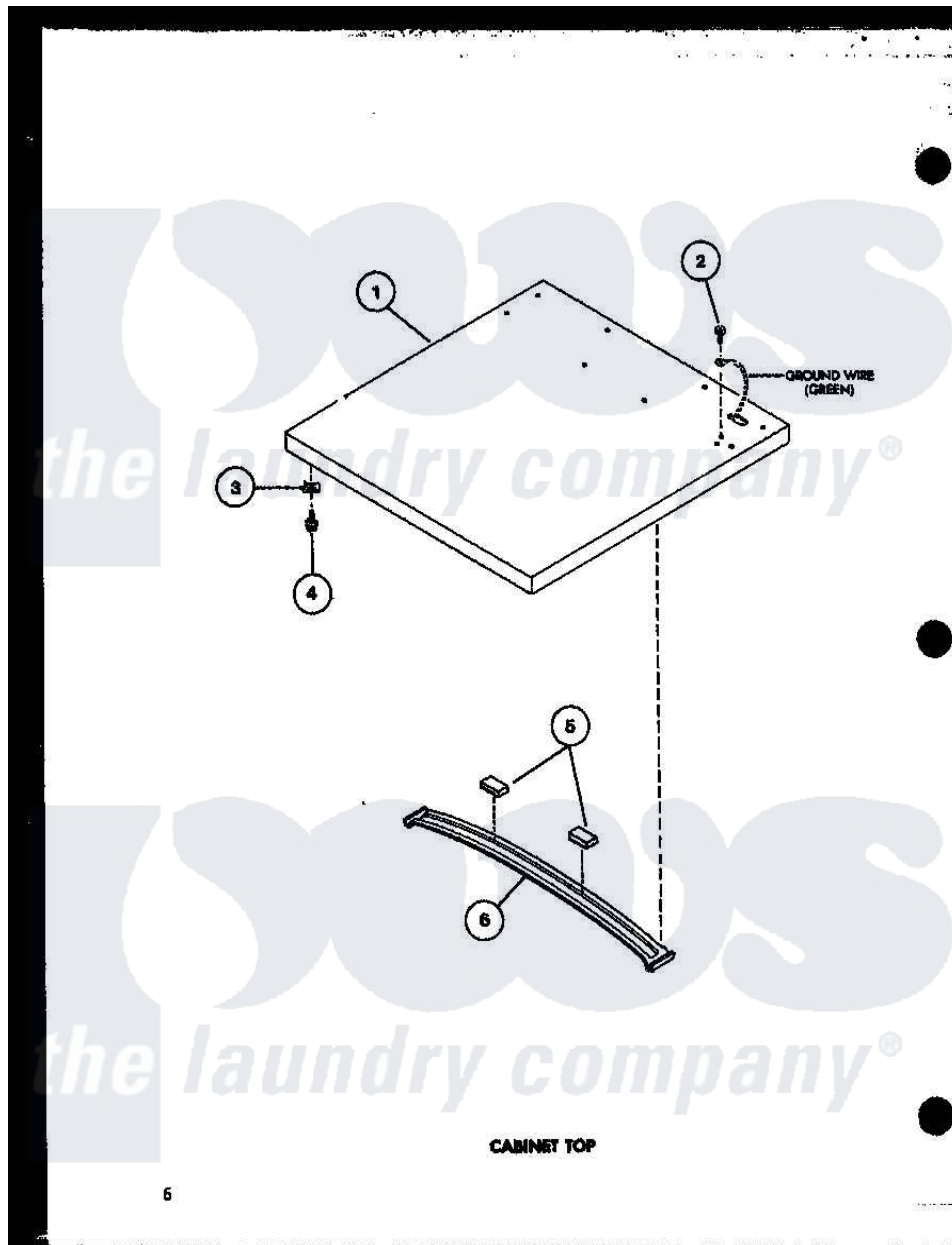

Amana TEA400 (BOM: P7704102W) 02 - CABINET TOP

Amana Residential Amana TEA400 (BOM: P7704102W) Dryer Parts Parts Diagram 02 - CABINET TOP
 Click on the part number to view part

Item	Original Part Number	Replaced By	Status	Part Description
1	R0603058		Not Available	CABINET TOP ALMOND
"	R0603022		Not Available	CABINET TOP WHITE
2	R0600034	51924		Screw, 10-24 X 1/2 HeX
3	R0601005	36020		Nut-10-24
4	R0600010		Not Available	SCREW
5	R0606520		Not Available	PAD
6	R0605550		Not Available	BRACE