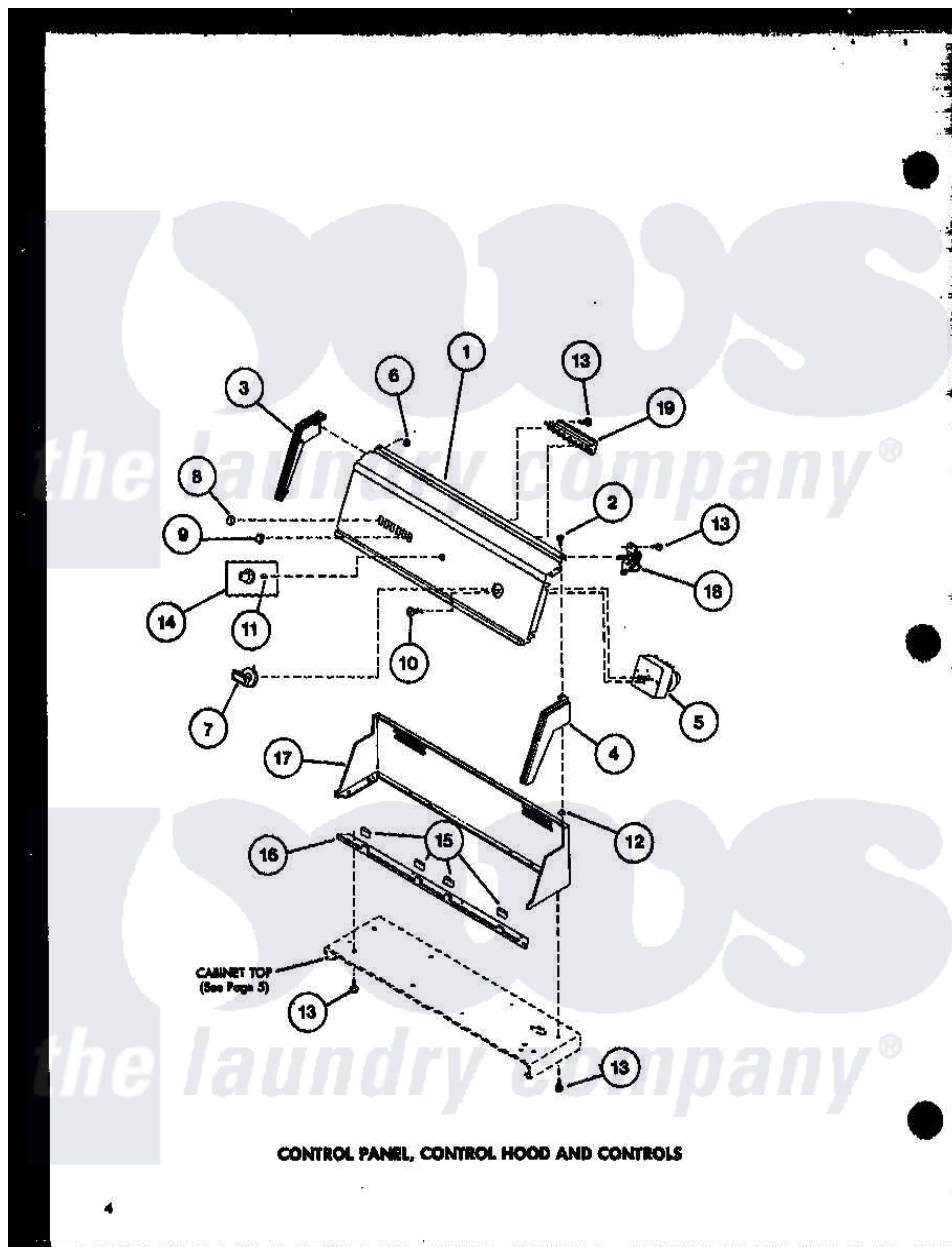

# Amana TEA400 (BOM: P7704102W) 03 - CONTROL PANEL

CONTROL PANEL, CONTROL HOOD AND CONTROLS

Amana Residential Amana TEA400 (BOM: P7704102W) Dryer Parts Parts Diagram 03 - CONTROL PANEL

[Click on the part number to view part](#)

Item	Original Part Number	Replaced By	Status	Part Description
1	R0603099		Not Available	PANEL-CONTROL
2	R0600002		Not Available	SCREW
3	R0603005		Not Available	END, CONTROL HOOD
4	R0603004		Not Available	HOOD END RH
5	R0604004		Not Available	TIMER
6	R0601001		Not Available	NUT
7	R0603528		Not Available	TIMER KNOB ASSY
8	R0603501		Not Available	SWITCH BUTTON
9	R0603527		Not Available	SWITCH BUTTON
10	R0600003	<a href="#">70212</a>		Screw, 8-32 X 5/32 RD H
11	R0601501		Not Available	CLIP
12	R0601004	<a href="#">24522</a>		Nut, Speed-8ab-18 C1995
13	R0600001	<a href="#">W10116760</a>		Screw
14	R0603007		Not Available	CONTROL KNOB ASSY
15	R0605503		Not Available	SLEEVE
16	R0605549		Not Available	PANEL SUPPORT

17	R0603021	Not Available	CONTROL HOOD-WHITE
"	R0603056	Not Available	CONTROL HOOD ALMOND
19	R0602514	Not Available	SELECTOR SWITCH